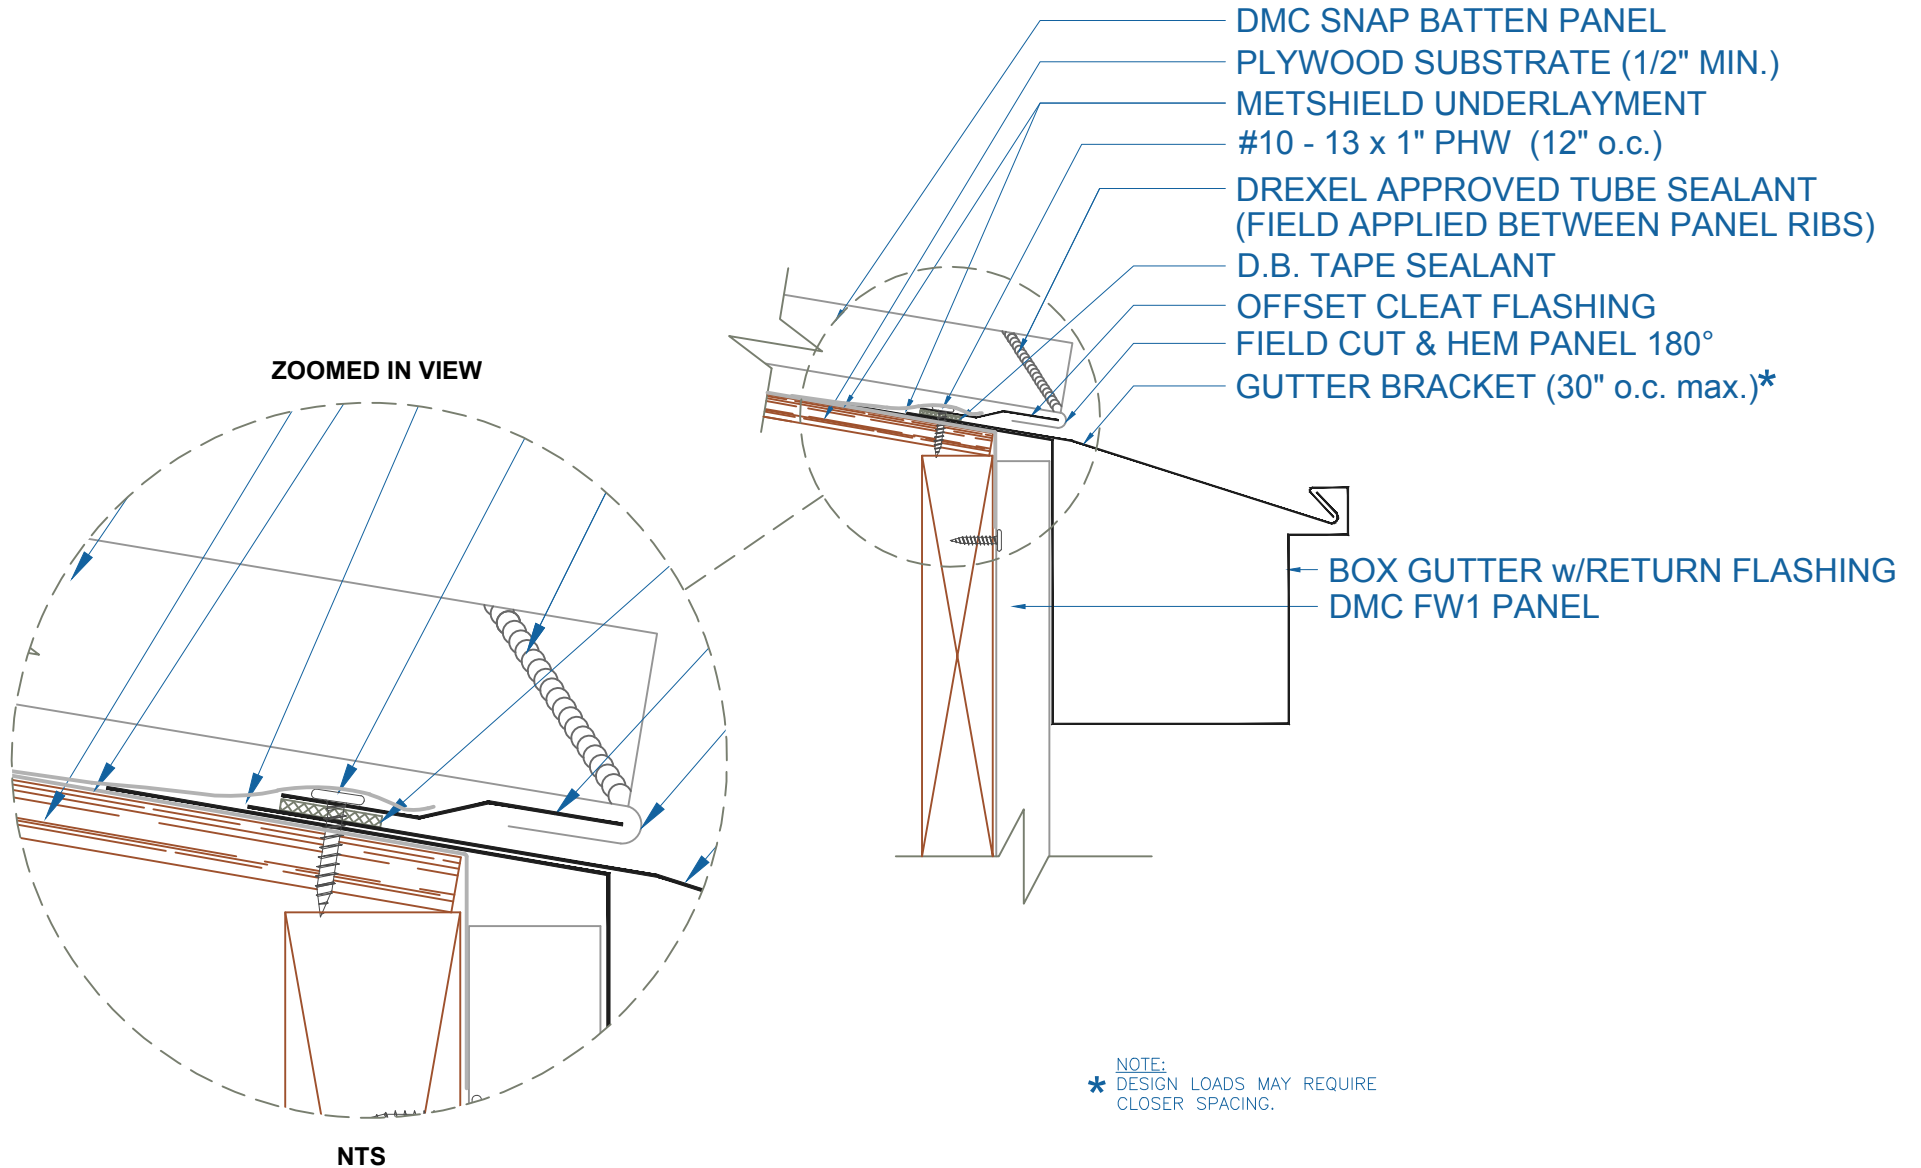

DMC SNAP BATTEN - PLYWOOD

BOX GUTTER w/RETURN

SCALE: 3" = 1'-0"

EFFECTIVE DATE: 08-13-2013
SUBJECT TO CHANGE WITHOUT NOTICE