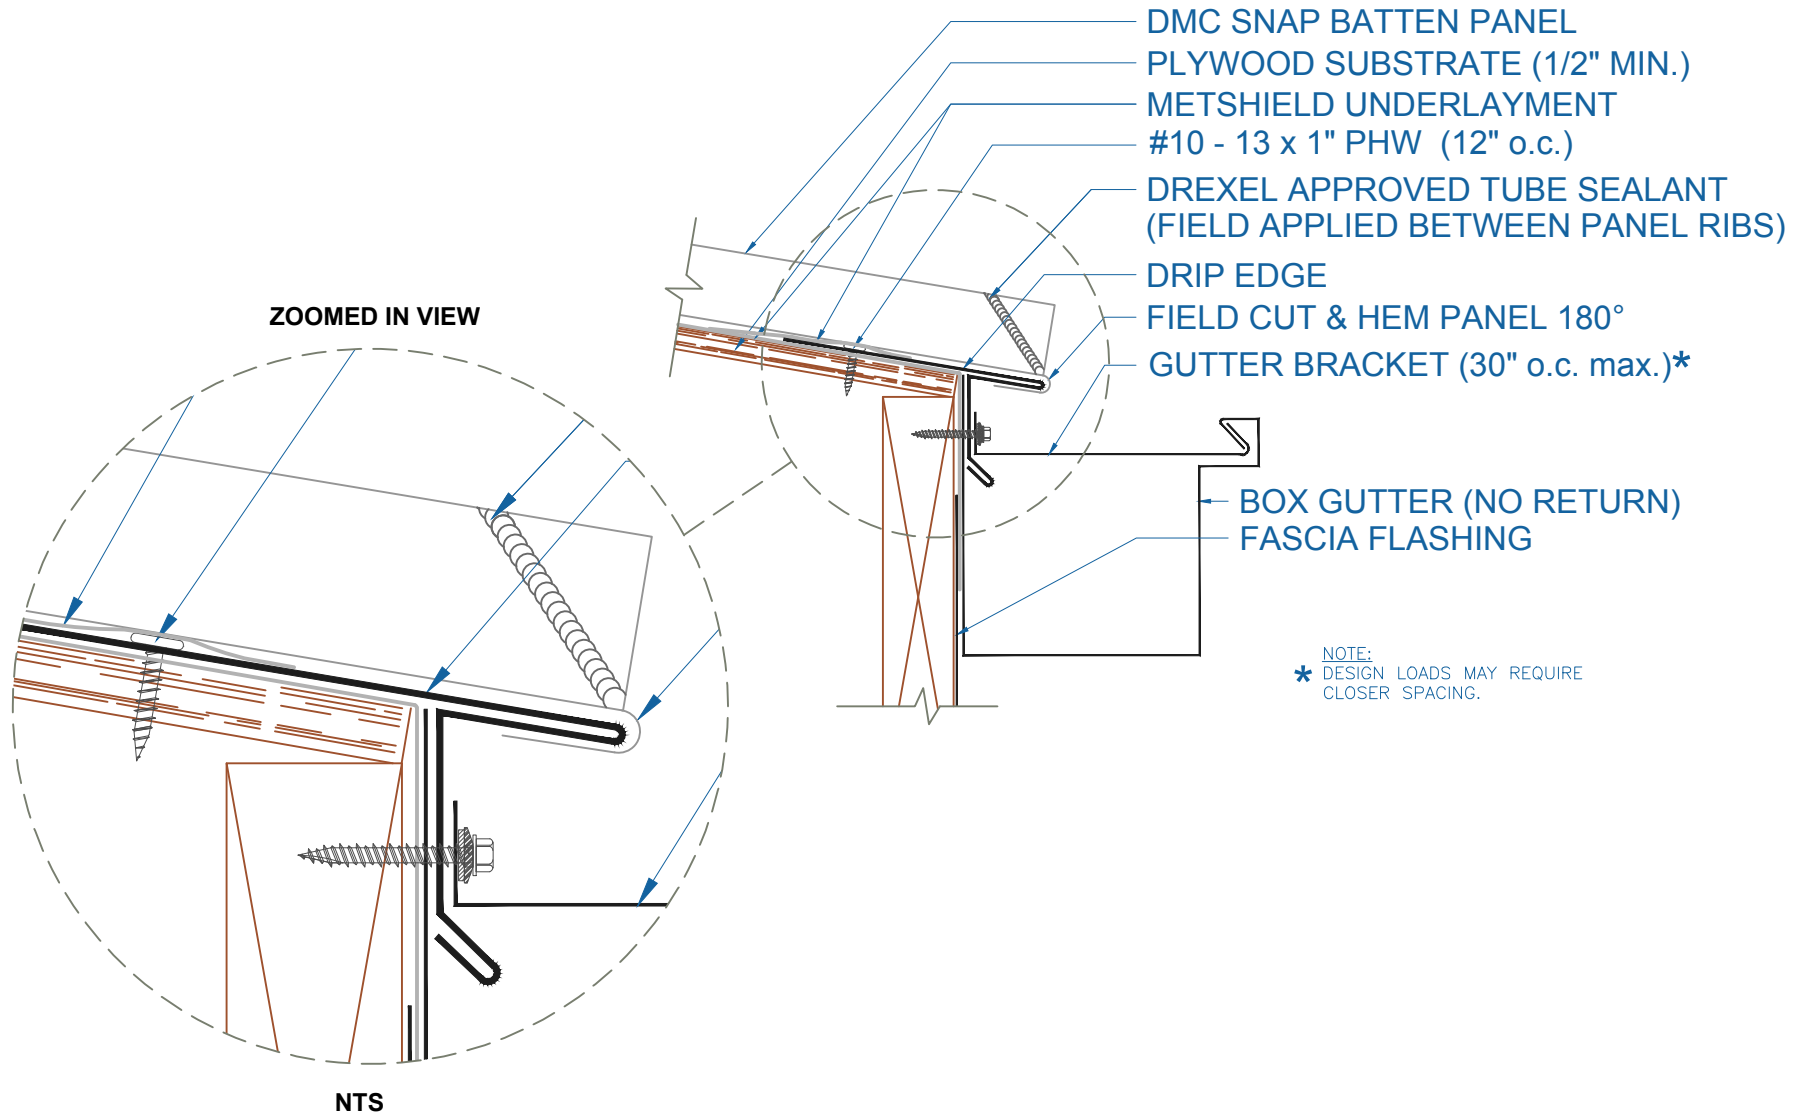

DMC SNAP BATTEN - PLYWOOD

BOX GUTTER w/DRIP EDGE

SCALE: 3" = 1'-0"

EFFECTIVE DATE: 08-13-2013
SUBJECT TO CHANGE WITHOUT NOTICE