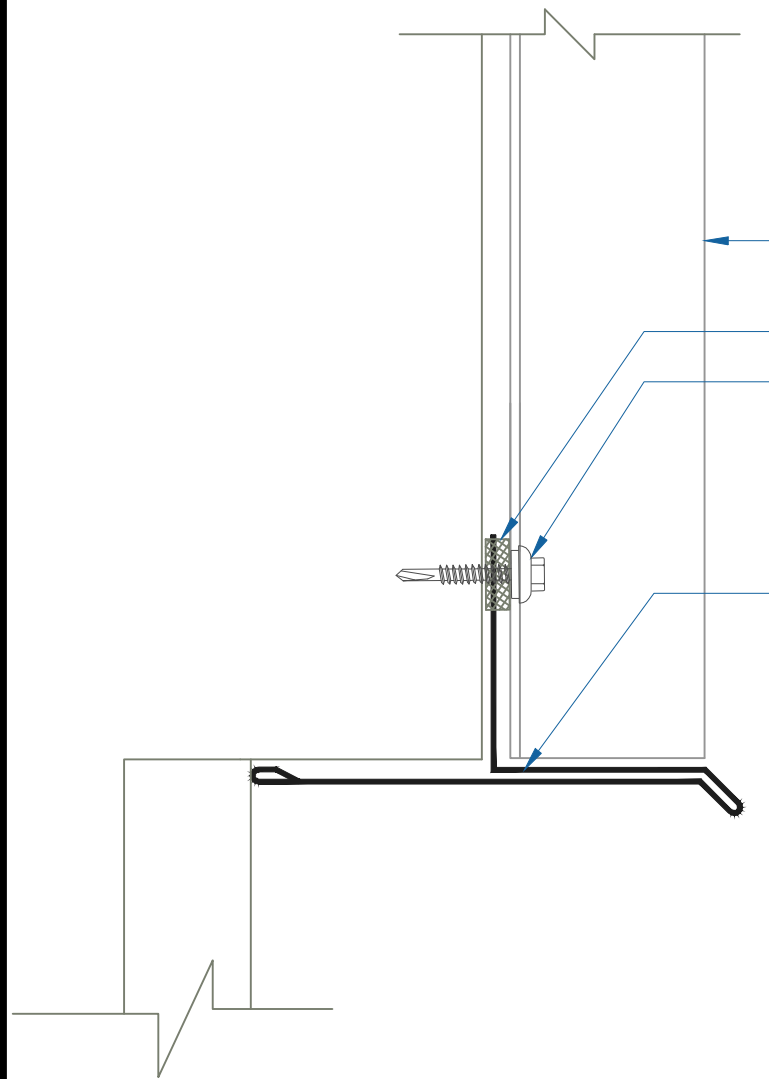

DMC 450 - OPEN FRAMING

← 450 PANEL

D.B. TAPE SEALANT

#12-14 x 1 1/4" SD W/ NPW (5 PER PAN)

POP RIVET (12" o.c.)

SILL TO SOFFIT

EFFECTIVE DATE: 04-23-13
SUBJECT TO CHANGE WITHOUT NOTICE

SILL TO SOFFIT

SCALE: 6" = 1'-0"

DrexelMetals
Roofing Systems + Custom Fabrication