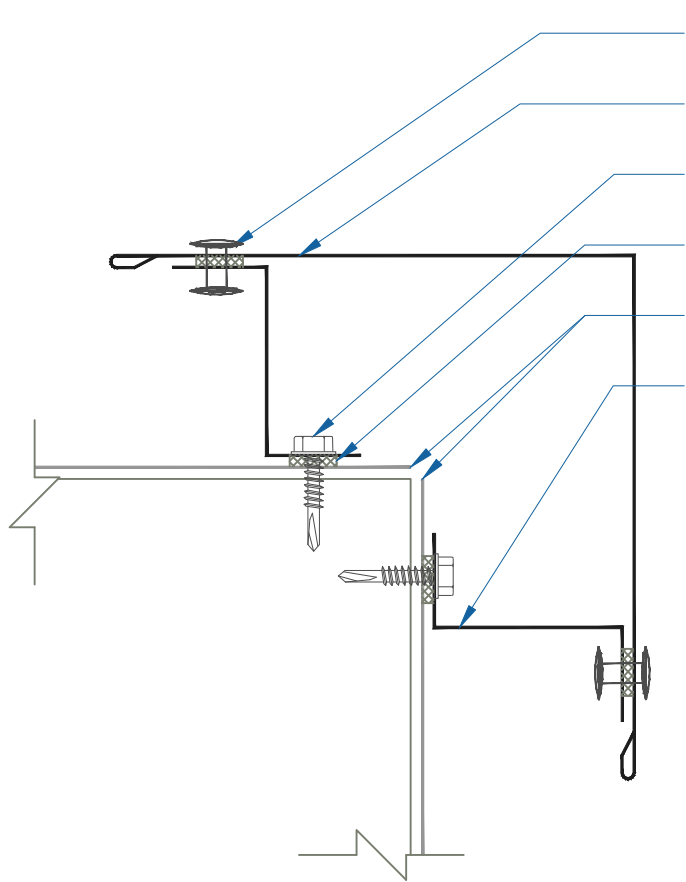

DMC 450 - OPEN FRAMING

POP RIVET (12" o.c.)

OUTSIDE CORNER

#12-14 x 1" SD N/W (12" o.c.)

D.B. TAPE SEALANT

DMC 450 PANEL (FIELD CUT AT CORNER)

Z-CLOSURE

EFFECTIVE DATE: 04-23-13
SUBJECT TO CHANGE WITHOUT NOTICE

OUTSIDE CORNER

SCALE: 6" = 1'-0"

DrexelMetals
Roofing Systems + Custom Fabrication