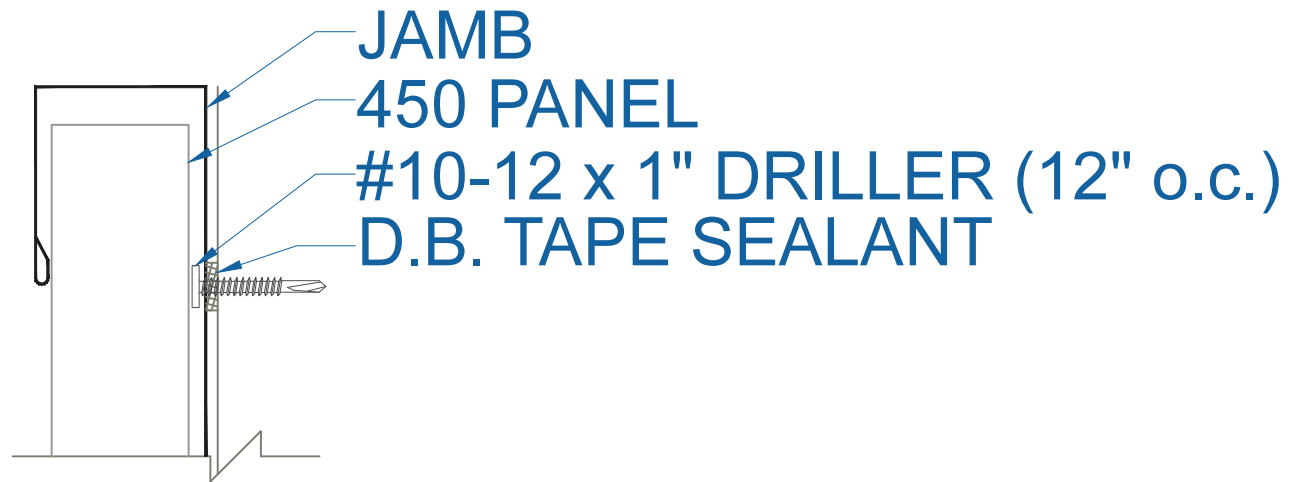

DMC 450 - OPEN FRAMING

SIDES OF WINDOWS AND DOORS

TOP OF WALLS AND UNDER WINDOWS