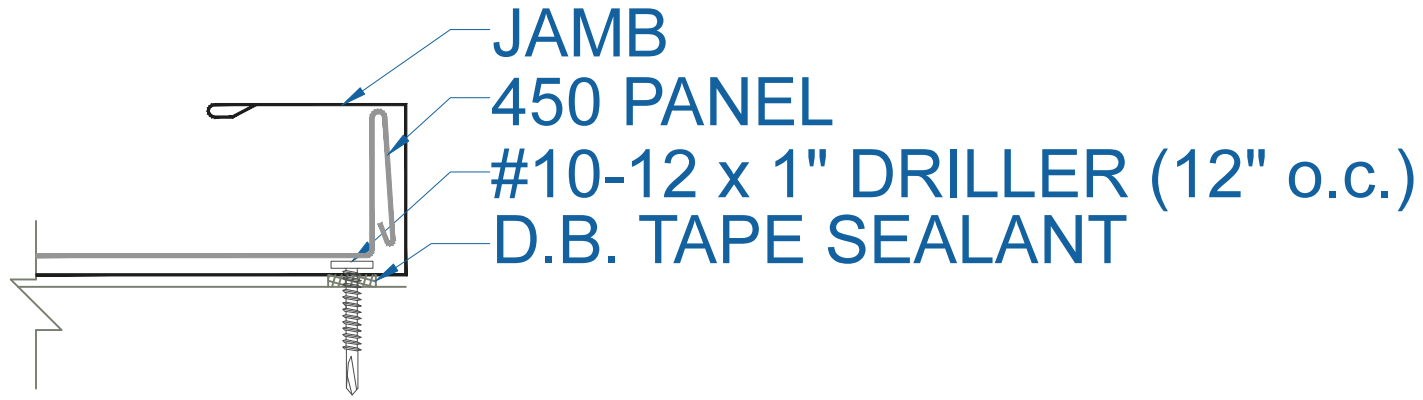

DMC 450 - OPEN FRAMING

SIDES OF WINDOWS AND DOORS

TOP OF WALLS AND UNDER WINDOWS