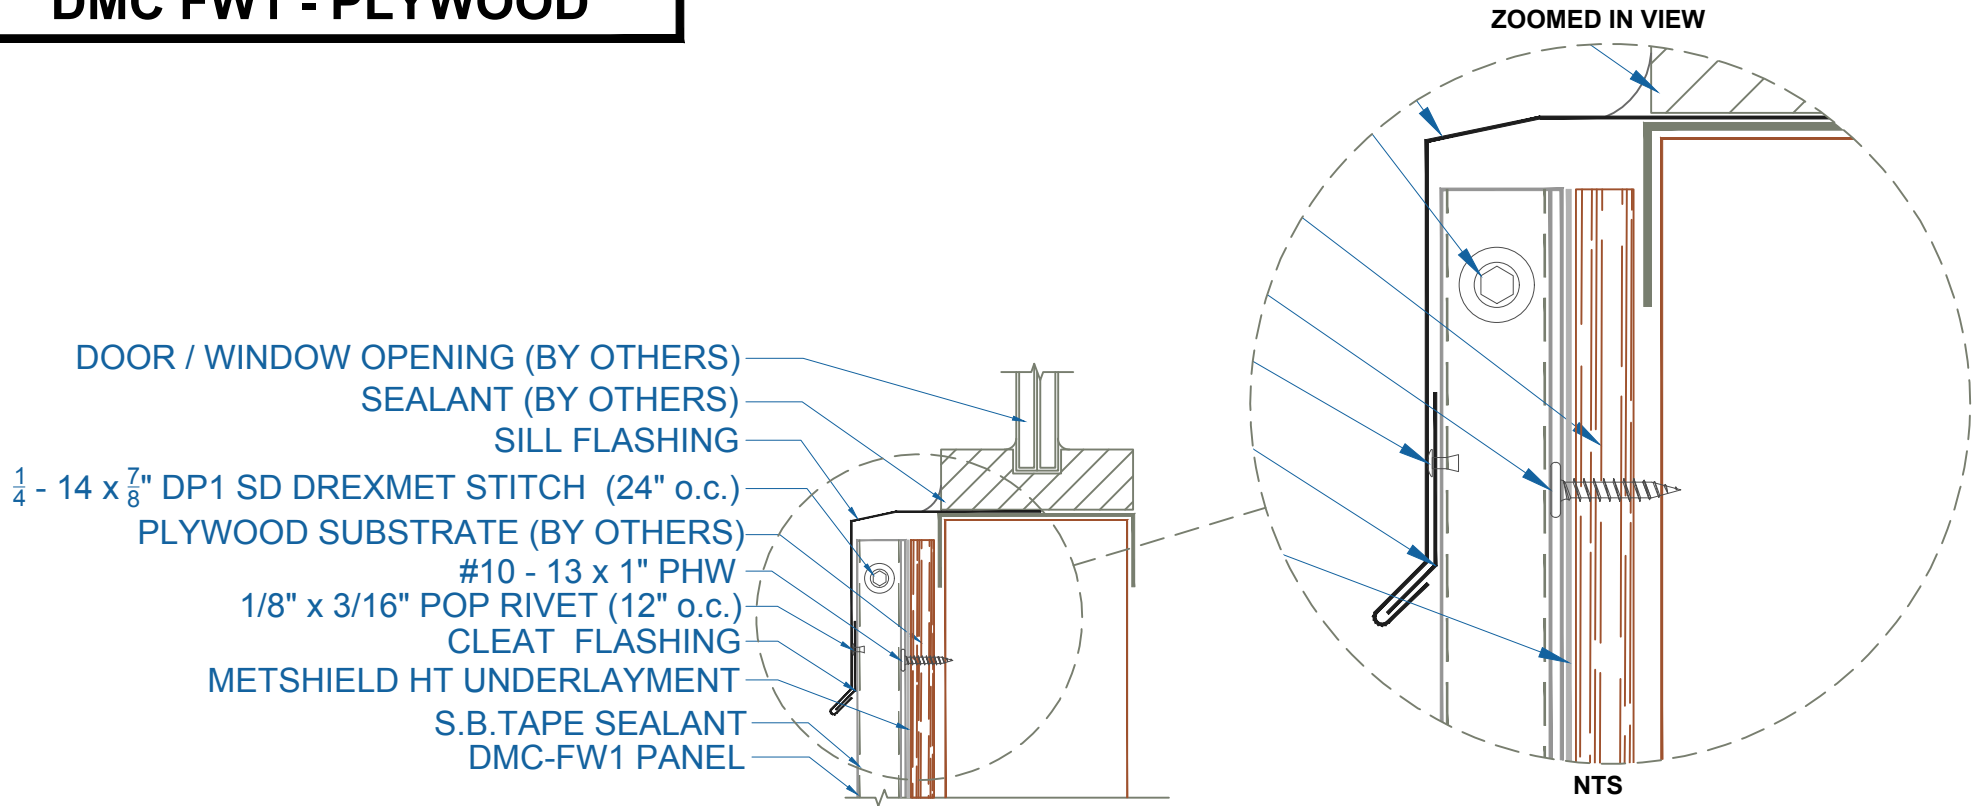

DMC FW1 - PLYWOOD

EFFECTIVE DATE: 05-11-18
SUBJECT TO CHANGE WITHOUT NOTICE

WINDOW-DOOR SILL

SCALE: 3" = 1'-0"