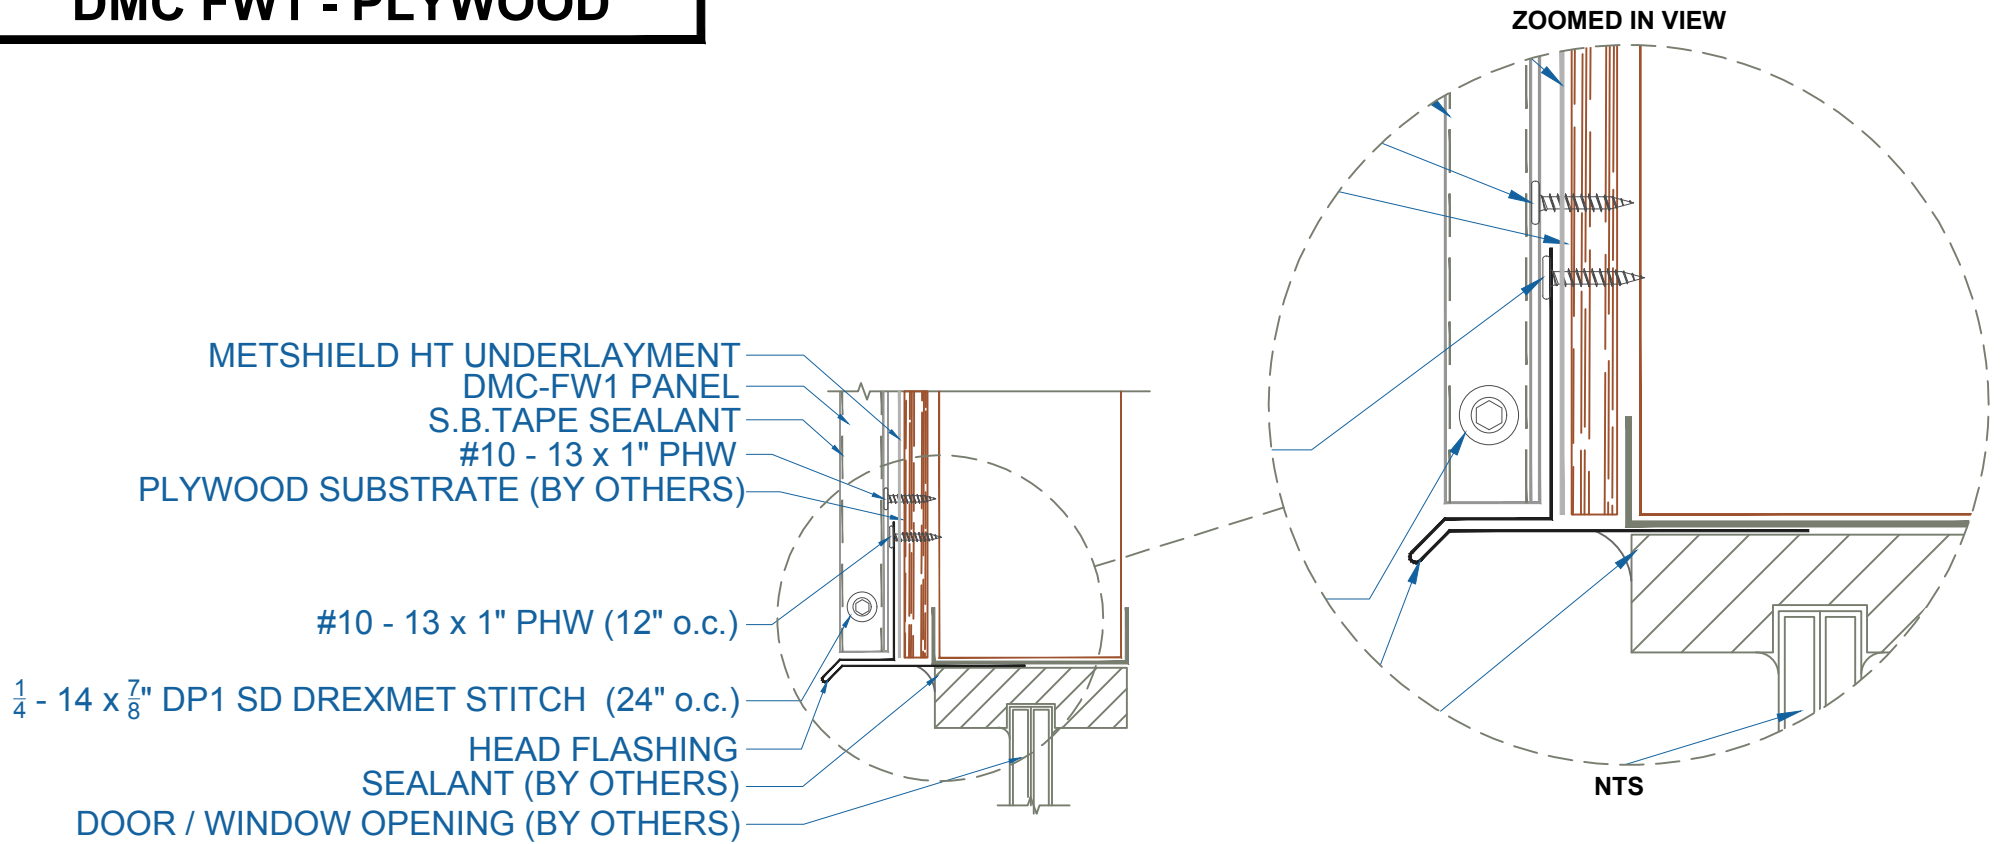

# DMC FW1 - PLYWOOD

EFFECTIVE DATE: 05-11-18  
SUBJECT TO CHANGE WITHOUT NOTICE

## WINDOW-DOOR HEAD

SCALE: 3" = 1'-0"