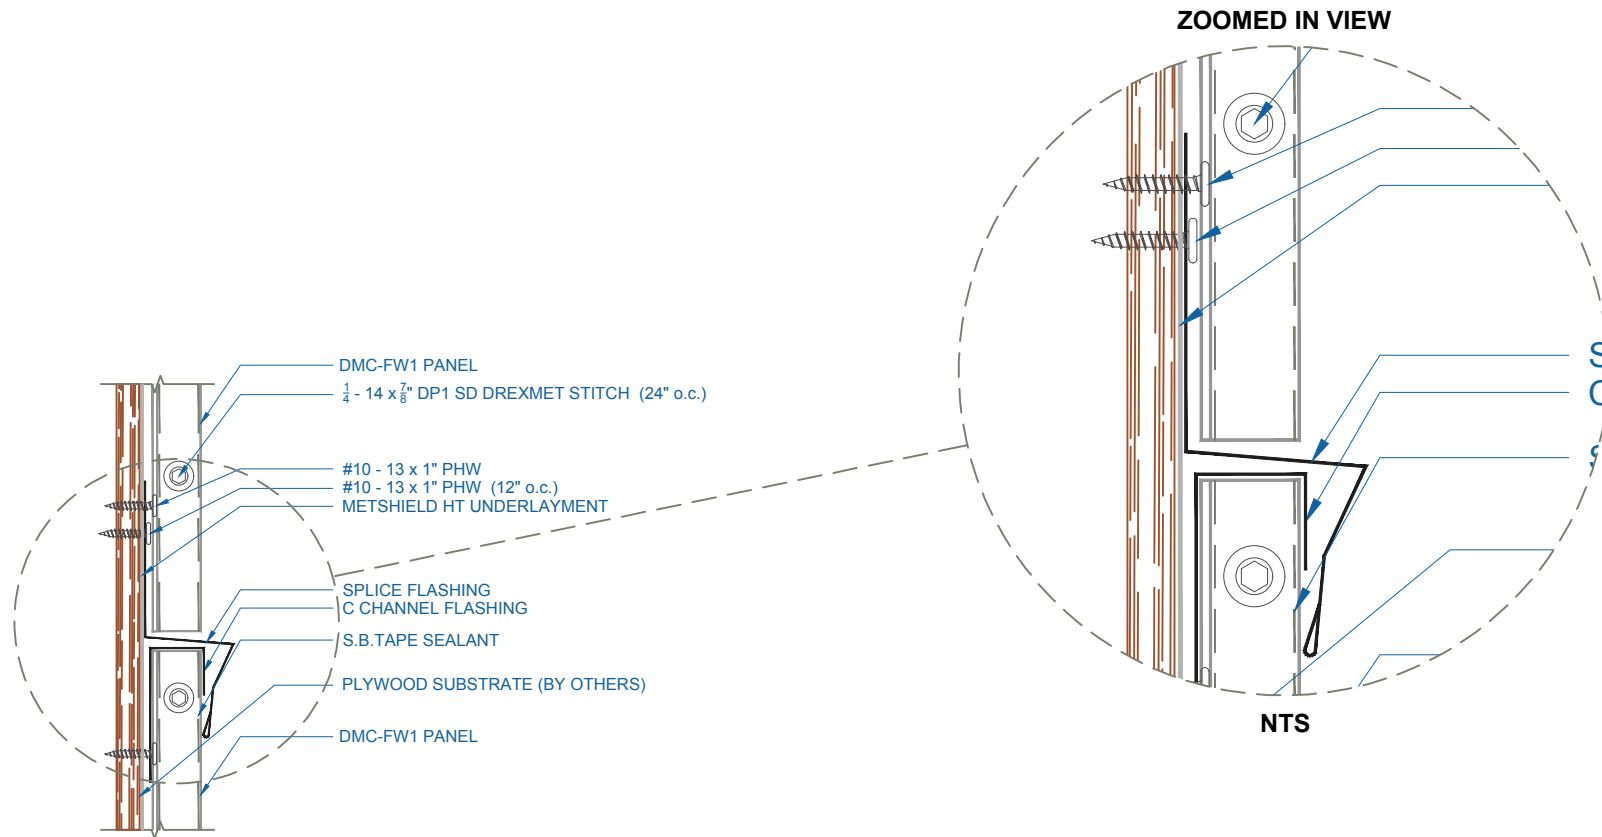

# DMC FW1 - PLYWOOD

EFFECTIVE DATE: 05-11-18  
SUBJECT TO CHANGE WITHOUT NOTICE

## WALL PANEL SPLICE

SCALE: 3" = 1'-0"