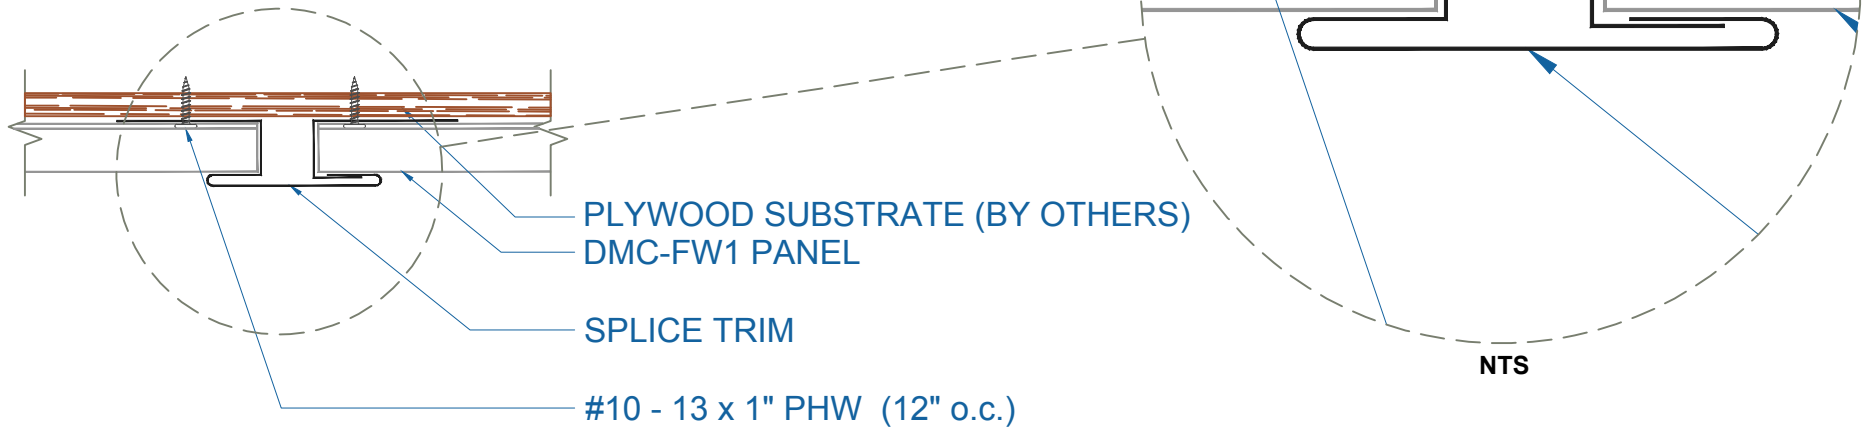

DMC FW1 - PLYWOOD

ZOOMED IN VIEW

EFFECTIVE DATE: 05-11-18
SUBJECT TO CHANGE WITHOUT NOTICE

SPLICE

SCALE: 3" = 1'-0"