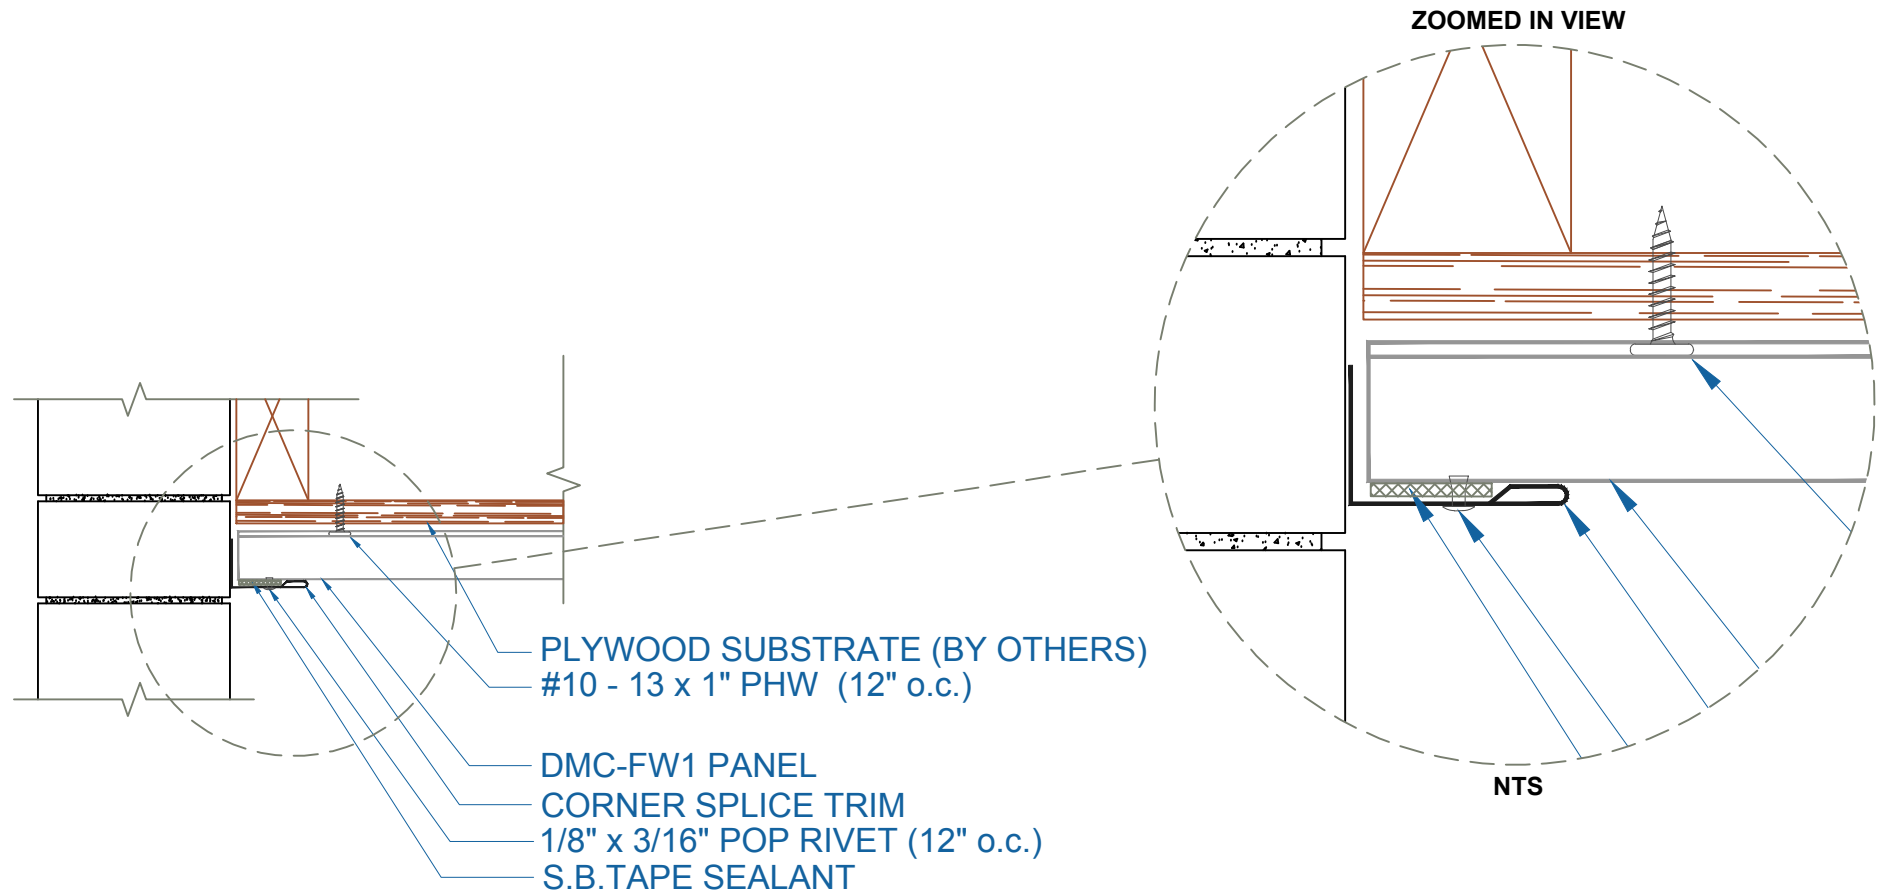

DMC FW1 - PLYWOOD

EFFECTIVE DATE: 05-11-18
SUBJECT TO CHANGE WITHOUT NOTICE

SOFFIT TO WALL

SCALE: 3" = 1'-0"