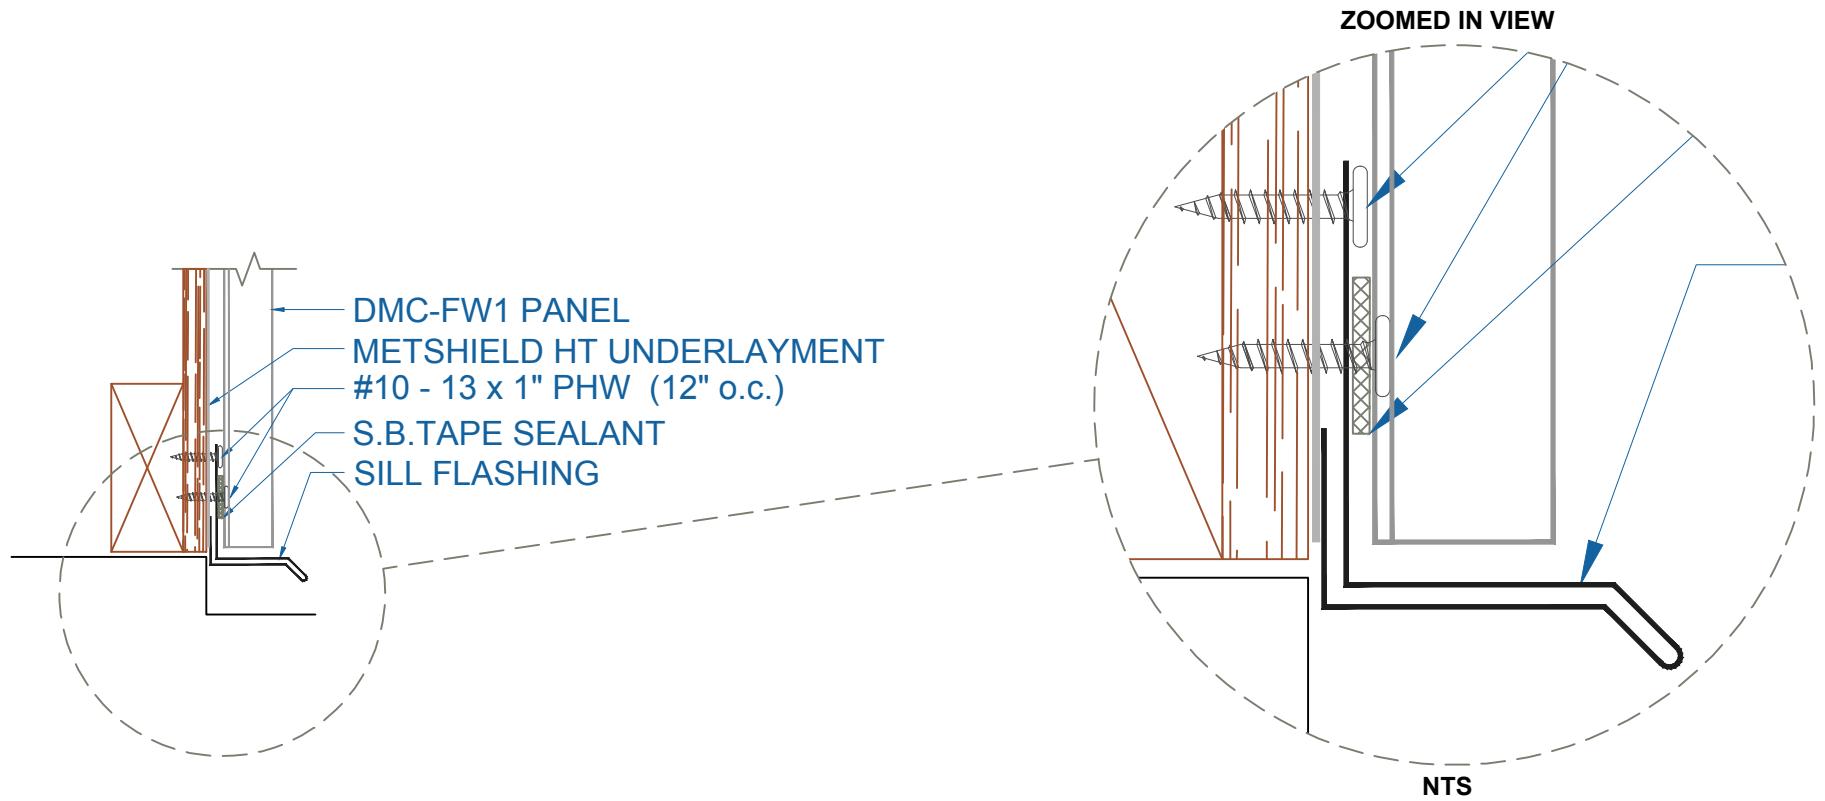

DMC FW1 - PLYWOOD

EFFECTIVE DATE: 05-11-18
SUBJECT TO CHANGE WITHOUT NOTICE

SILL
SCALE: 3" = 1'-0"