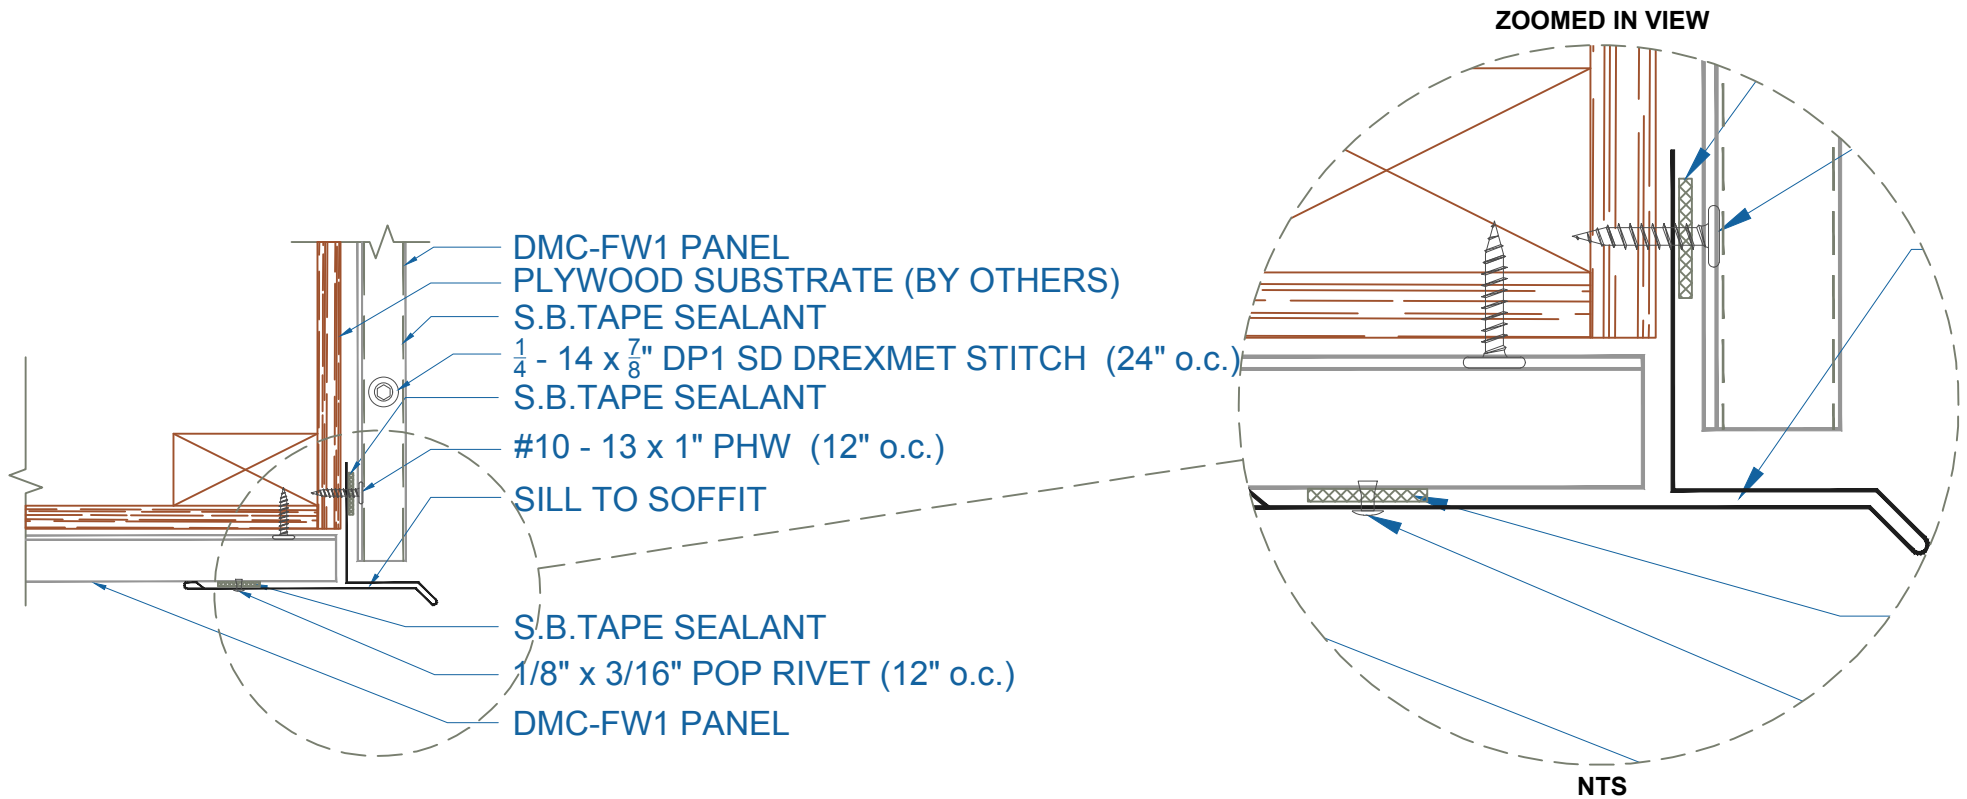

DMC FW1 - PLYWOOD

EFFECTIVE DATE: 05-11-18
SUBJECT TO CHANGE WITHOUT NOTICE

SILL TO SOFFIT

SCALE: 3" = 1'-0"