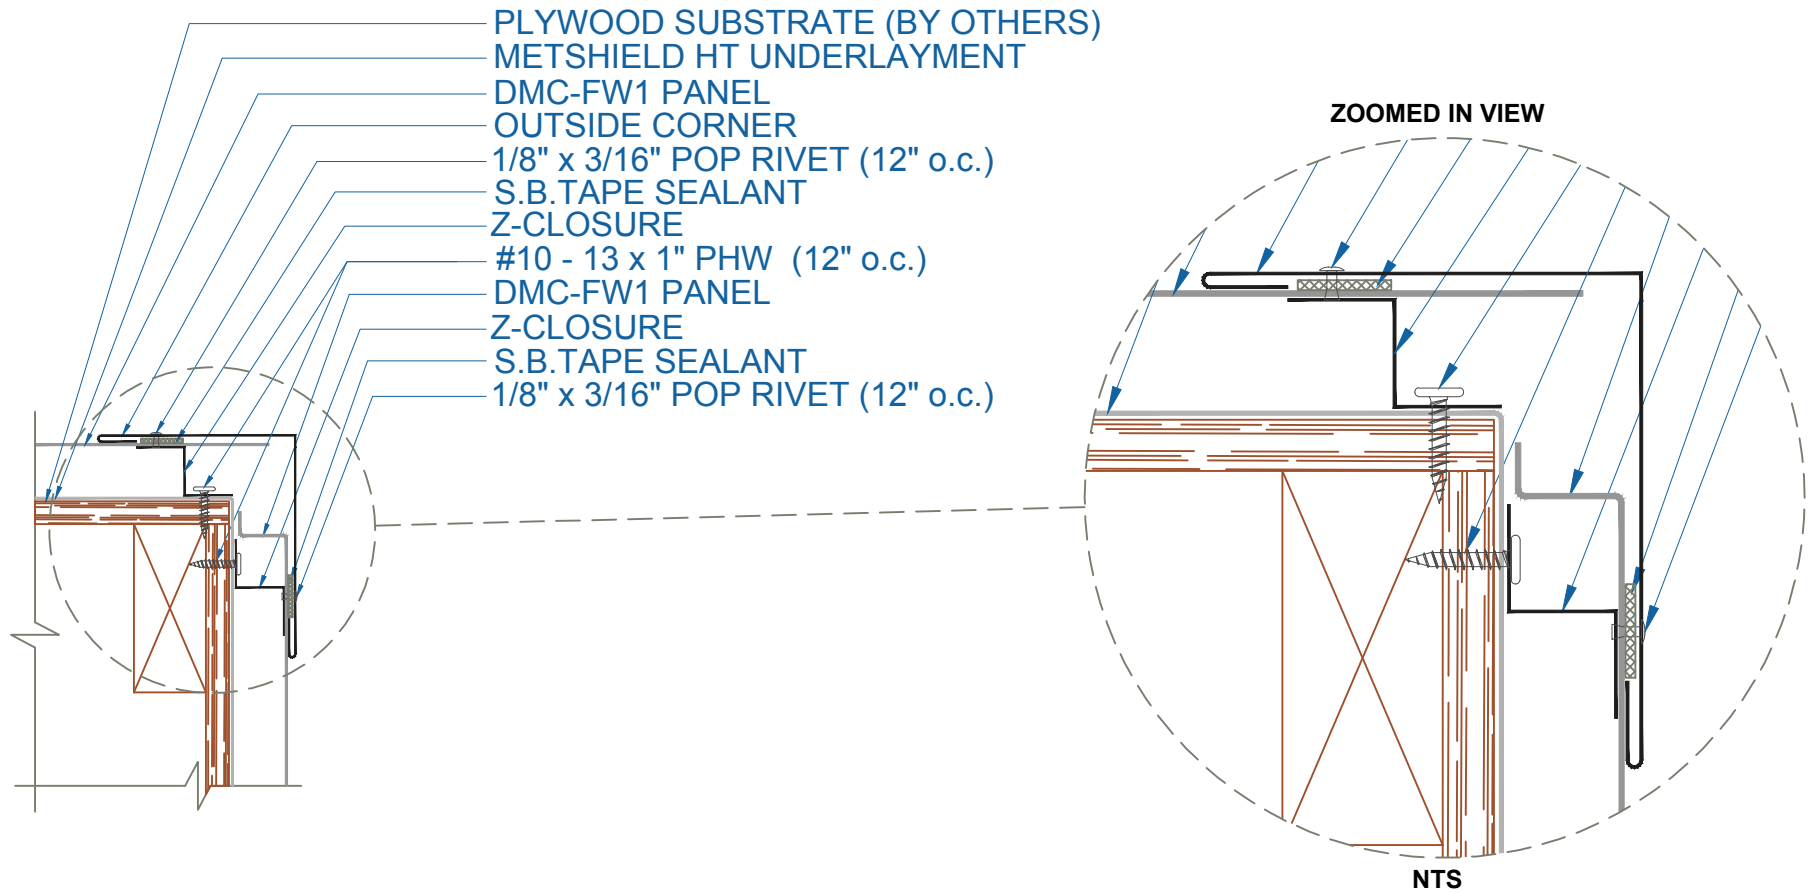

DMC FW1 - PLYWOOD

OUTSIDE CORNER

SUBJECT TO CHANGE WITHOUT NOTICE

SCALE: 3" = 1'-0"