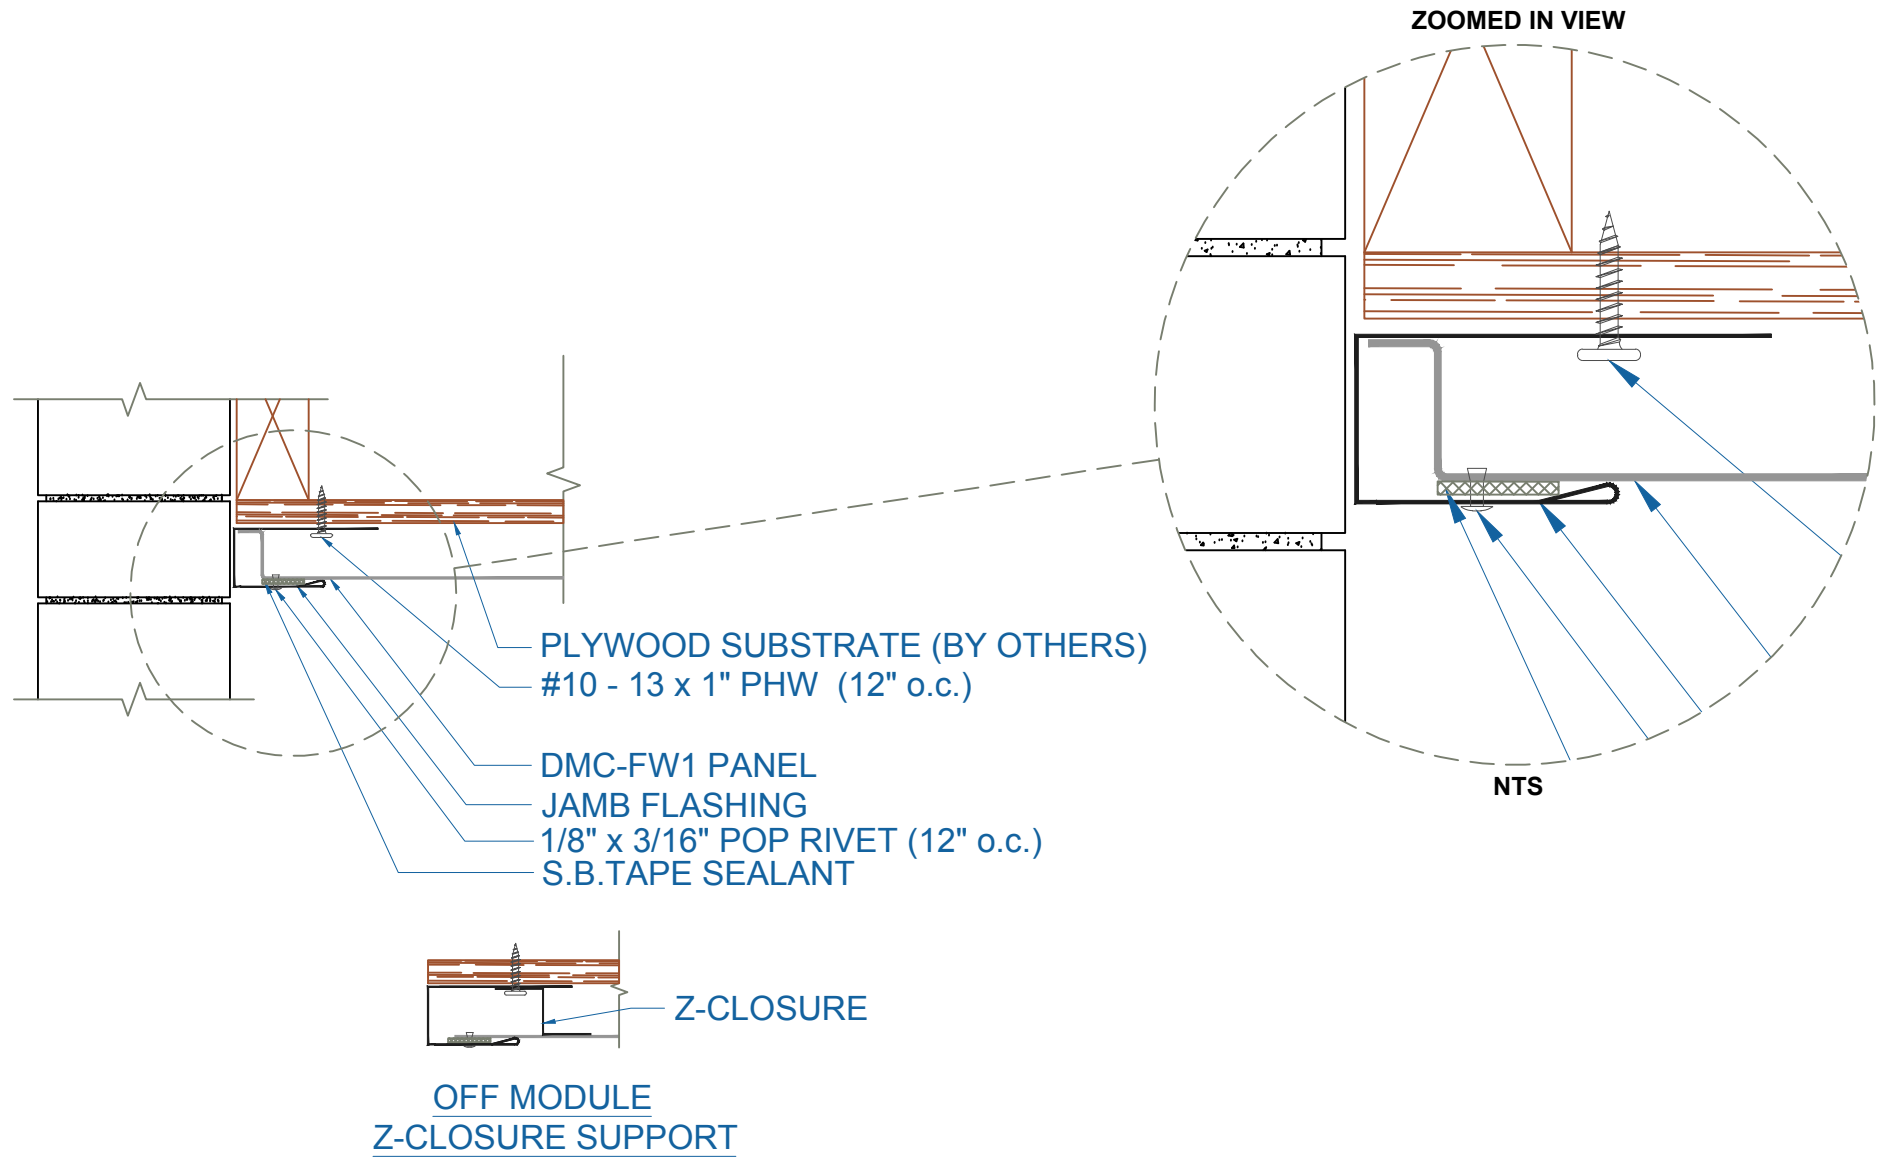

# DMC FW1 - PLYWOOD

EFFECTIVE DATE: 05-11-18  
SUBJECT TO CHANGE WITHOUT NOTICE

**JAMB**  
SCALE: 3" = 1'-0"