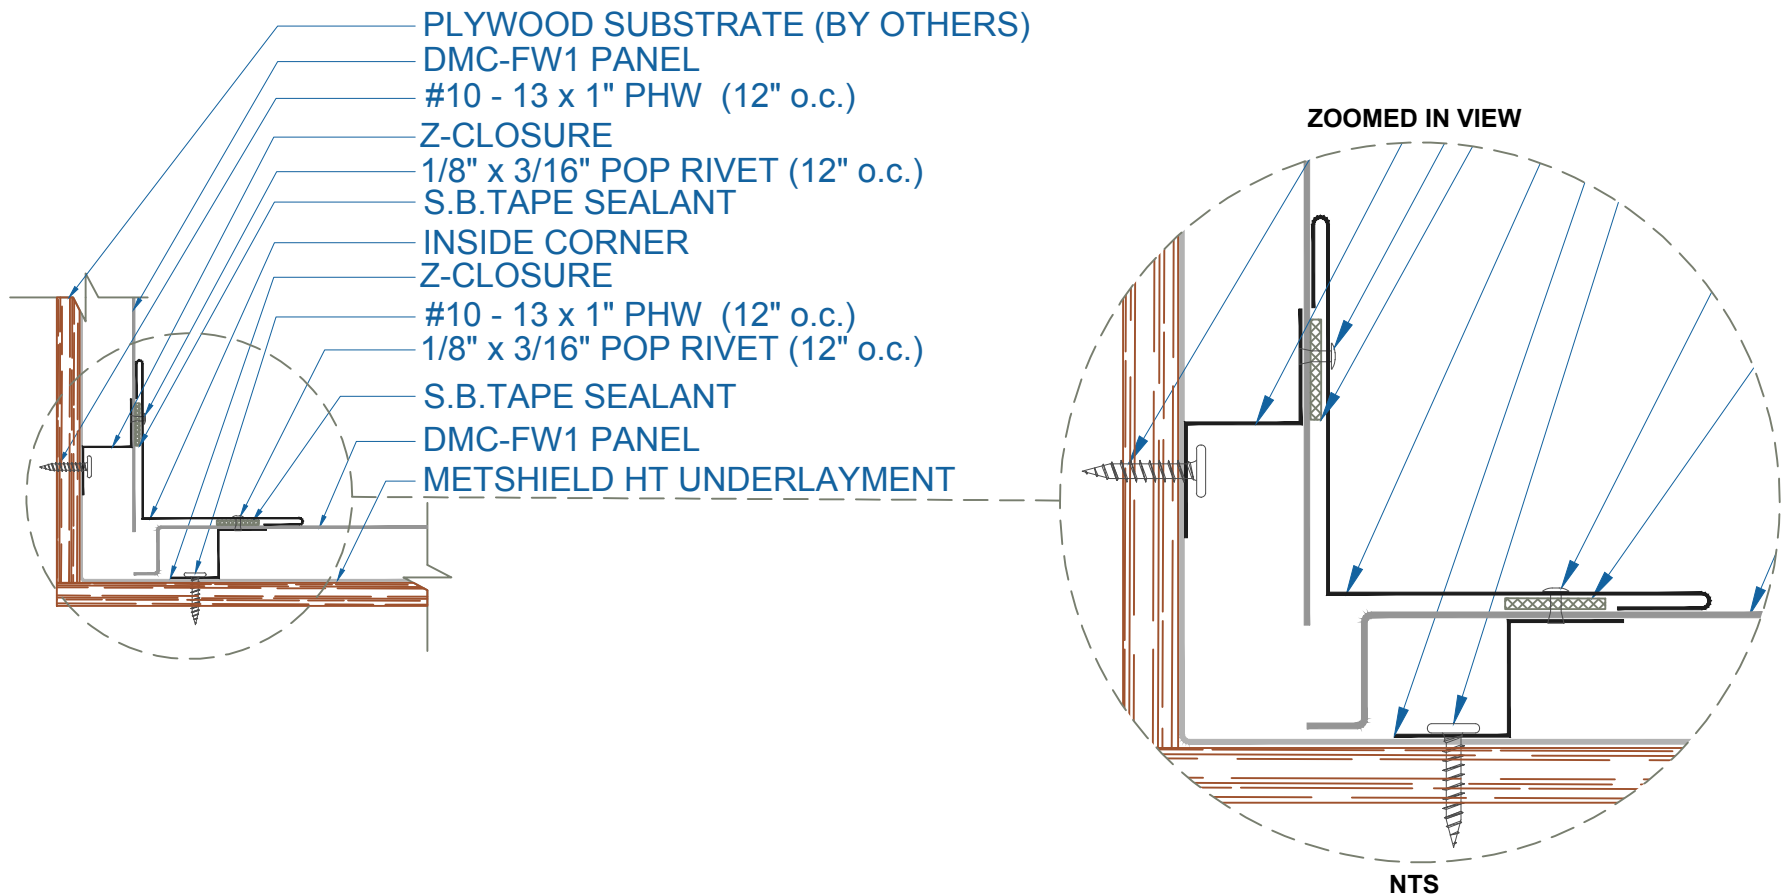

# DMC FW1 - PLYWOOD

EFFECTIVE DATE: 05-11-18  
SUBJECT TO CHANGE WITHOUT NOTICE

## INSIDE CORNER

SCALE: 3" = 1'-0"