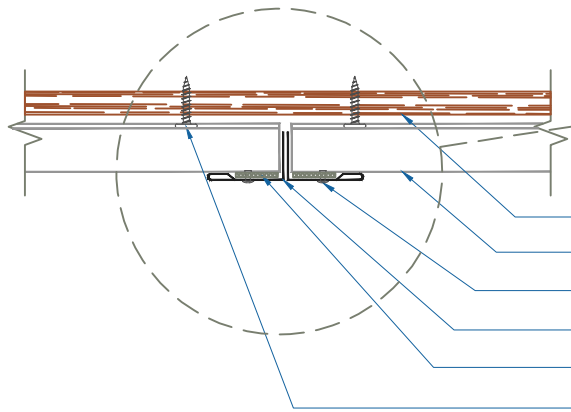

DMC FW1 - PLYWOOD

ZOOMED IN VIEW

- PLYWOOD SUBSTRATE (BY OTHERS)
- DMC-FW1 PANEL
- 1/8" x 3/16" POP RIVET (12" o.c.)
- CORNER SPLICE TRIM
- S.B.TAPE SEALANT
- #10 - 13 x 1" PHW (12" o.c.)

EFFECTIVE DATE: 05-11-18
SUBJECT TO CHANGE WITHOUT NOTICE

CORNER SPLICE

SCALE: 3" = 1'-0"