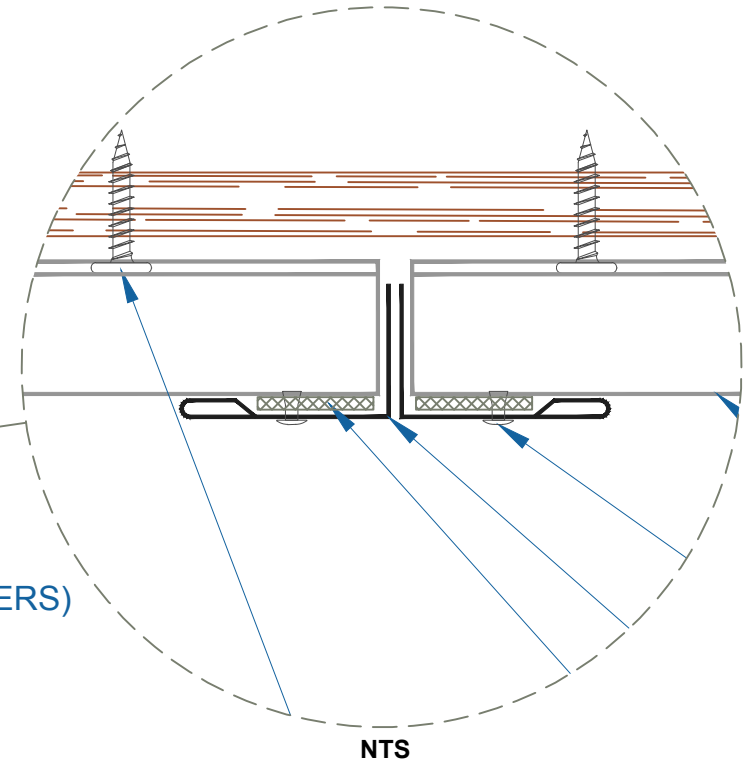

DMC FW1 - PLYWOOD

ZOOMED IN VIEW

- PLYWOOD SUBSTRATE (BY OTHERS)
- DMC-FW1 PANEL
- 1/8" x 3/16" POP RIVET (12" o.c.)
- CORNER SPLICE TRIM
- S.B.TAPE SEALANT
- #10 - 13 x 1" PHW (12" o.c.)

EFFECTIVE DATE: 05-11-18
SUBJECT TO CHANGE WITHOUT NOTICE

CORNER SPLICE

SCALE: 3" = 1'-0"