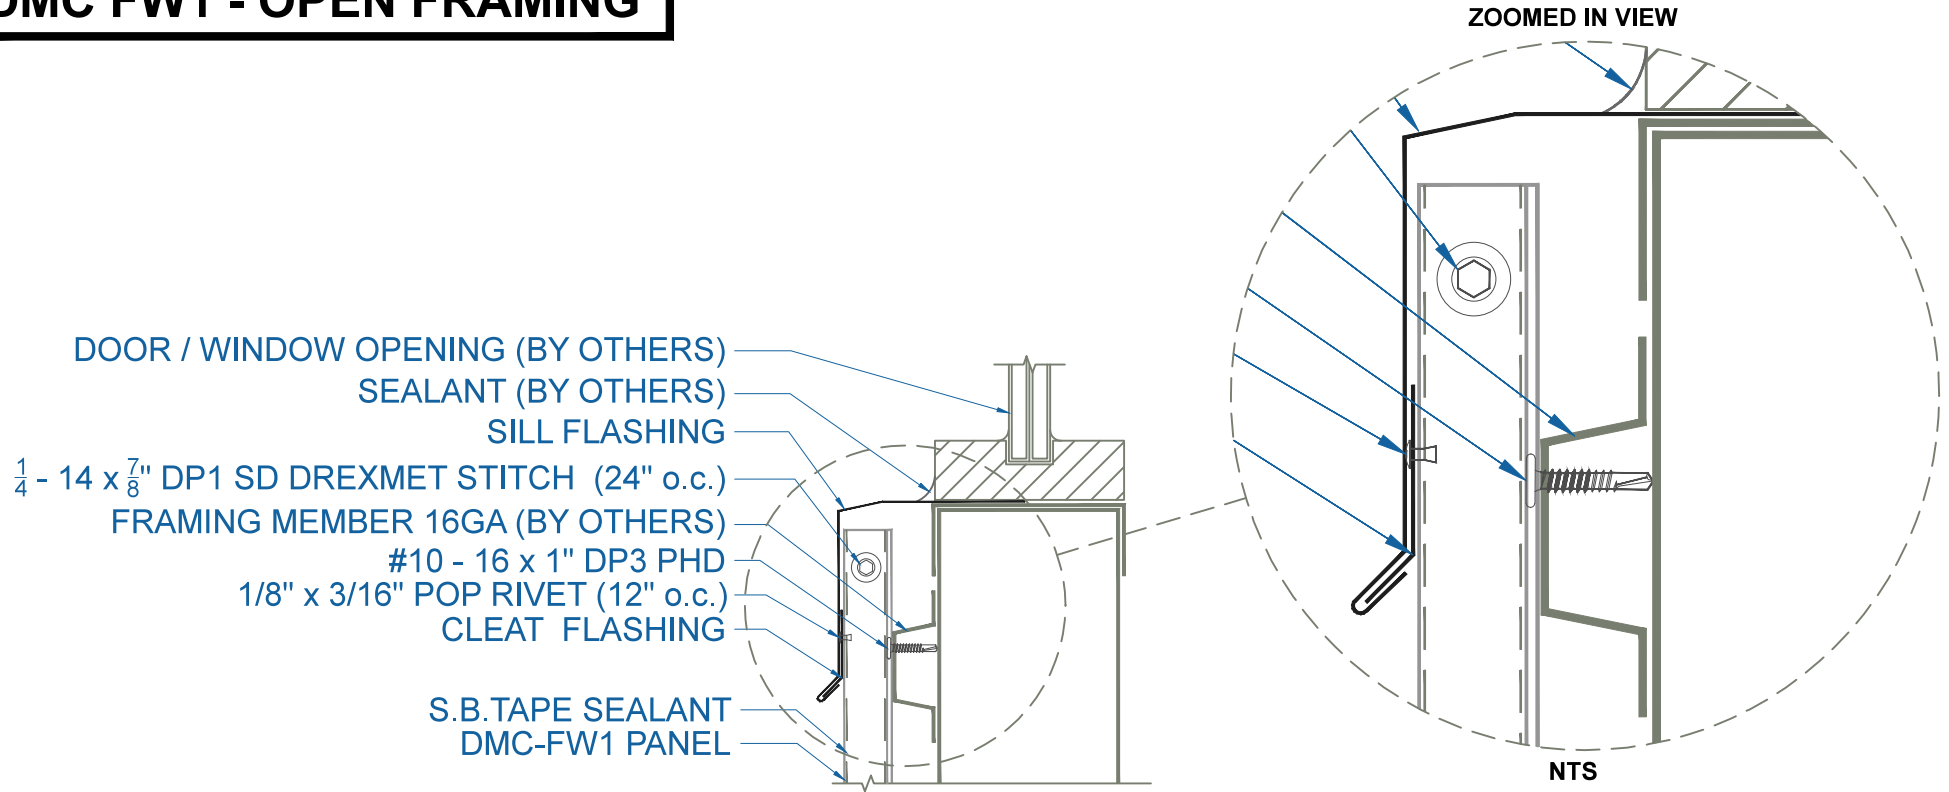

DMC FW1 - OPEN FRAMING

EFFECTIVE DATE: 05-21-13
SUBJECT TO CHANGE WITHOUT NOTICE

WINDOW-DOOR SILL

SCALE: 3" = 1'-0"