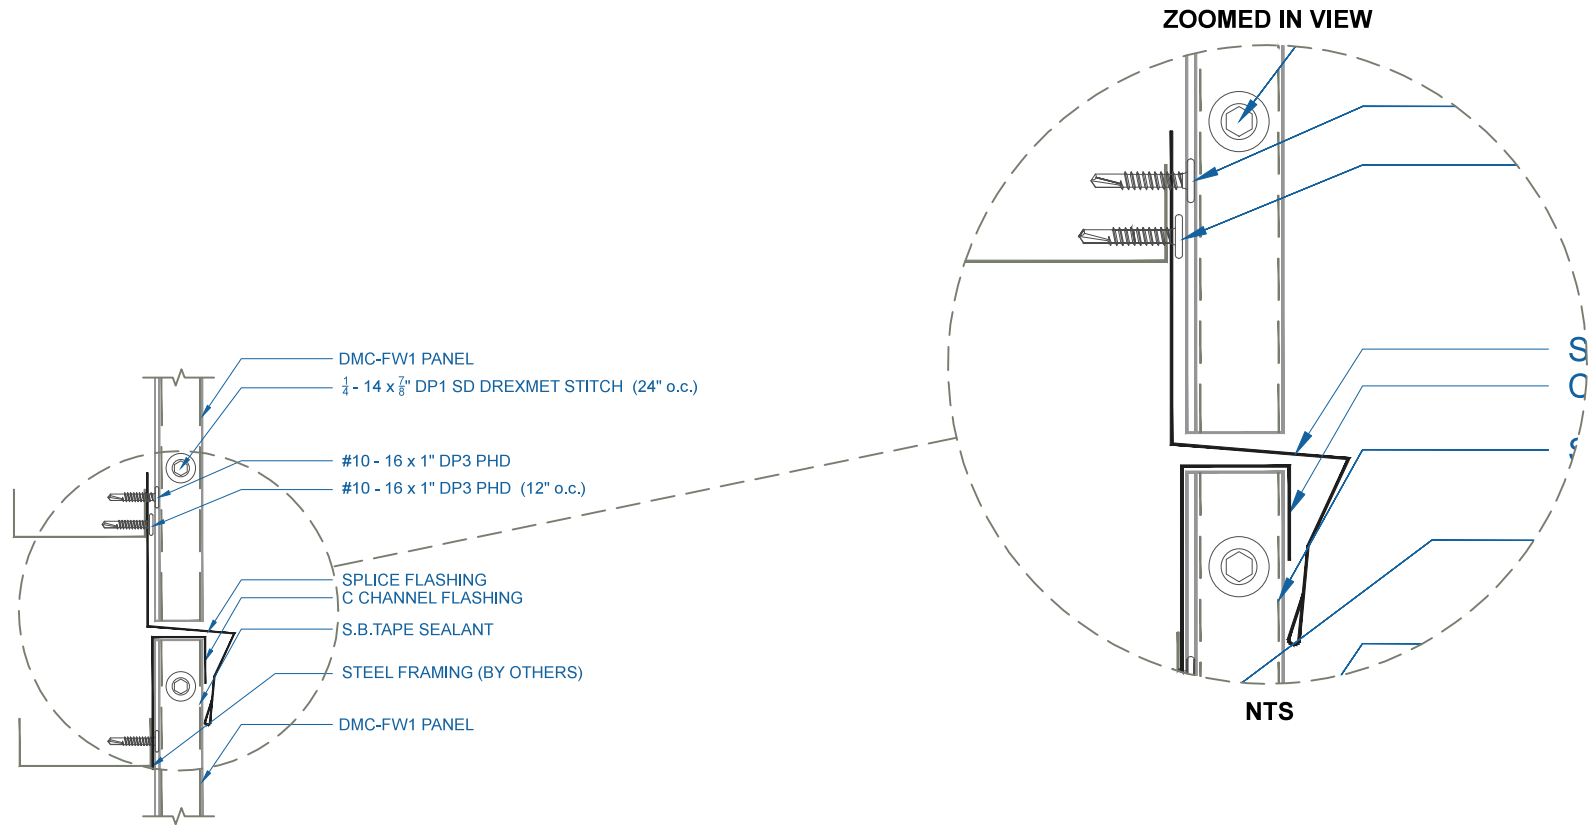

DMC FW1 - OPEN FRAMING

WALL PANEL SPLICE

EFFECTIVE DATE: 05-17-13
SUBJECT TO CHANGE WITHOUT NOTICE

SCALE: 3" = 1'-0"