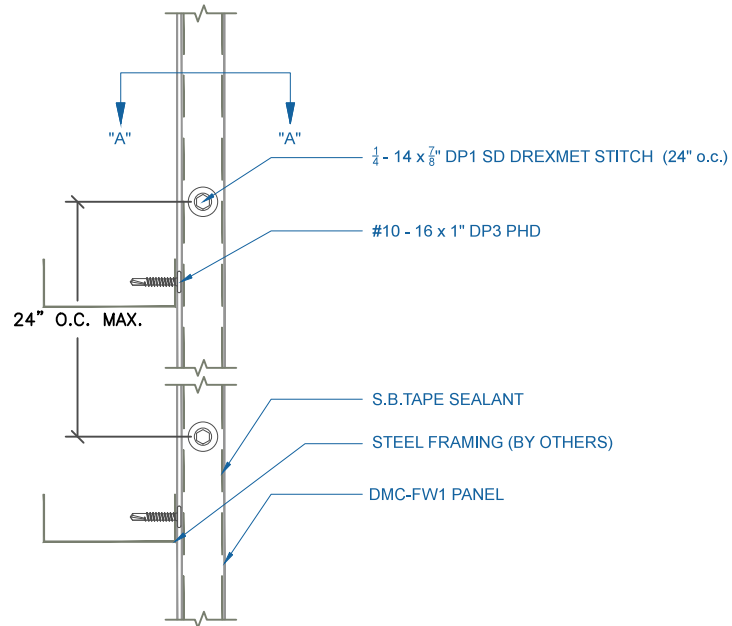

DMC FW1 - OPEN FRAMING

WALL PANEL INSTALLATION

SCALE: 3" = 1'-0"

EFFECTIVE DATE: 05-17-13
SUBJECT TO CHANGE WITHOUT NOTICE