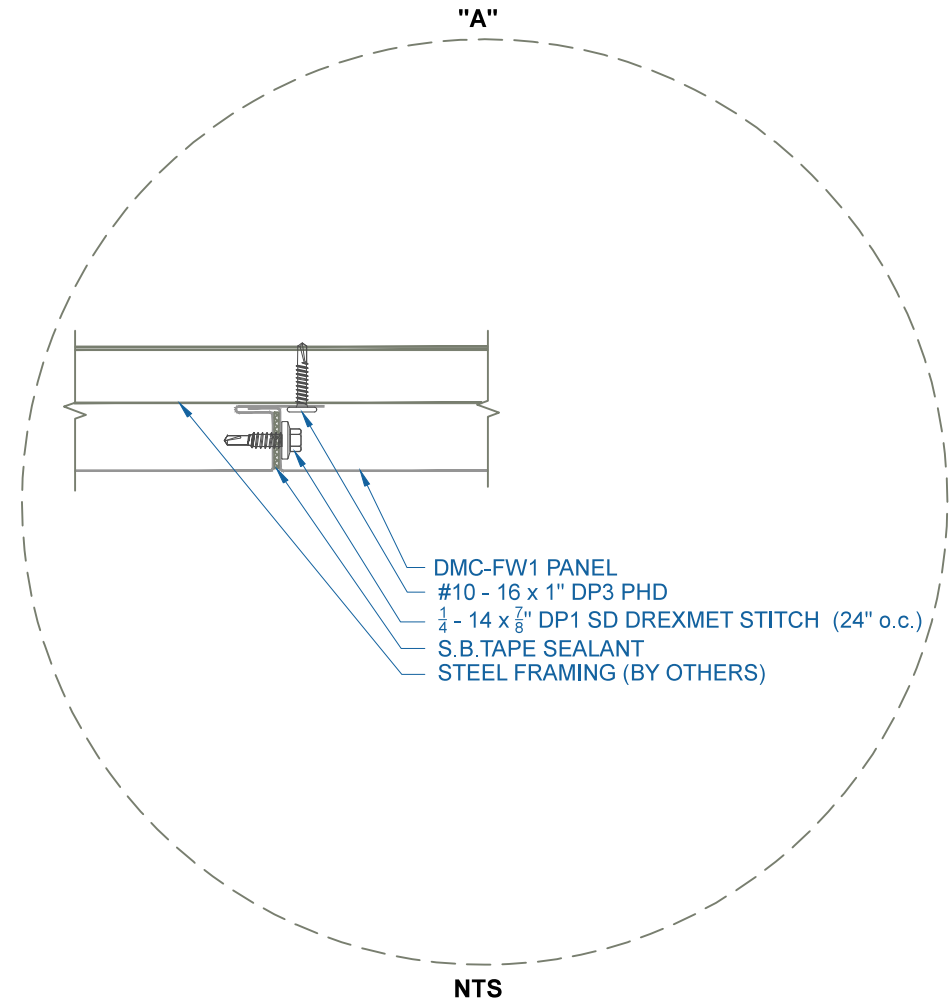

DMC FW1 - OPEN FRAMING

WALL PANEL INSTALLATION

SCALE: 3" = 1'-0"

EFFECTIVE DATE: 05-17-13
SUBJECT TO CHANGE WITHOUT NOTICE