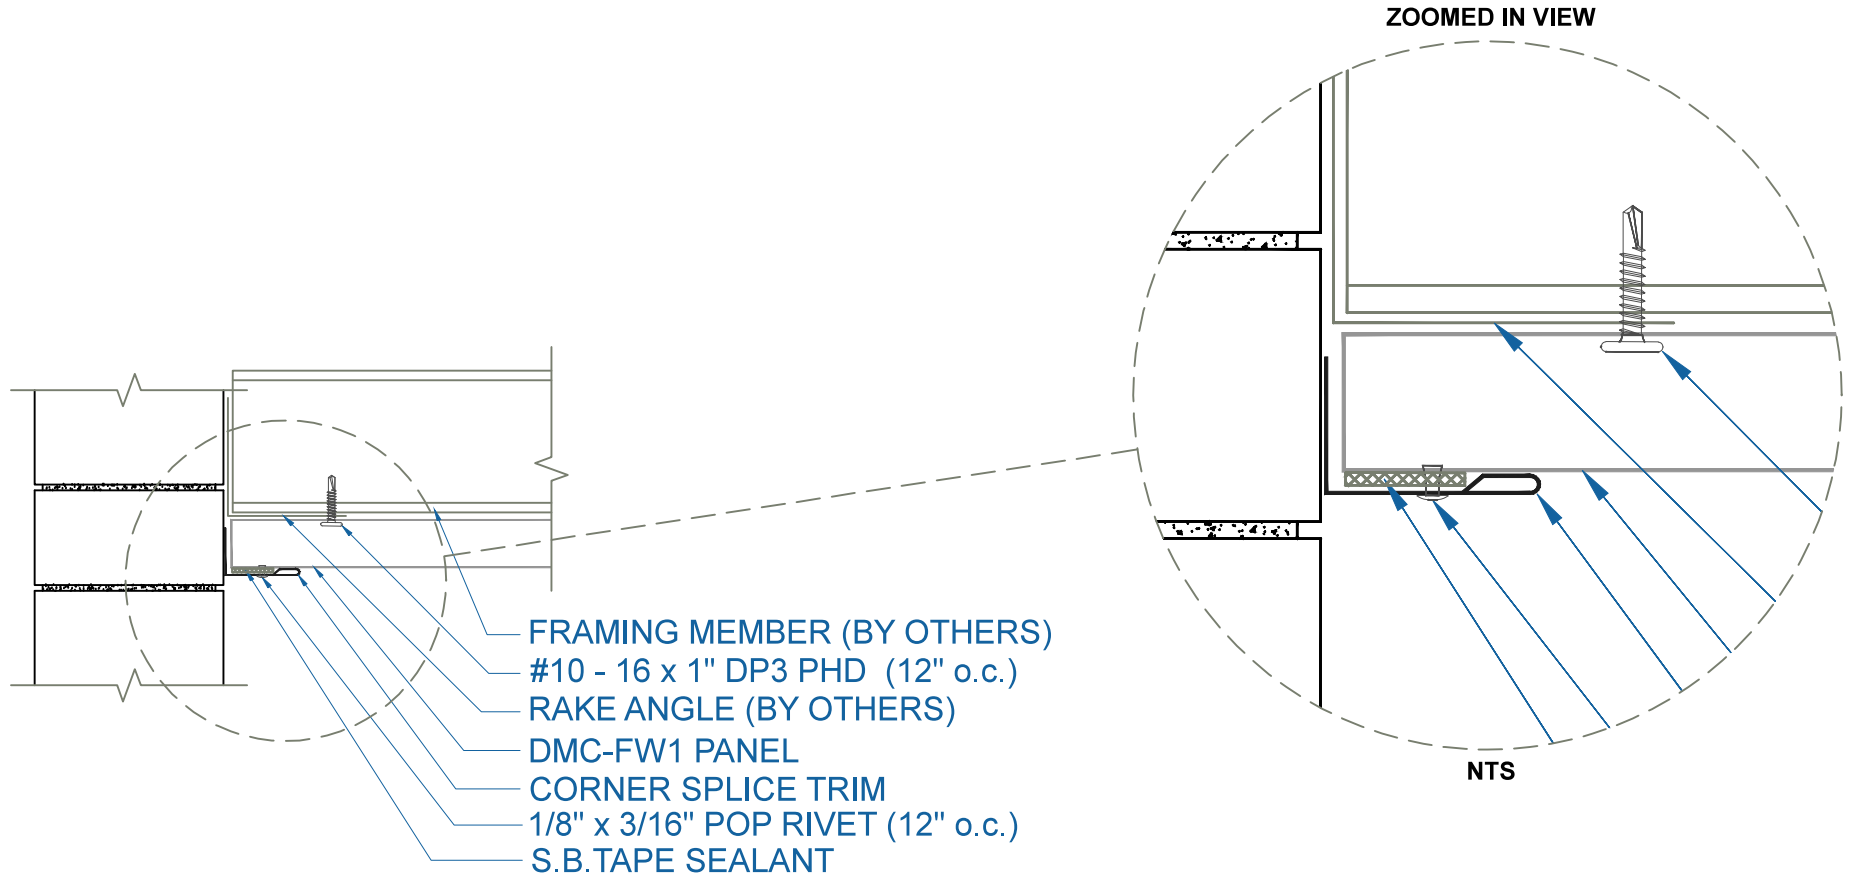

DMC FW1 - OPEN FRAMING

EFFECTIVE DATE: 04-07-13
SUBJECT TO CHANGE WITHOUT NOTICE

SOFFIT TO WALL

SCALE: 3" = 1'-0"