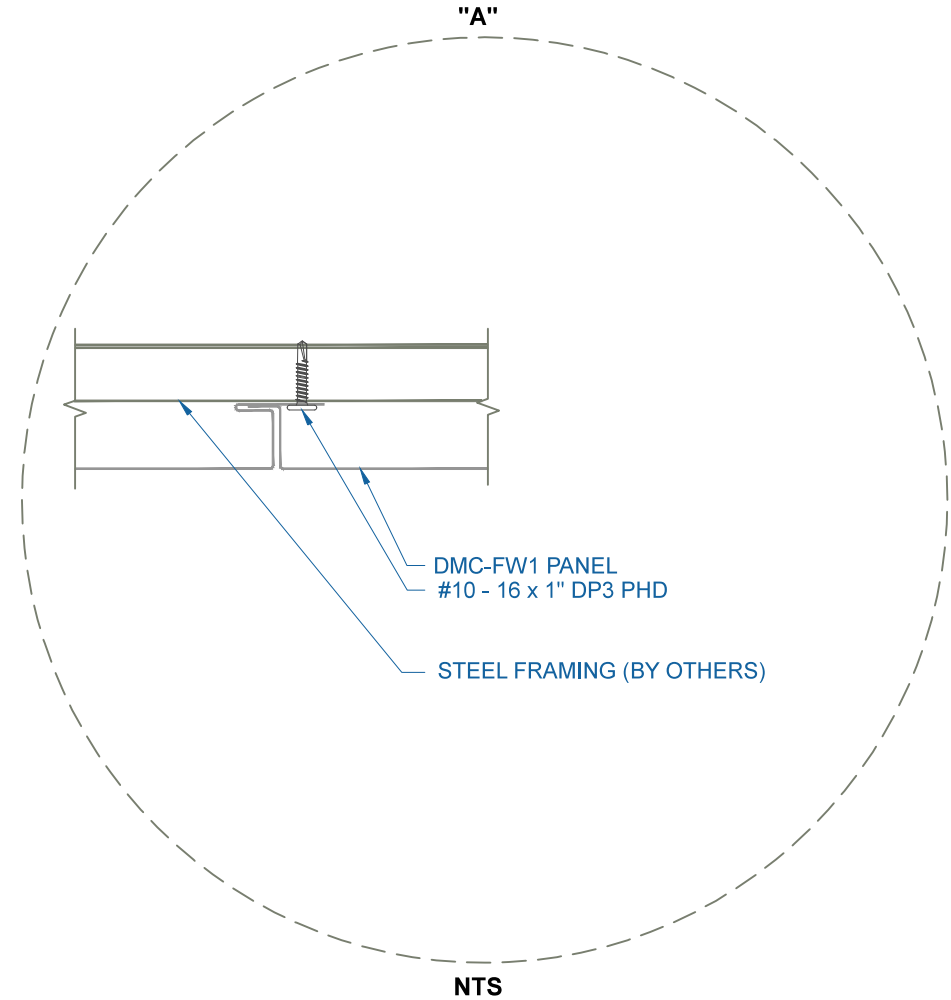

DMC FW1 - OPEN FRAMING

SOFFIT PANEL INSTALLATION

SCALE: 3" = 1'-0"

EFFECTIVE DATE: 05-17-13
SUBJECT TO CHANGE WITHOUT NOTICE