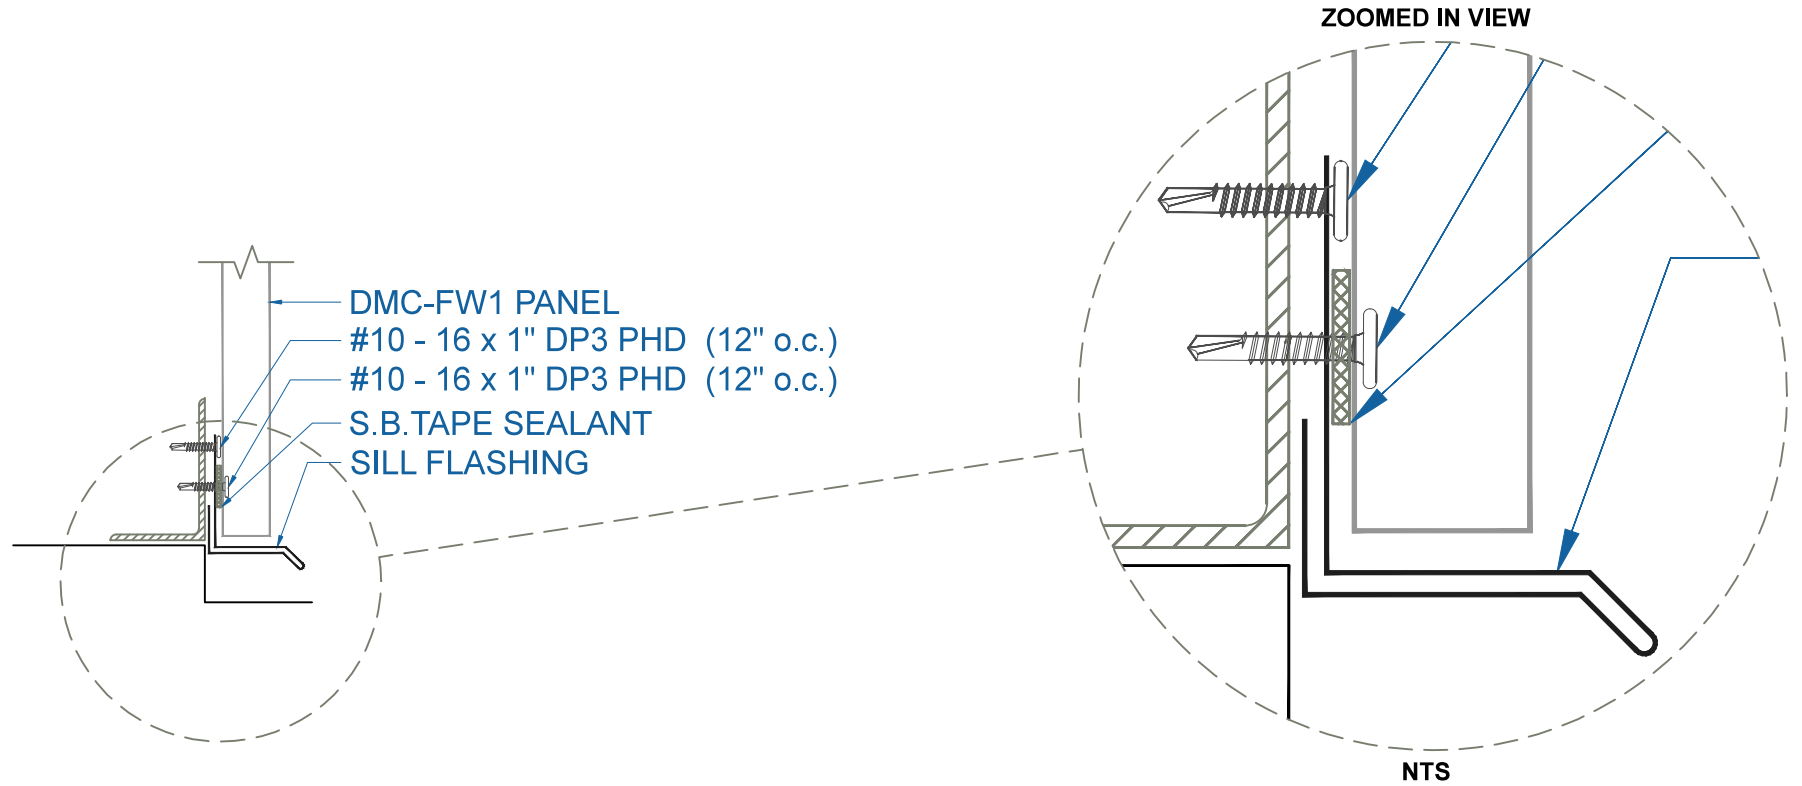

DMC FW1 - OPEN FRAMING

EFFECTIVE DATE: 04-07-13
SUBJECT TO CHANGE WITHOUT NOTICE

SILL
SCALE: 3" = 1'-0"