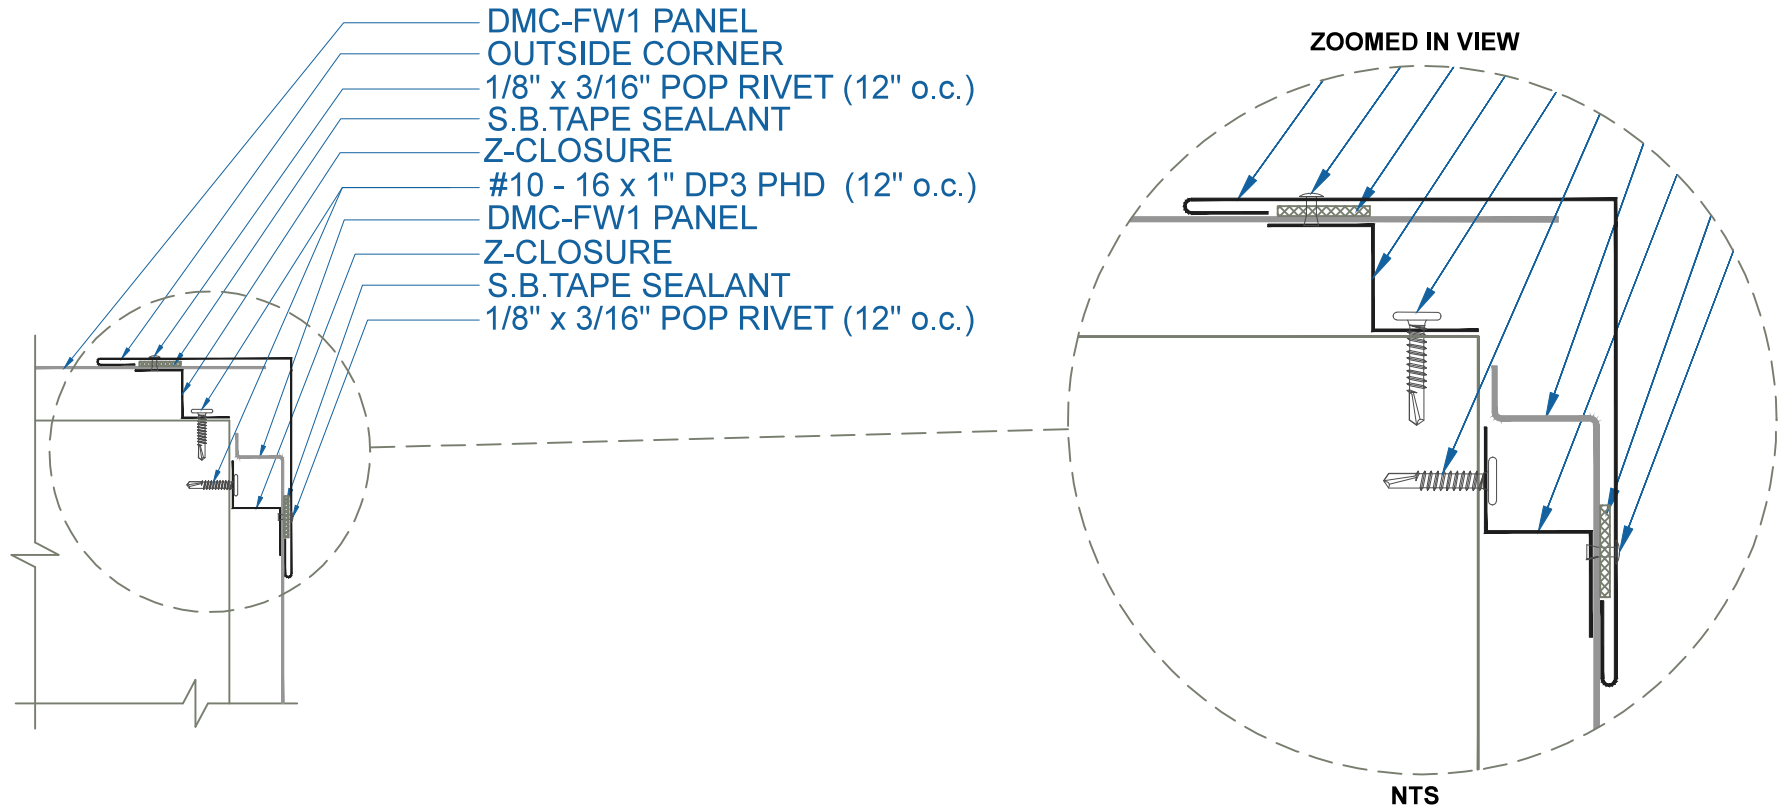

# DMC FW1 - OPEN FRAMING

## OUTSIDE CORNER

SCALE: 3" = 1'-0"

EFFECTIVE DATE: 04-23-13  
SUBJECT TO CHANGE WITHOUT NOTICE