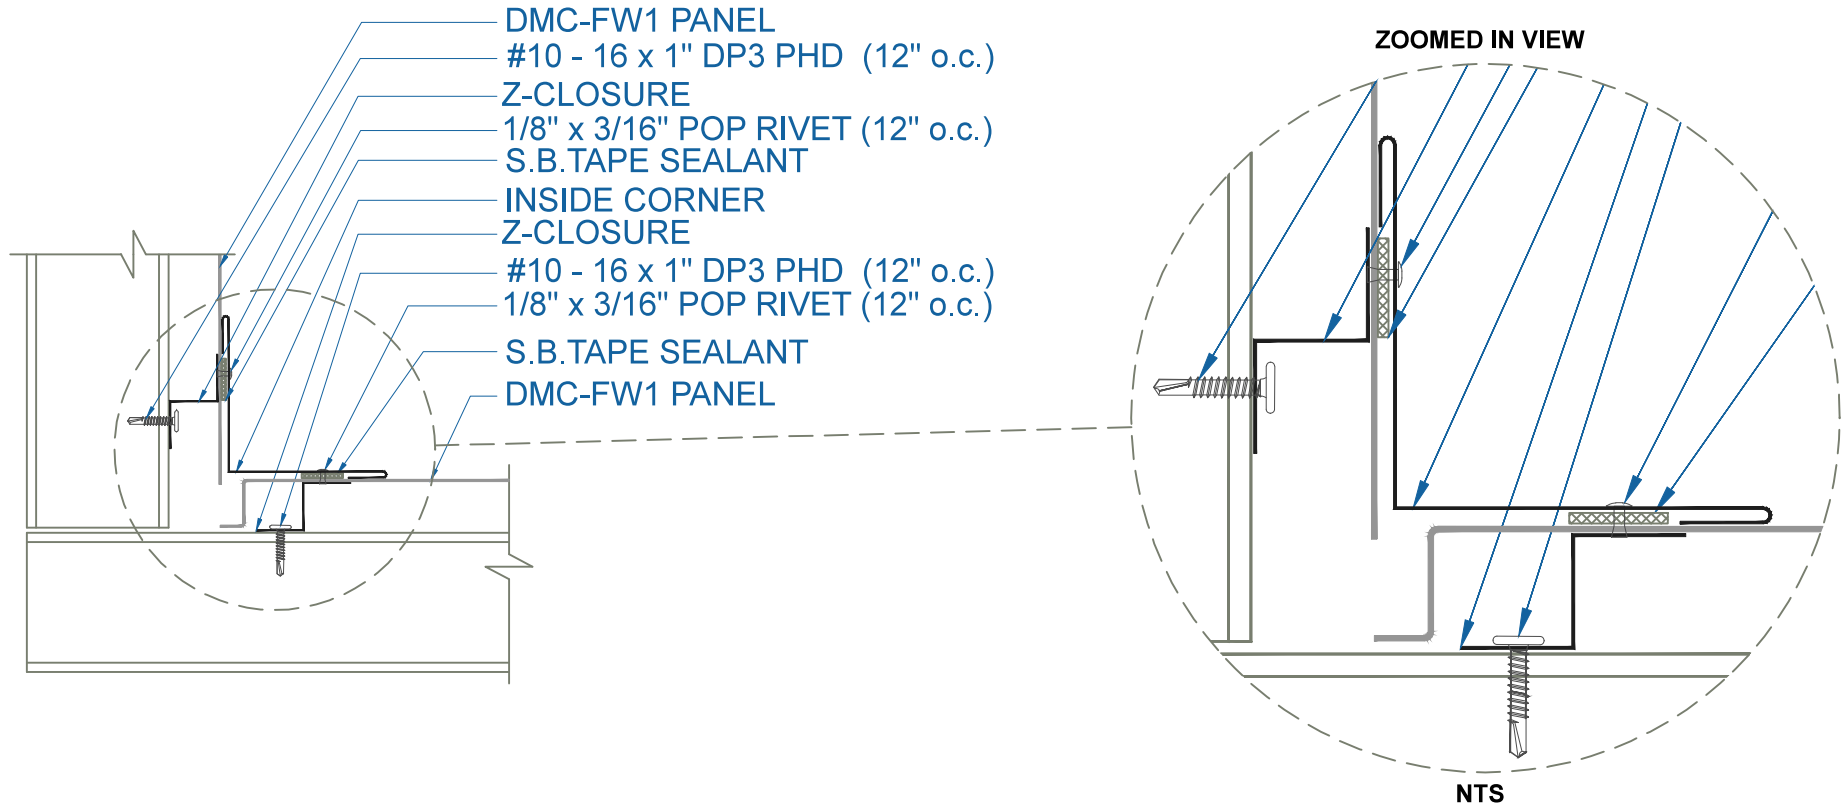

# DMC FW1 - OPEN FRAMING

## INSIDE CORNER

SCALE: 3" = 1'-0"

EFFECTIVE DATE: 04-23-13  
SUBJECT TO CHANGE WITHOUT NOTICE