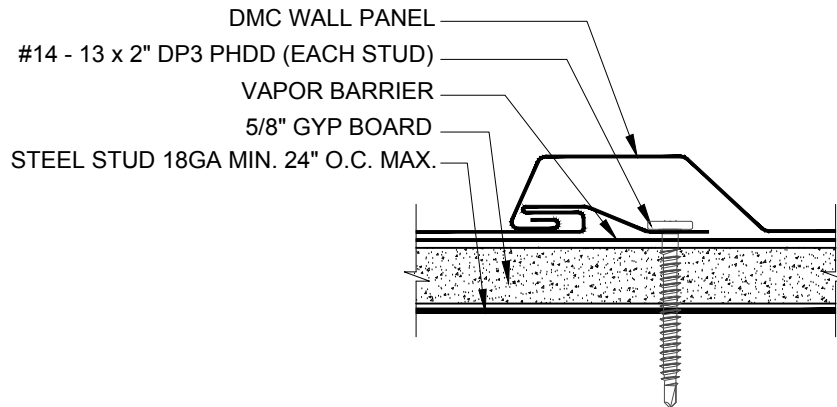

DMC WALL PANEL SERIES - STEEL STUDS w/GYP BOARD

PANEL PROFILE

BLANK WIDTH = 1'-5 11/16"

PANEL INSTALLATION

XD-12 PROFILE & INSTALLATION

SCALE: 6" = 1'-0"
EFFECTIVE DATE: 4-1-18