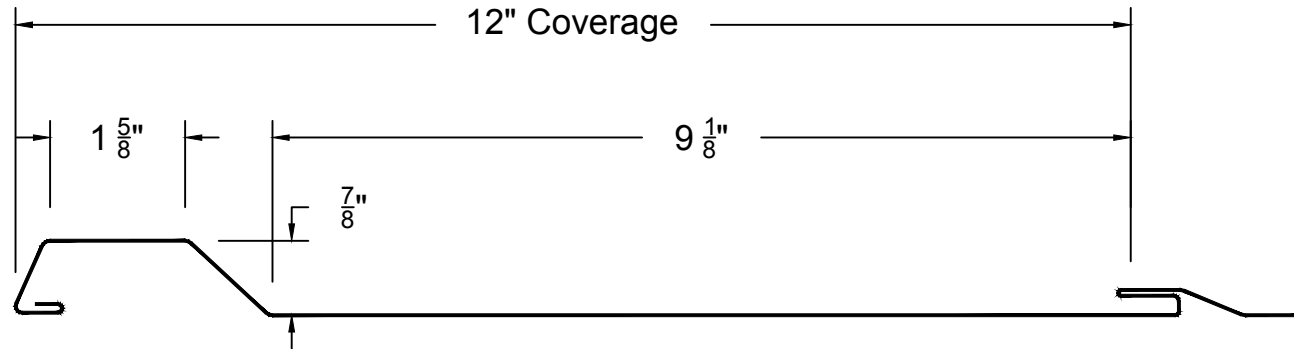

DMC WALL PANEL SERIES - STEEL STUDS w/GYP BOARD

PANEL PROFILE

BLANK WIDTH = 1'-5 11/16"

PANEL INSTALLATION

XD-12 PROFILE & INSTALLATION

SCALE: 6" = 1'-0"
EFFECTIVE DATE: 4-1-18