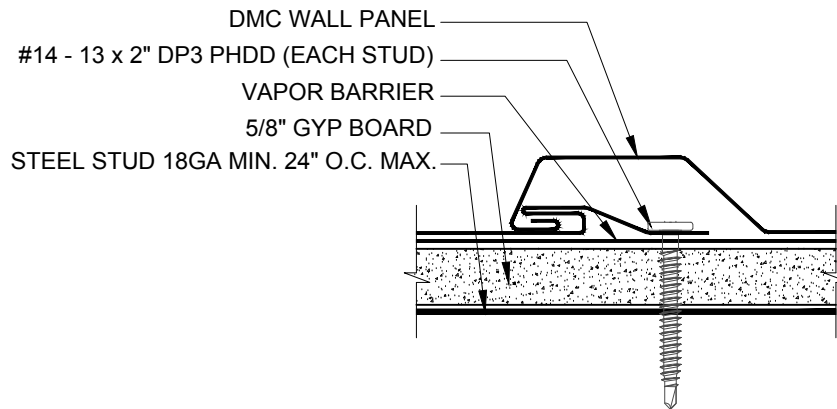

DMC WALL PANEL SERIES - STEEL STUDS w/GYP BOARD

PANEL PROFILE

BLANK WIDTH = 1'-5 11/16"

PANEL INSTALLATION

XC-12 PROFILE & INSTALLATION

SCALE: 6" = 1'-0"
EFFECTIVE DATE: 4-1-18