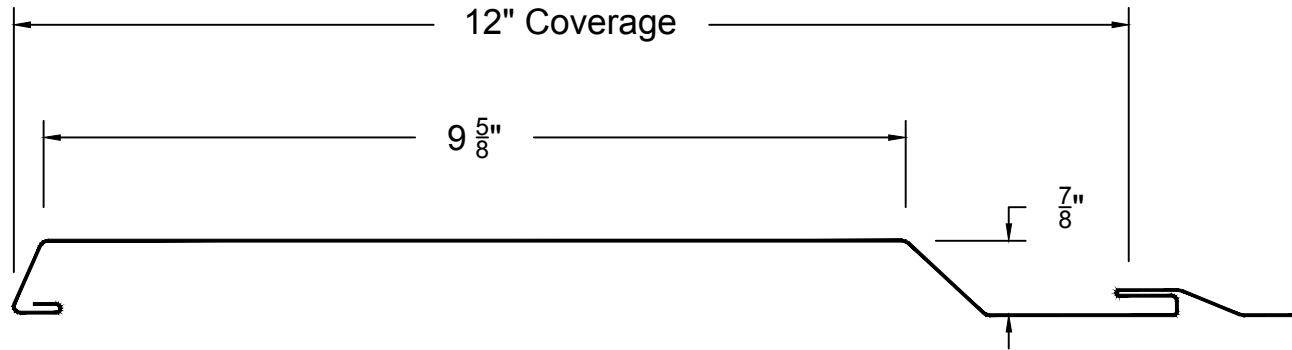

DMC WALL PANEL SERIES - STEEL STUDS w/GYP BOARD

PANEL PROFILE

BLANK WIDTH = 1'-5 11/16"

PANEL INSTALLATION

XC-12 PROFILE & INSTALLATION

SCALE: 6" = 1'-0"
EFFECTIVE DATE: 4-1-18