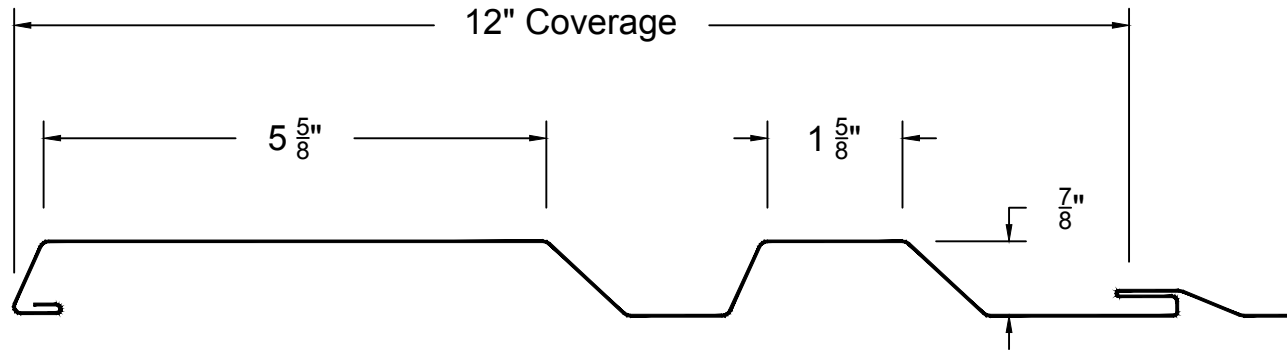

DMC WALL PANEL SERIES - STEEL STUDS w/GYP BOARD

PANEL PROFILE

BLANK WIDTH = 1'-6 1/2"

PANEL INSTALLATION

XA-12 PROFILE & INSTALLATION

SCALE: 6" = 1'-0"
EFFECTIVE DATE: 4-1-18