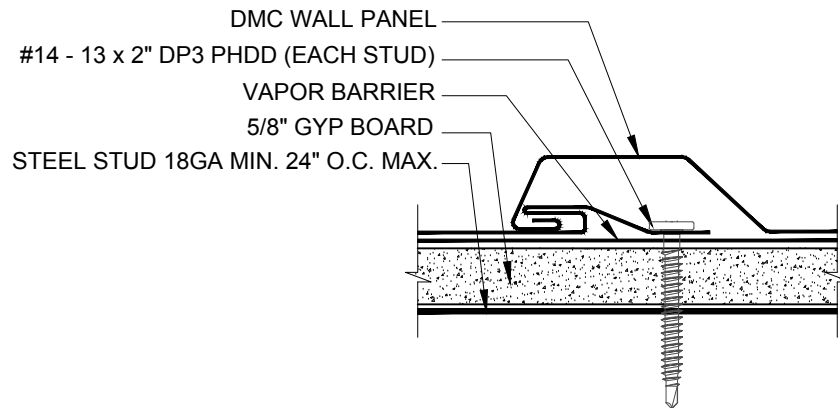

DMC WALL PANEL SERIES - STEEL STUDS w/GYP BOARD

PANEL PROFILE

BLANK WIDTH = 1'-6 1/2"

PANEL INSTALLATION

XA-12 PROFILE & INSTALLATION

SCALE: 6" = 1'-0"
EFFECTIVE DATE: 4-1-18