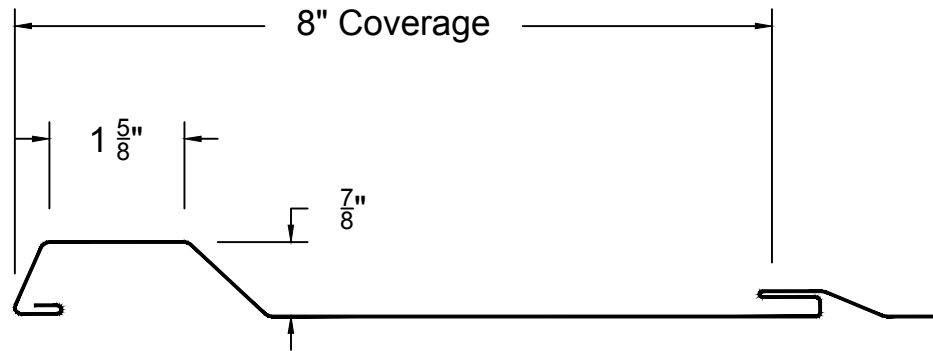

DMC WALL PANEL SERIES - STEEL STUDS w/GYP BOARD

PANEL PROFILE

BLANK WIDTH = 1'-1 3/4"

PANEL INSTALLATION

X-8 PROFILE & INSTALLATION

SCALE: 6" = 1'-0"
EFFECTIVE DATE: 5-22-18