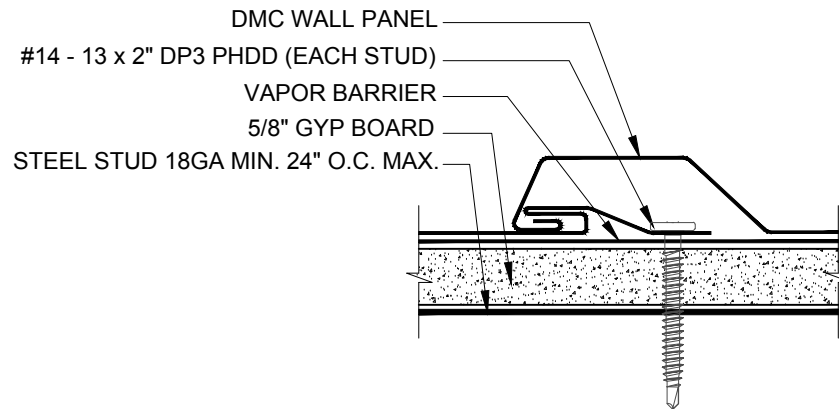

DMC WALL PANEL SERIES - STEEL STUDS w/GYP BOARD

PANEL PROFILE

BLANK WIDTH = 1'-1 3/4"

PANEL INSTALLATION

X-8 PROFILE & INSTALLATION

SCALE: 6" = 1'-0"
EFFECTIVE DATE: 5-22-18