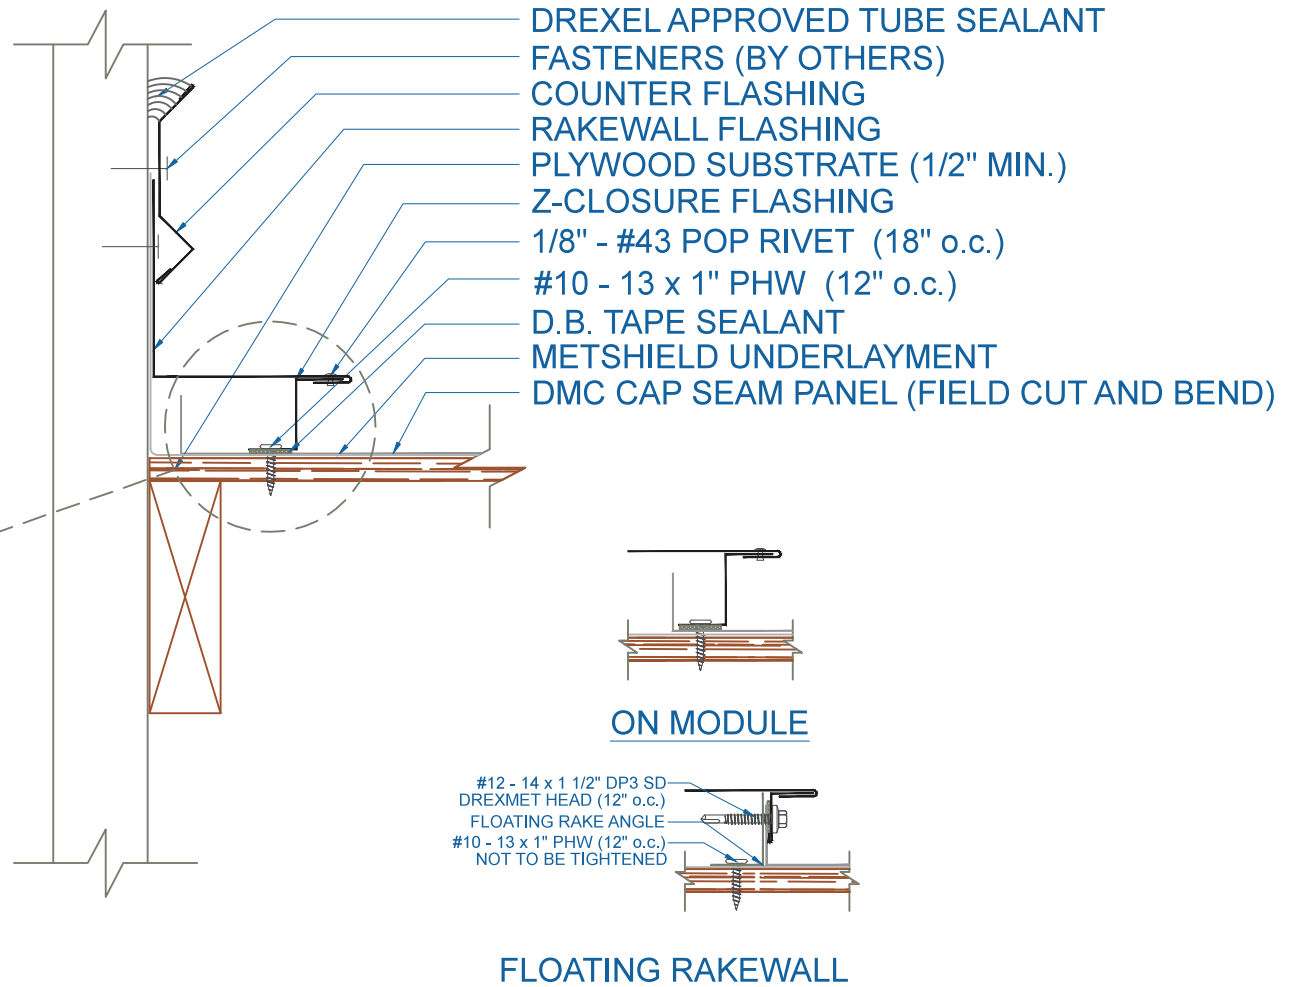

DMC CAP SEAM - PLYWOOD

NTS

EFFECTIVE DATE: 08-14-2013
 SUBJECT TO CHANGE WITHOUT NOTICE

RAKEWALL

SCALE: 3" = 1'-0"