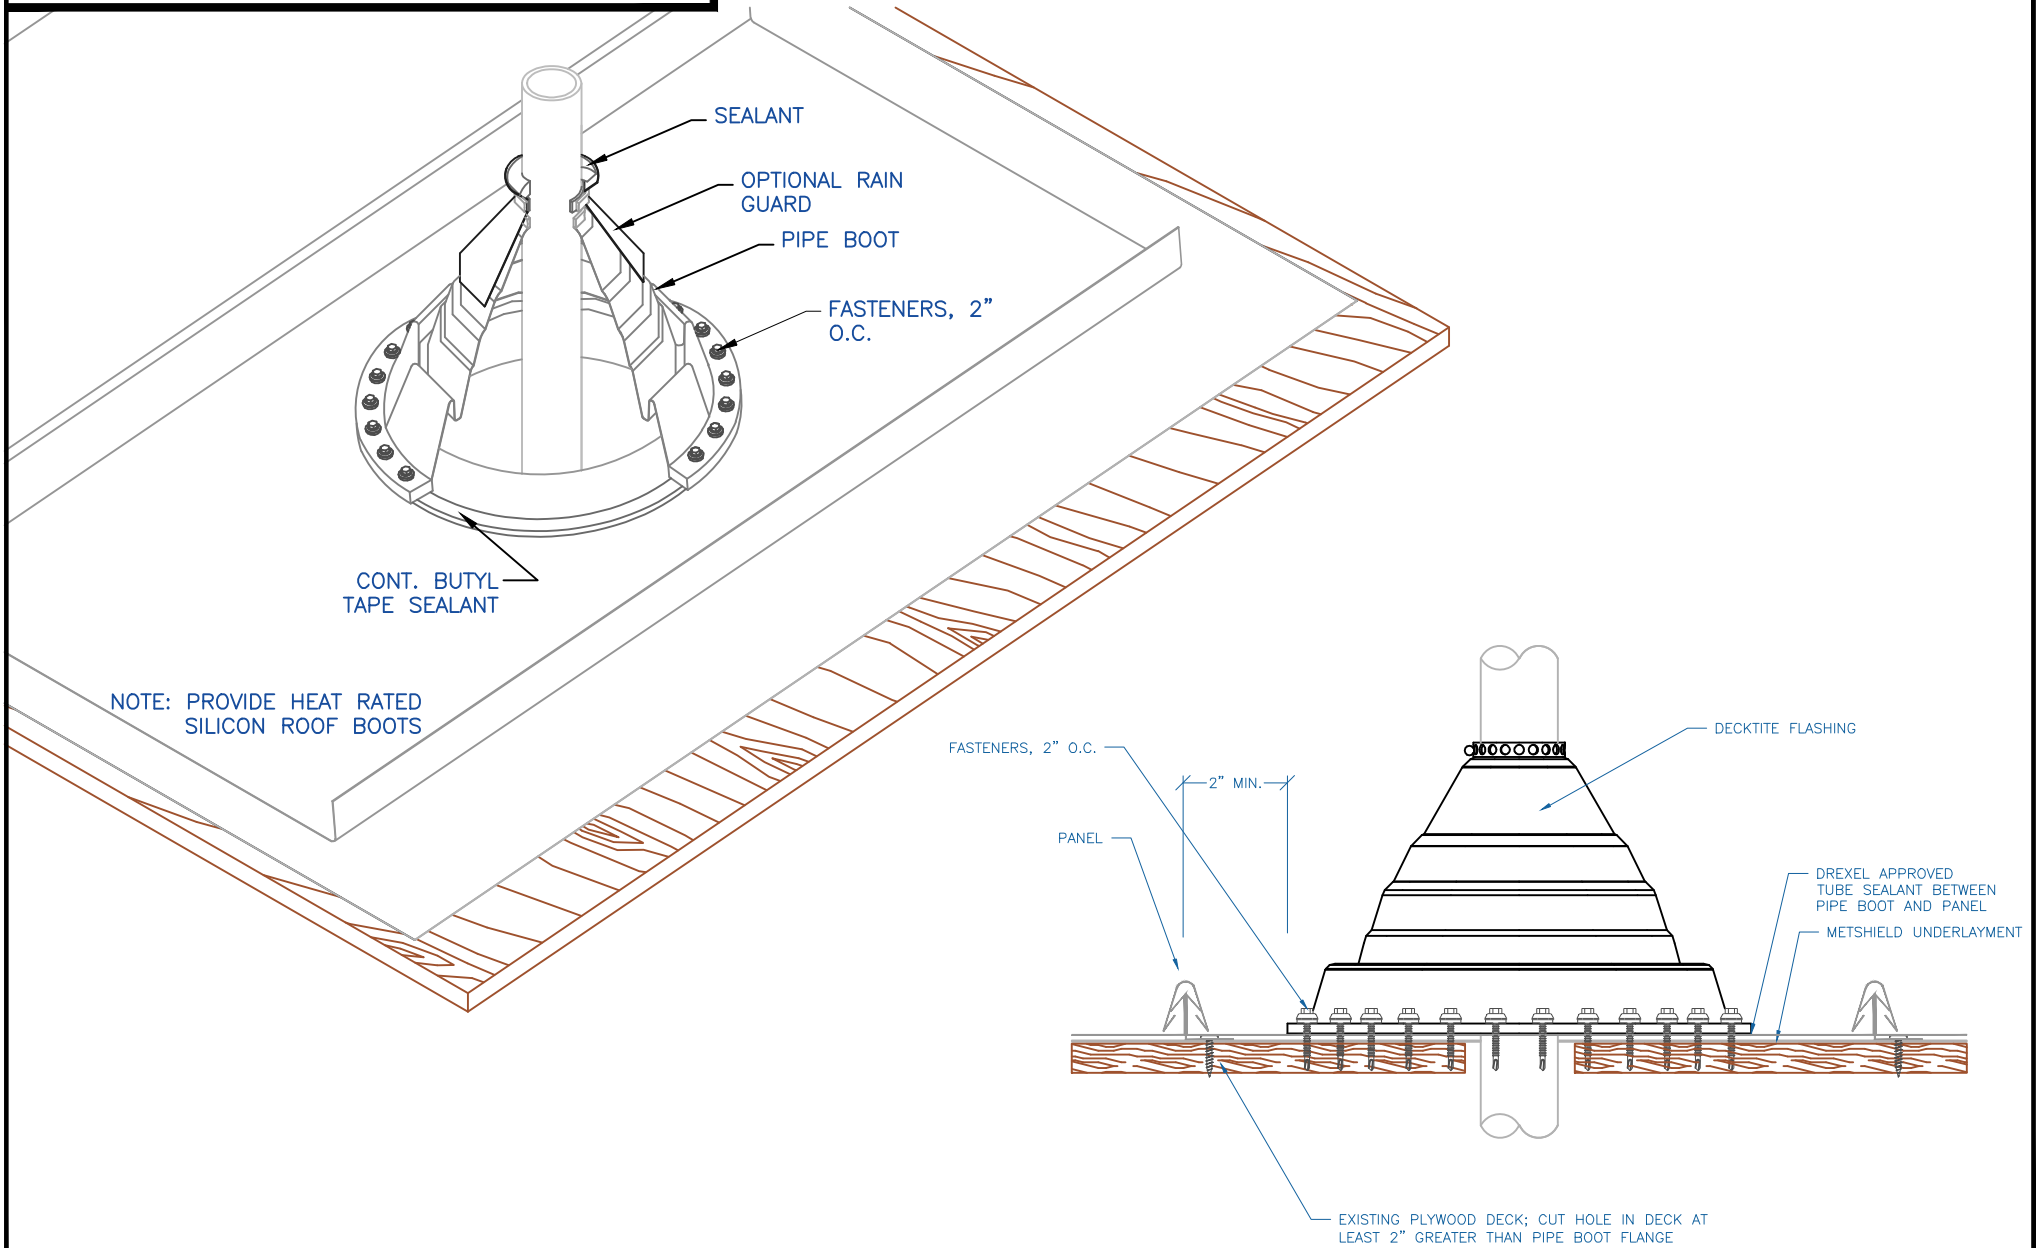

# DMC CAP SEAM - PLYWOOD

## PIPE FLASHING DETAIL

SCALE: NTS