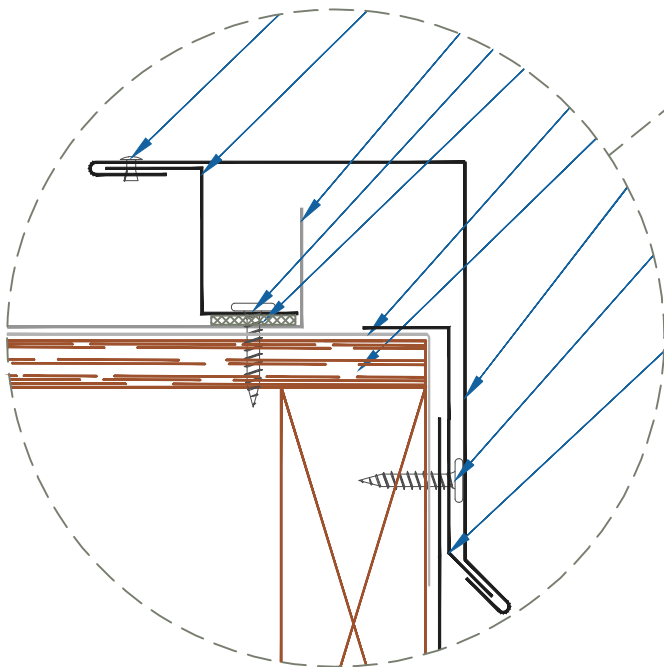

DMC CAP SEAM - PLYWOOD

ZOOMED IN VIEW

NTS

ON MODULE

FLOATING GABLE

EFFECTIVE DATE: 08-14-2013
 SUBJECT TO CHANGE WITHOUT NOTICE

GABLE
 SCALE: 3" = 1'-0"