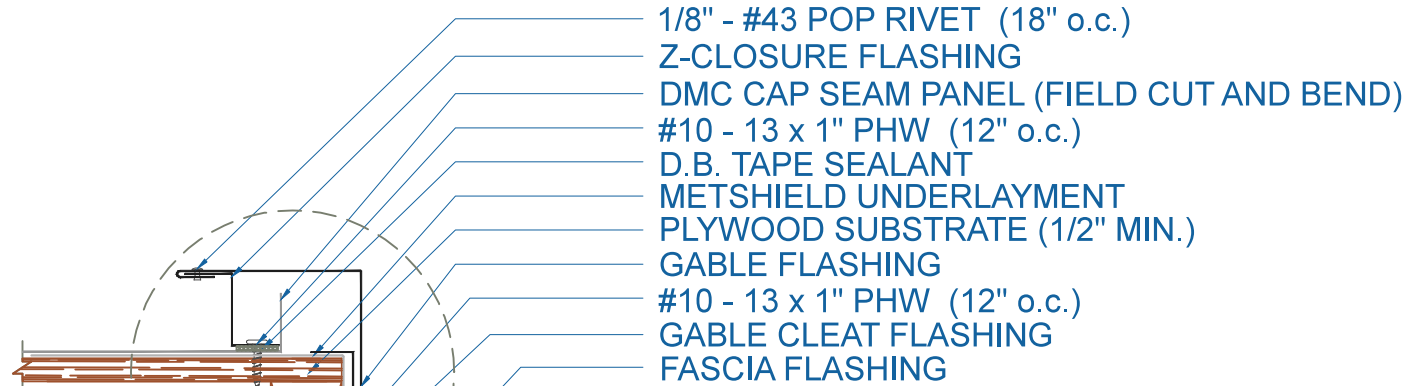

DMC CAP SEAM - PLYWOOD

ZOOMED IN VIEW

NTS

ON MODULE

FLOATING GABLE

EFFECTIVE DATE: 08-14-2013
 SUBJECT TO CHANGE WITHOUT NOTICE

GABLE
 SCALE: 3" = 1'-0"