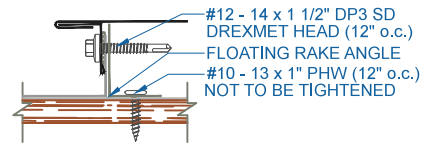

DMC CAP SEAM - PLYWOOD

ZOOMED IN VIEW

NTS

ON MODULE

FLOATING GABLE

EFFECTIVE DATE: 08-14-2013
 SUBJECT TO CHANGE WITHOUT NOTICE

GABLE
 SCALE: 3" = 1'-0"