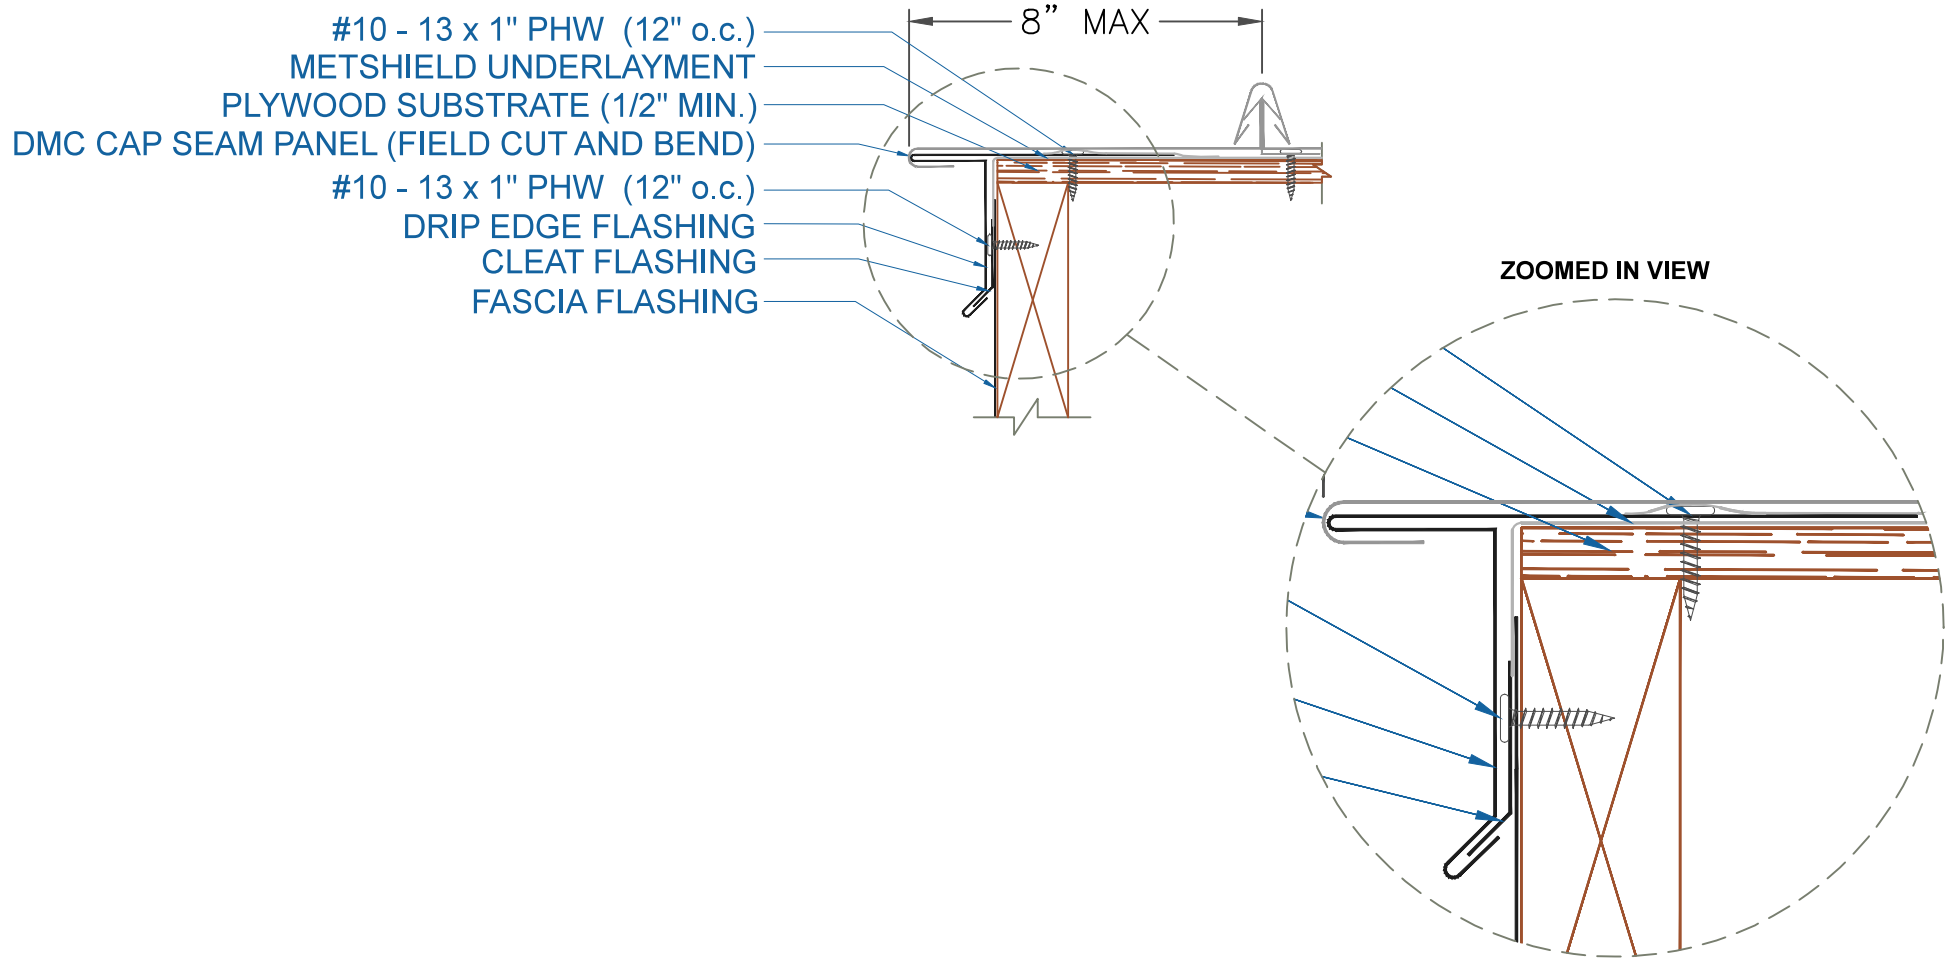

DMC CAP SEAM - PLYWOOD

GABLE w/DRIP EDGE

EFFECTIVE DATE: 08-14-2013
SUBJECT TO CHANGE WITHOUT NOTICE

SCALE: 3" = 1'-0"