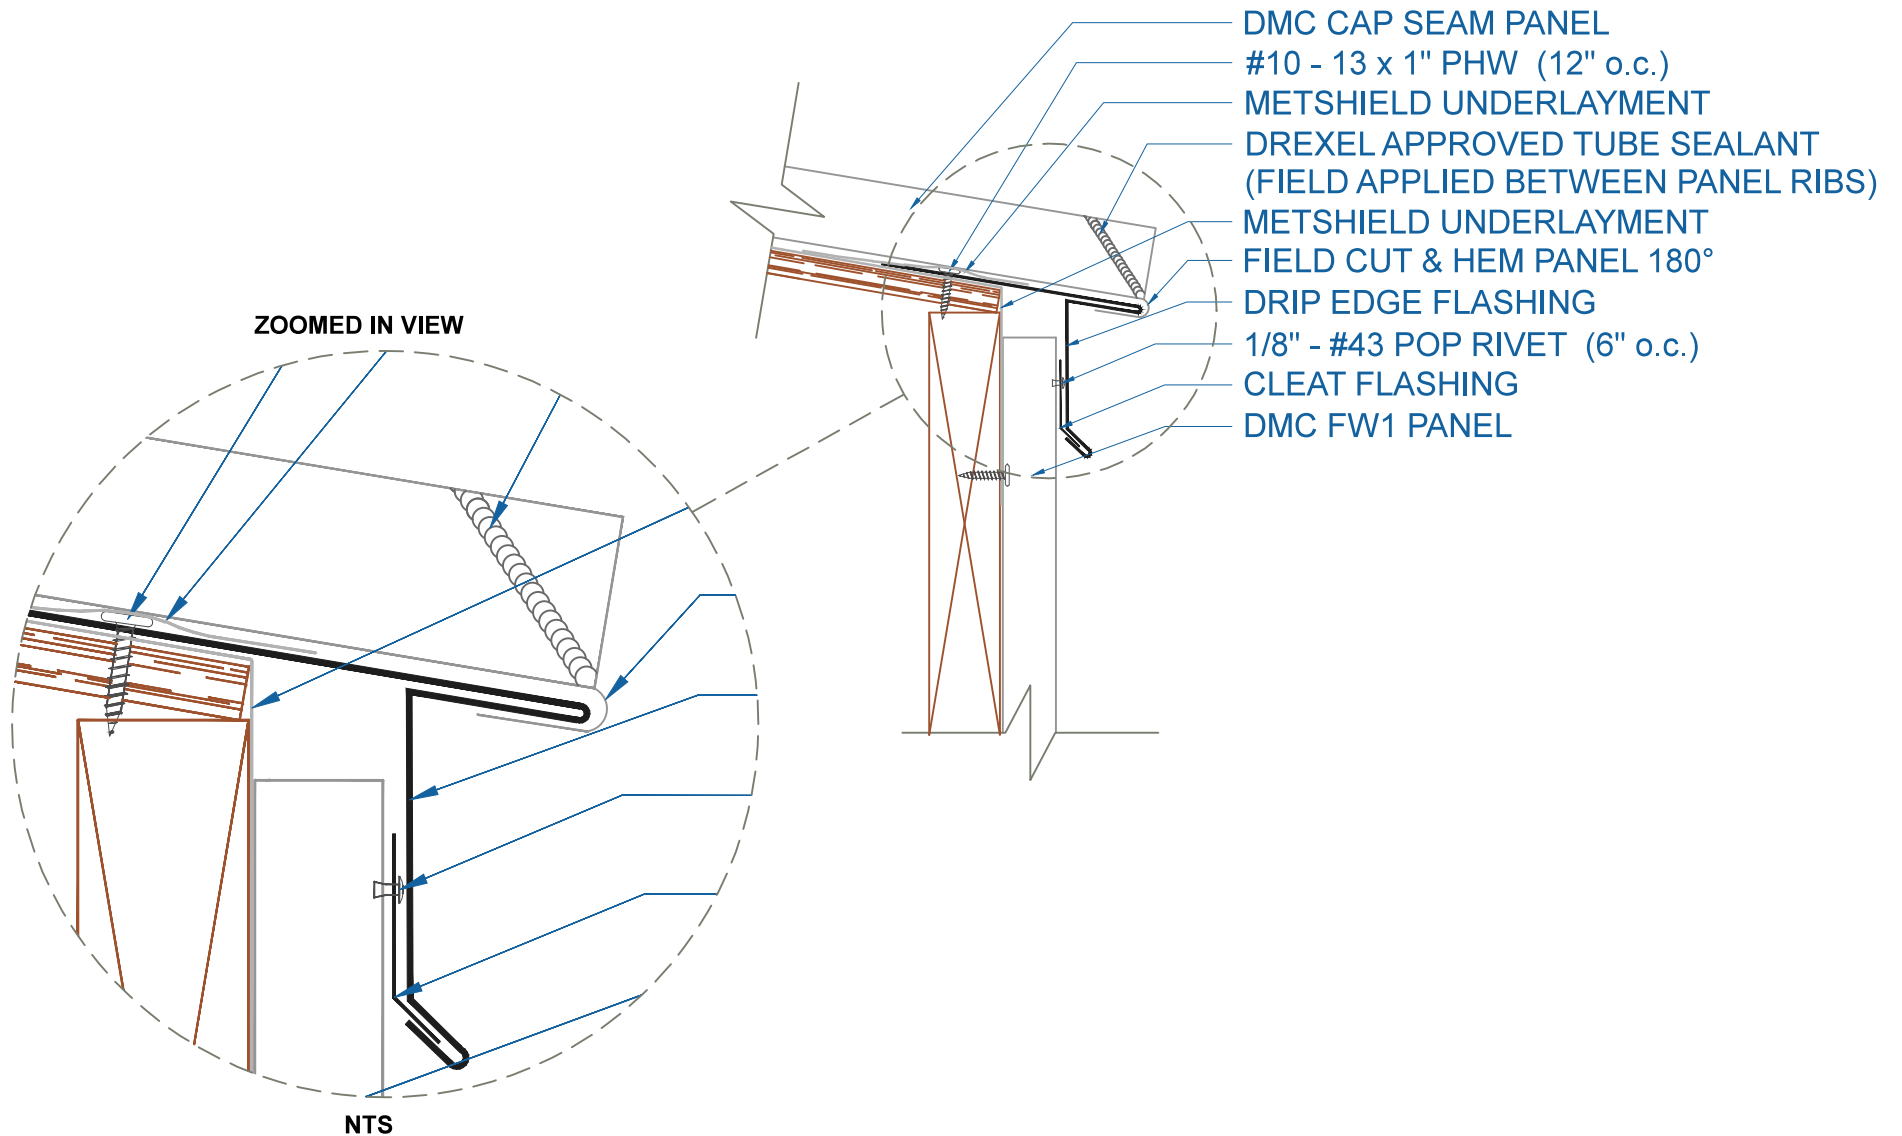

DMC CAP SEAM - PLYWOOD

DRIP EDGE w/FLUSH PANEL

SCALE: 3" = 1'-0"

EFFECTIVE DATE: 08-14-2013
SUBJECT TO CHANGE WITHOUT NOTICE

DrexelMetals
Roofing Systems + Custom Fabrication