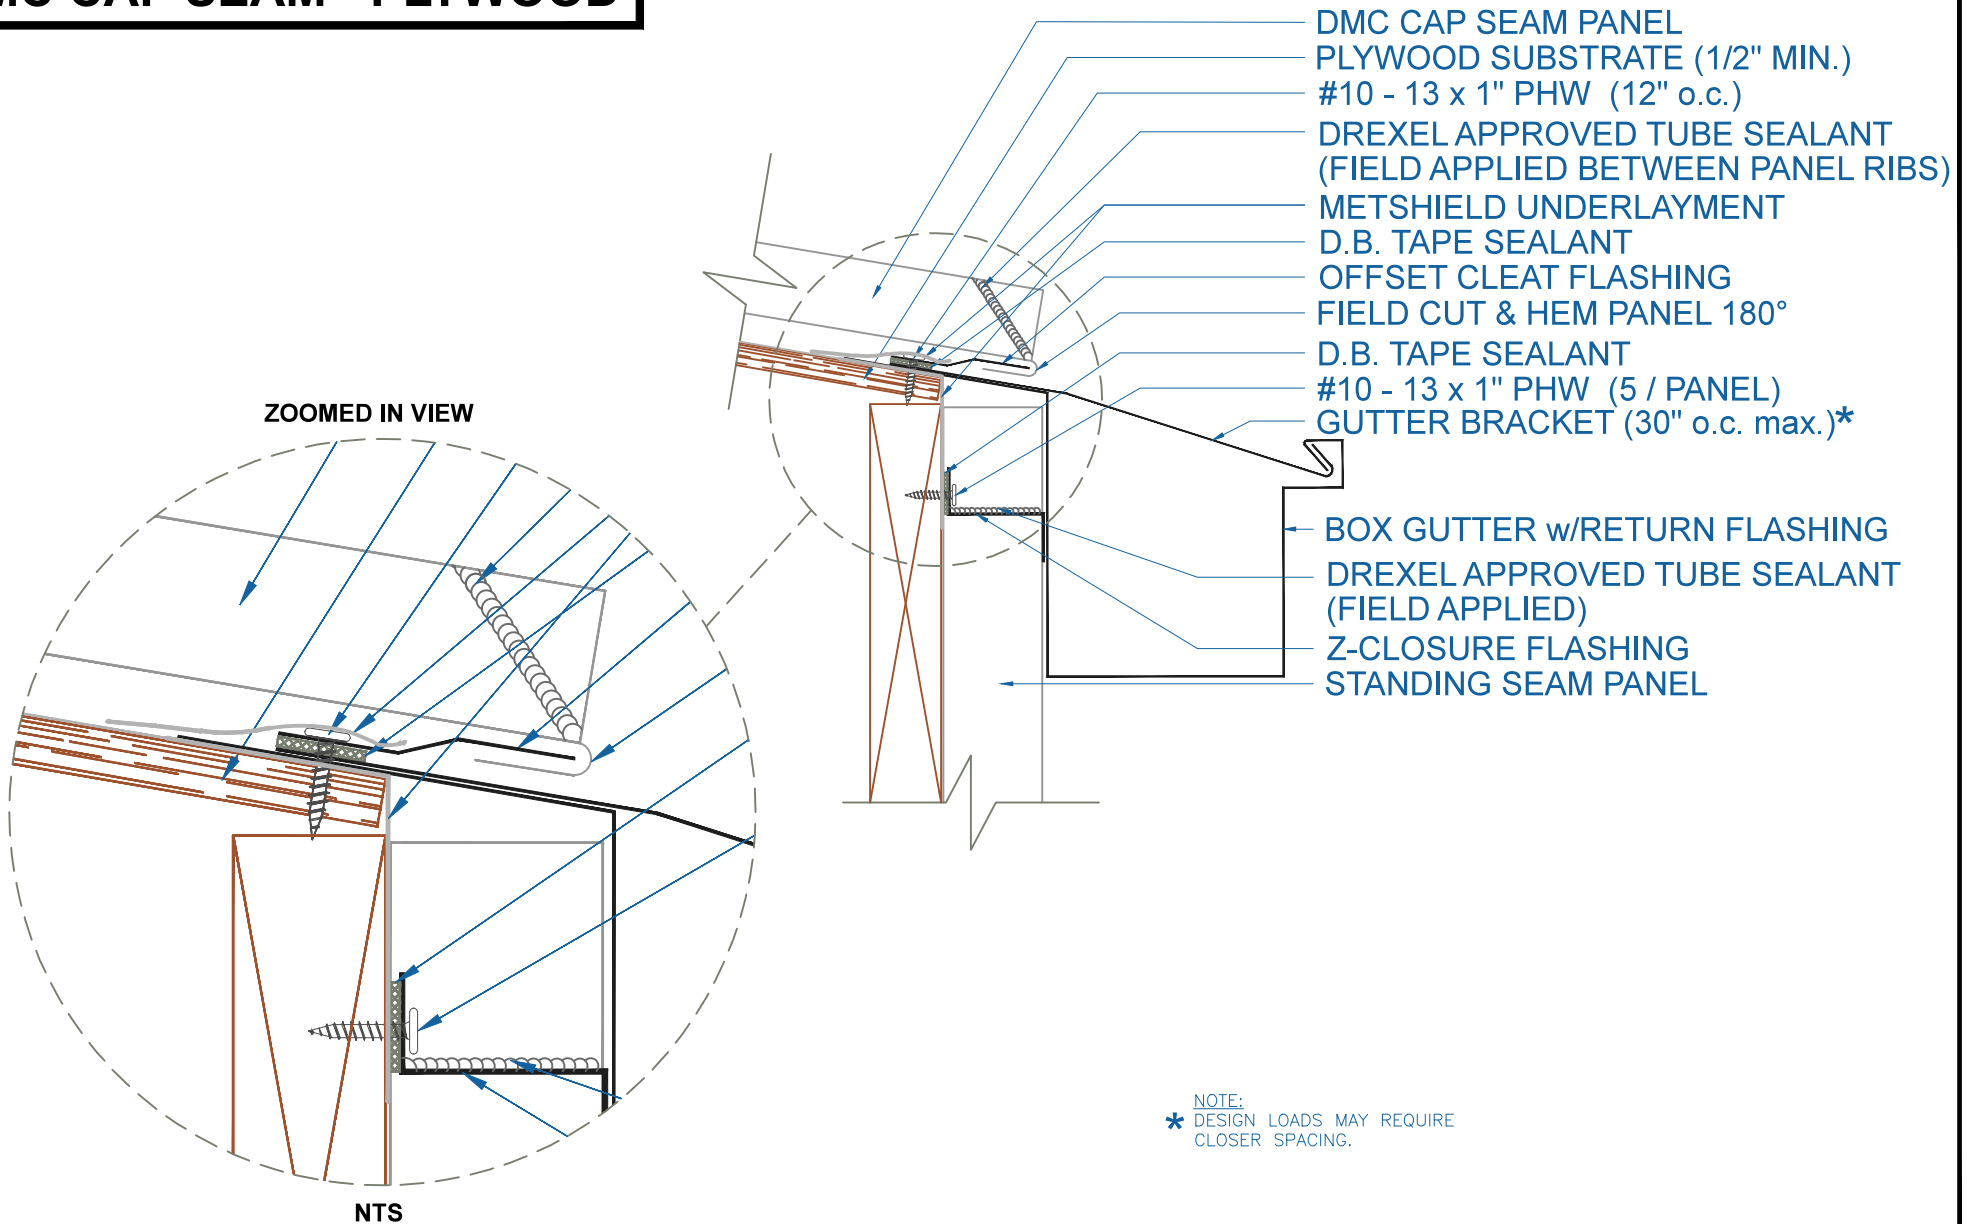

DMC CAP SEAM - PLYWOOD

BOX GUTTER w/RETURN w/STANDING SEAM PANEL

SCALE: 3" = 1'-0"

EFFECTIVE DATE: 08-13-2013
SUBJECT TO CHANGE WITHOUT NOTICE