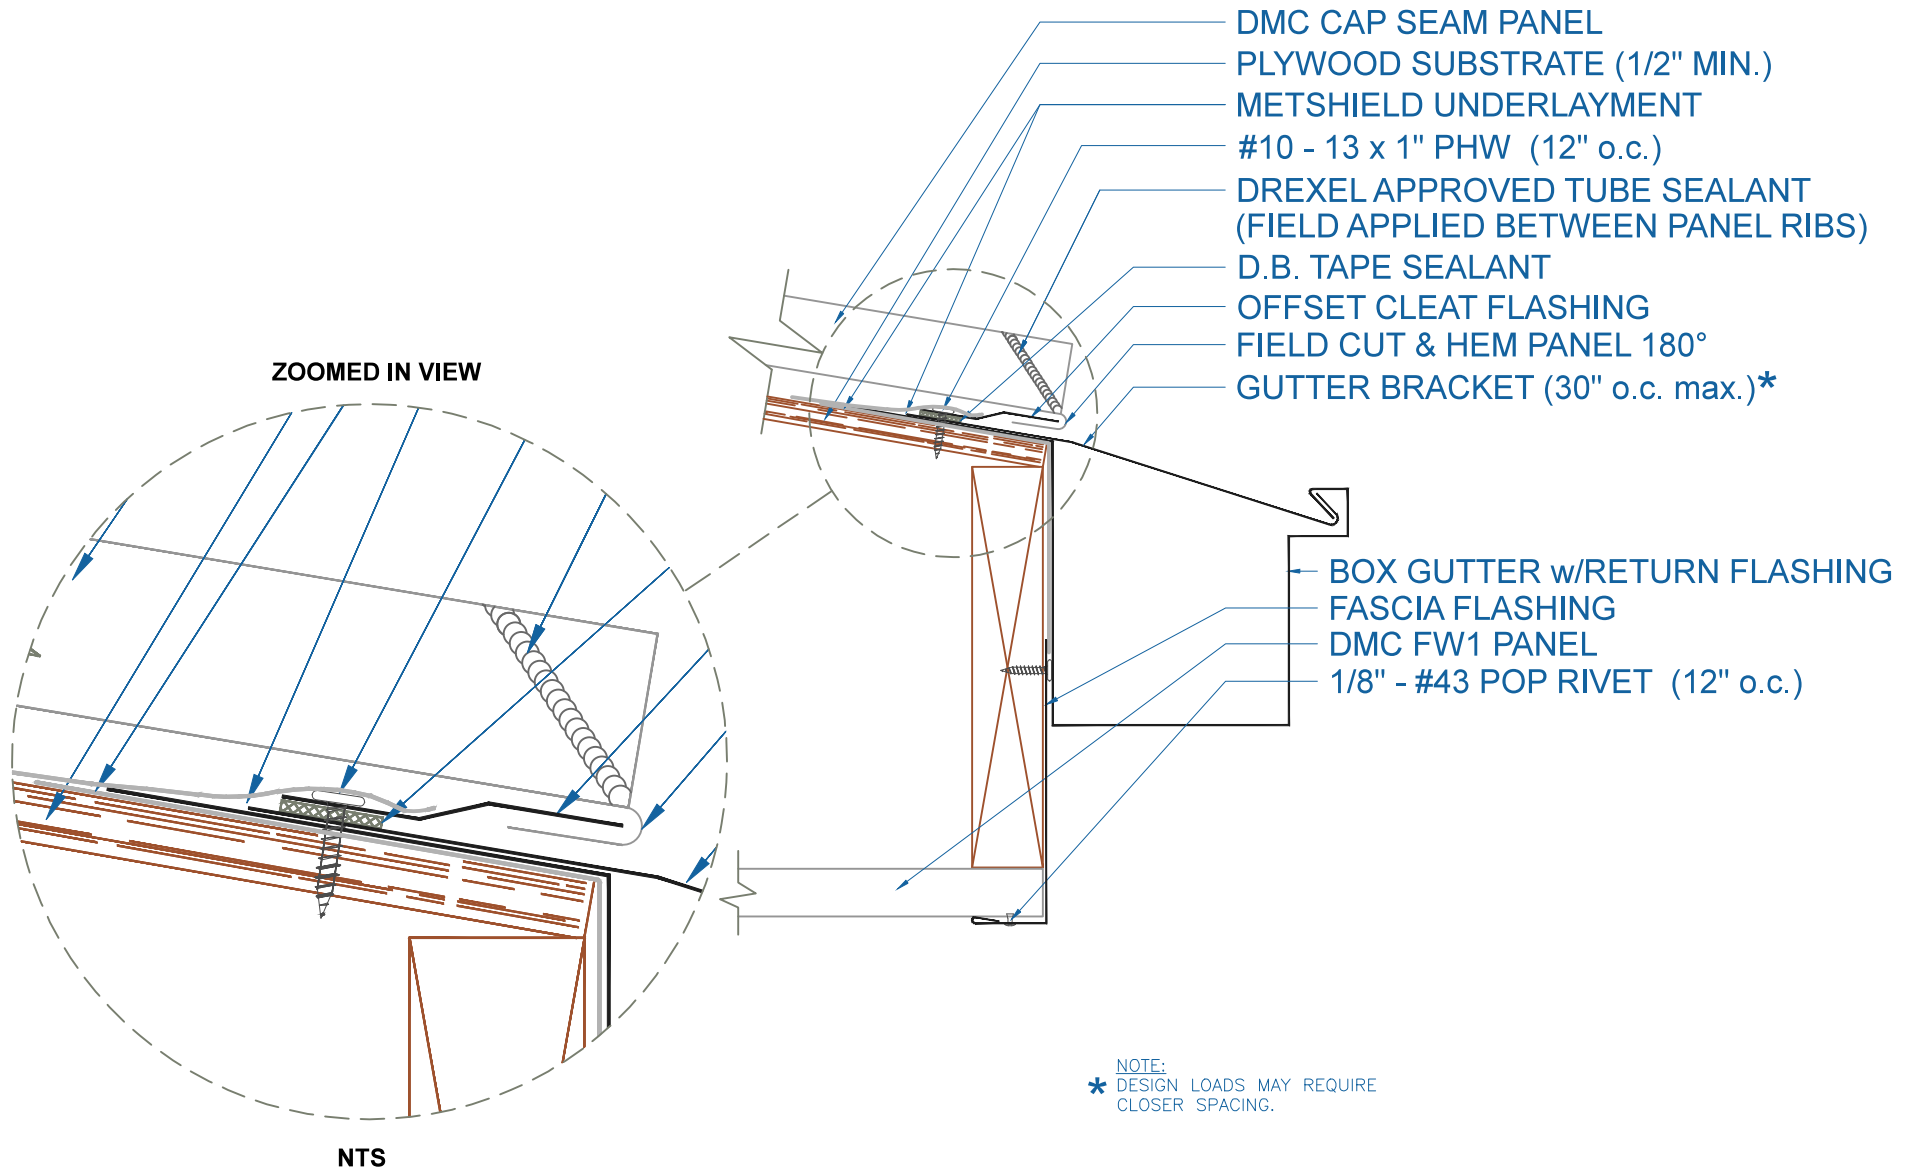

DMC CAP SEAM - PLYWOOD

BOX GUTTER - w/RETURN w/SOFFIT

SCALE: 3" = 1'-0"

EFFECTIVE DATE: 08-13-2013
SUBJECT TO CHANGE WITHOUT NOTICE

DrexelMetals
Roofing Systems + Custom Fabrication