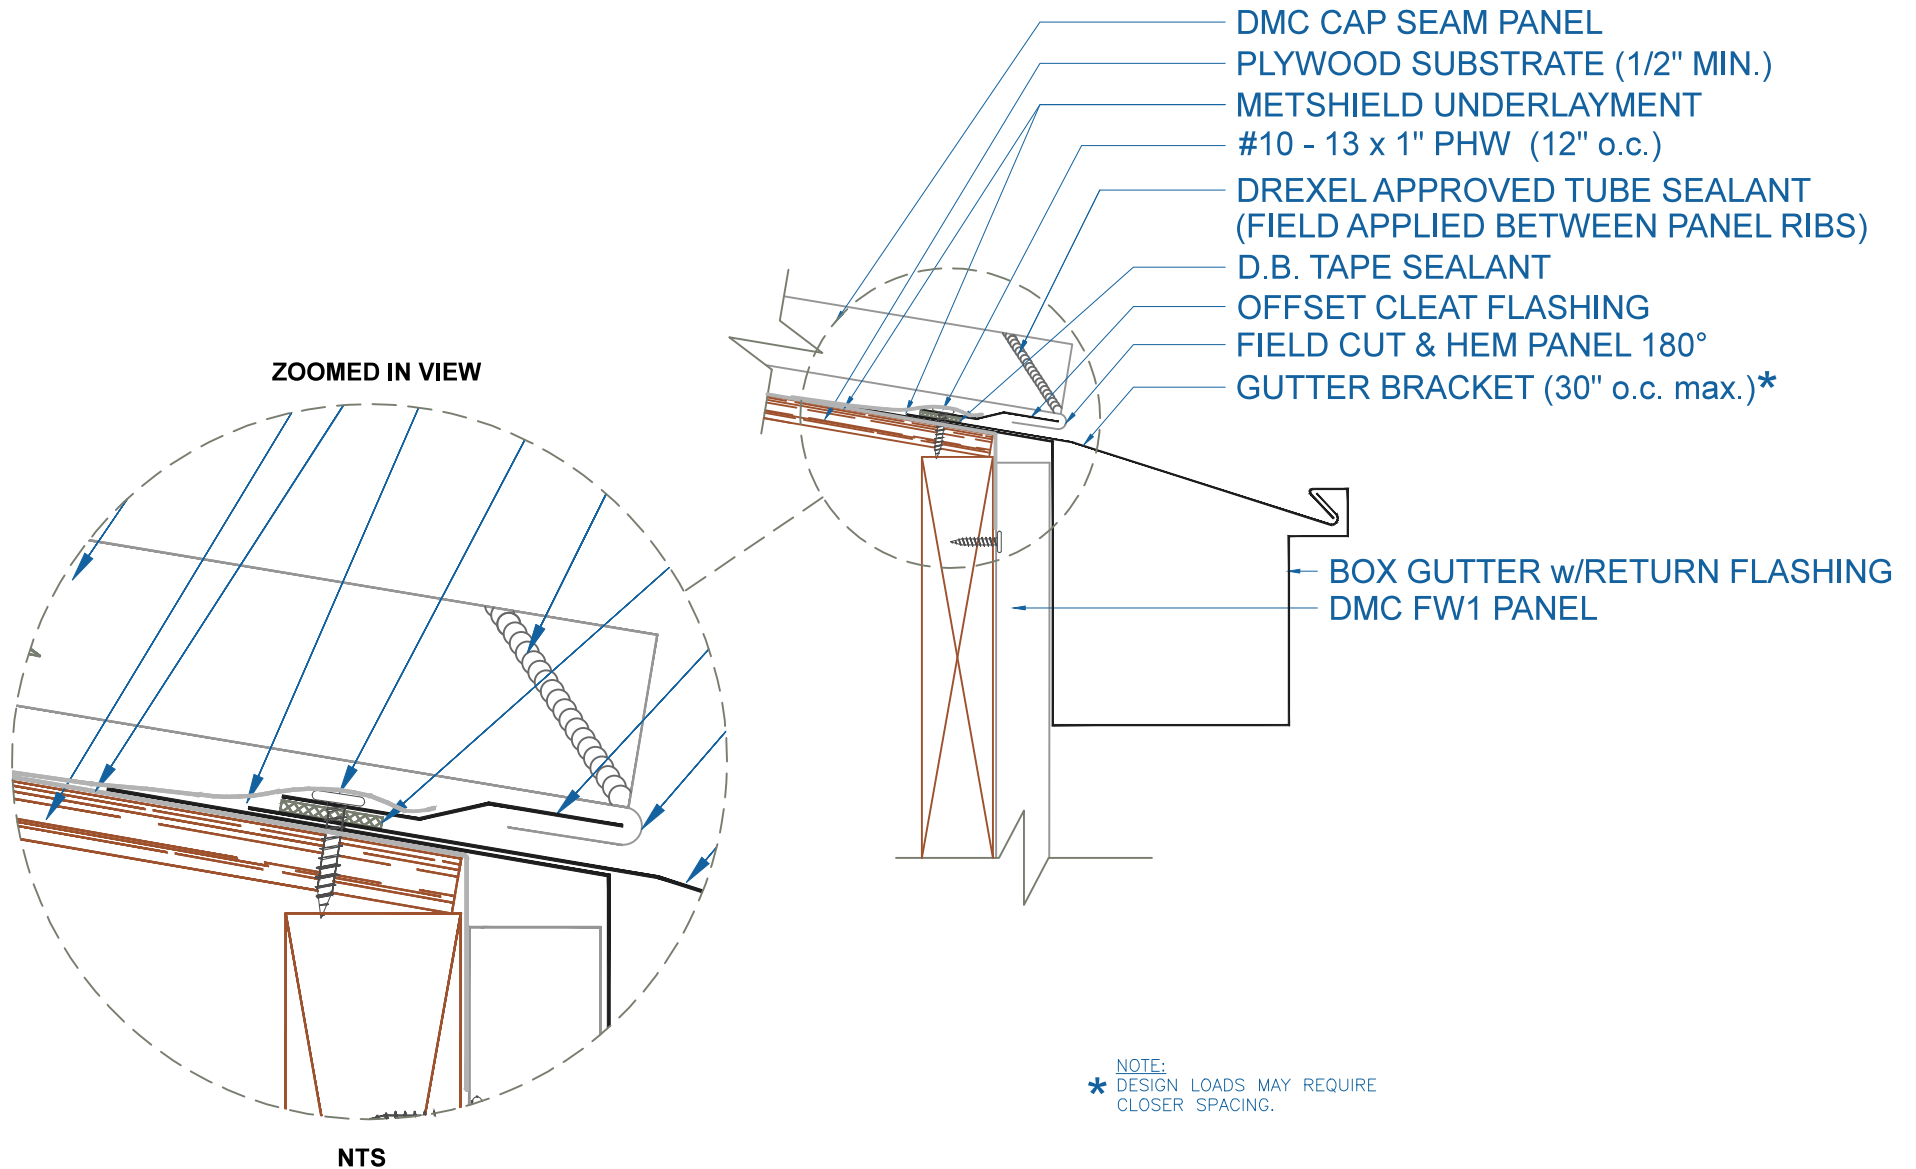

DMC CAP SEAM - PLYWOOD

BOX GUTTER w/RETURN

SCALE: 3" = 1'-0"

EFFECTIVE DATE: 08-13-2013
SUBJECT TO CHANGE WITHOUT NOTICE