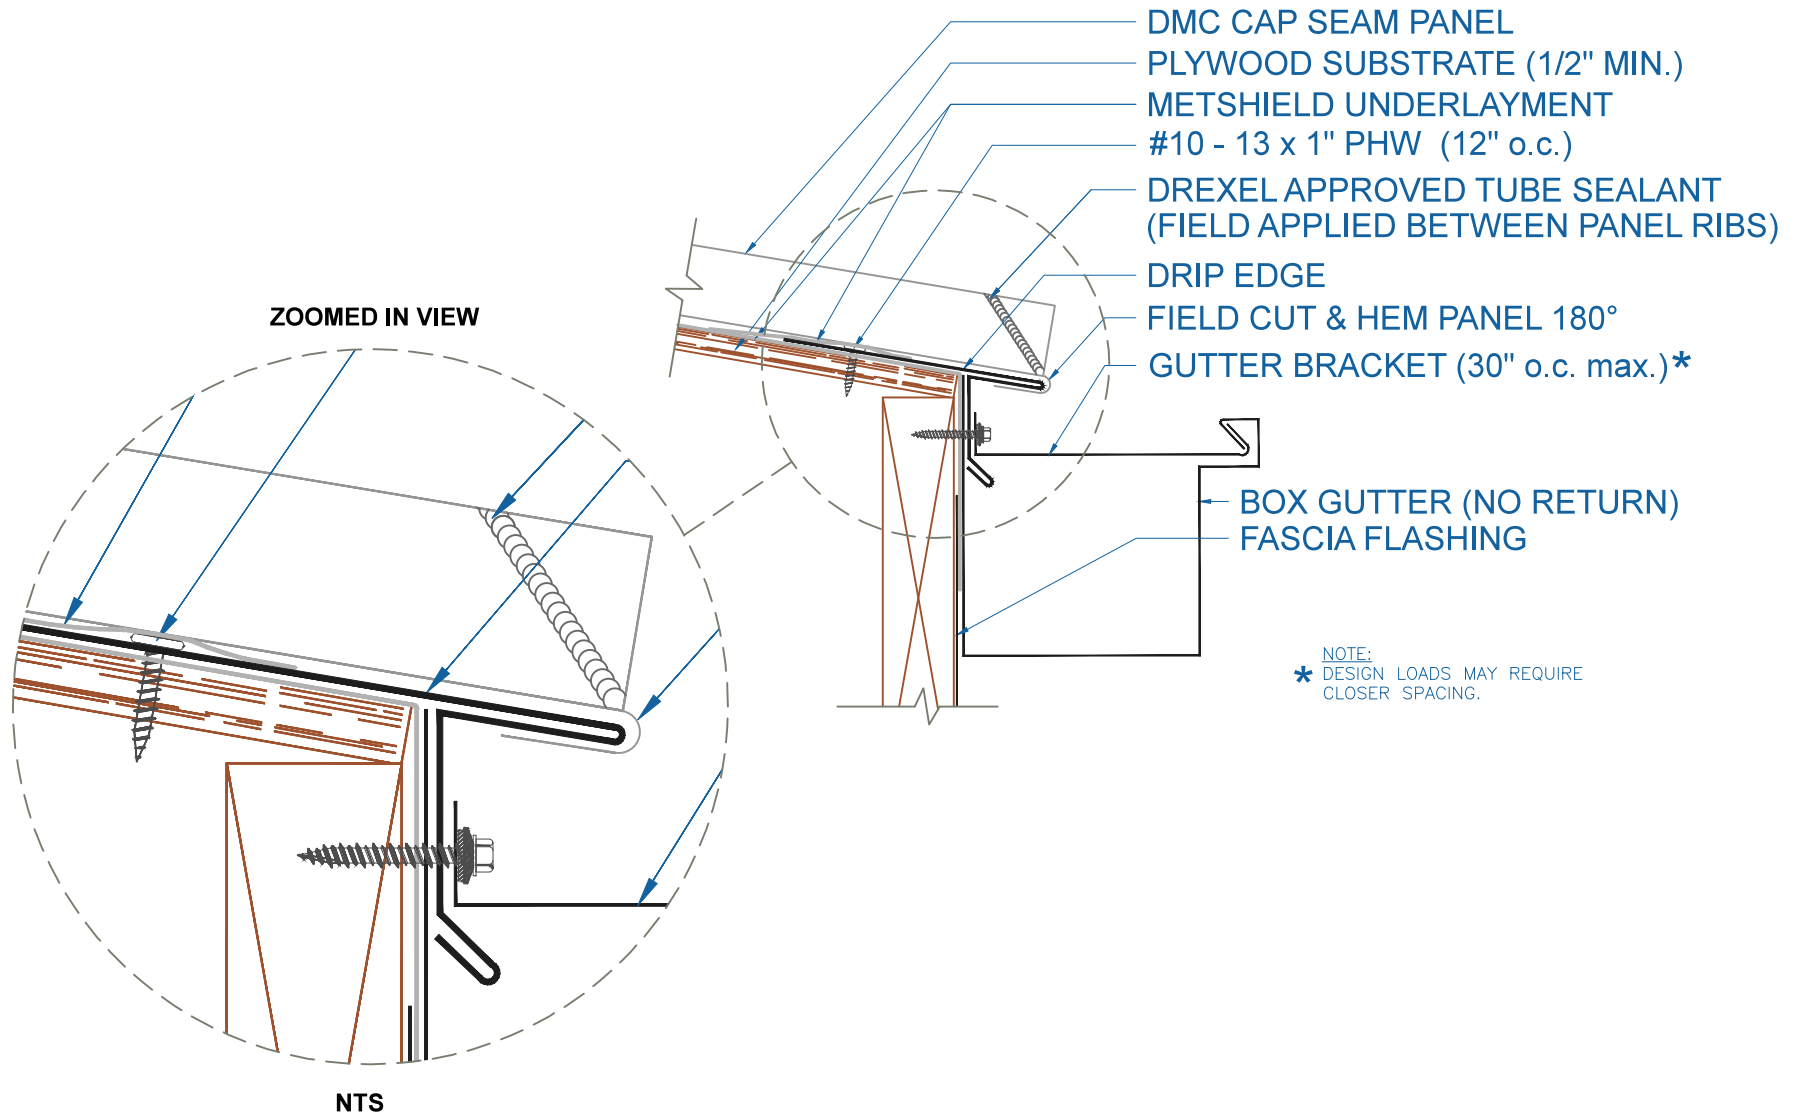

DMC CAP SEAM - PLYWOOD

BOX GUTTER w/DRIP EDGE

SCALE: 3" = 1'-0"

EFFECTIVE DATE: 08-13-2013
SUBJECT TO CHANGE WITHOUT NOTICE