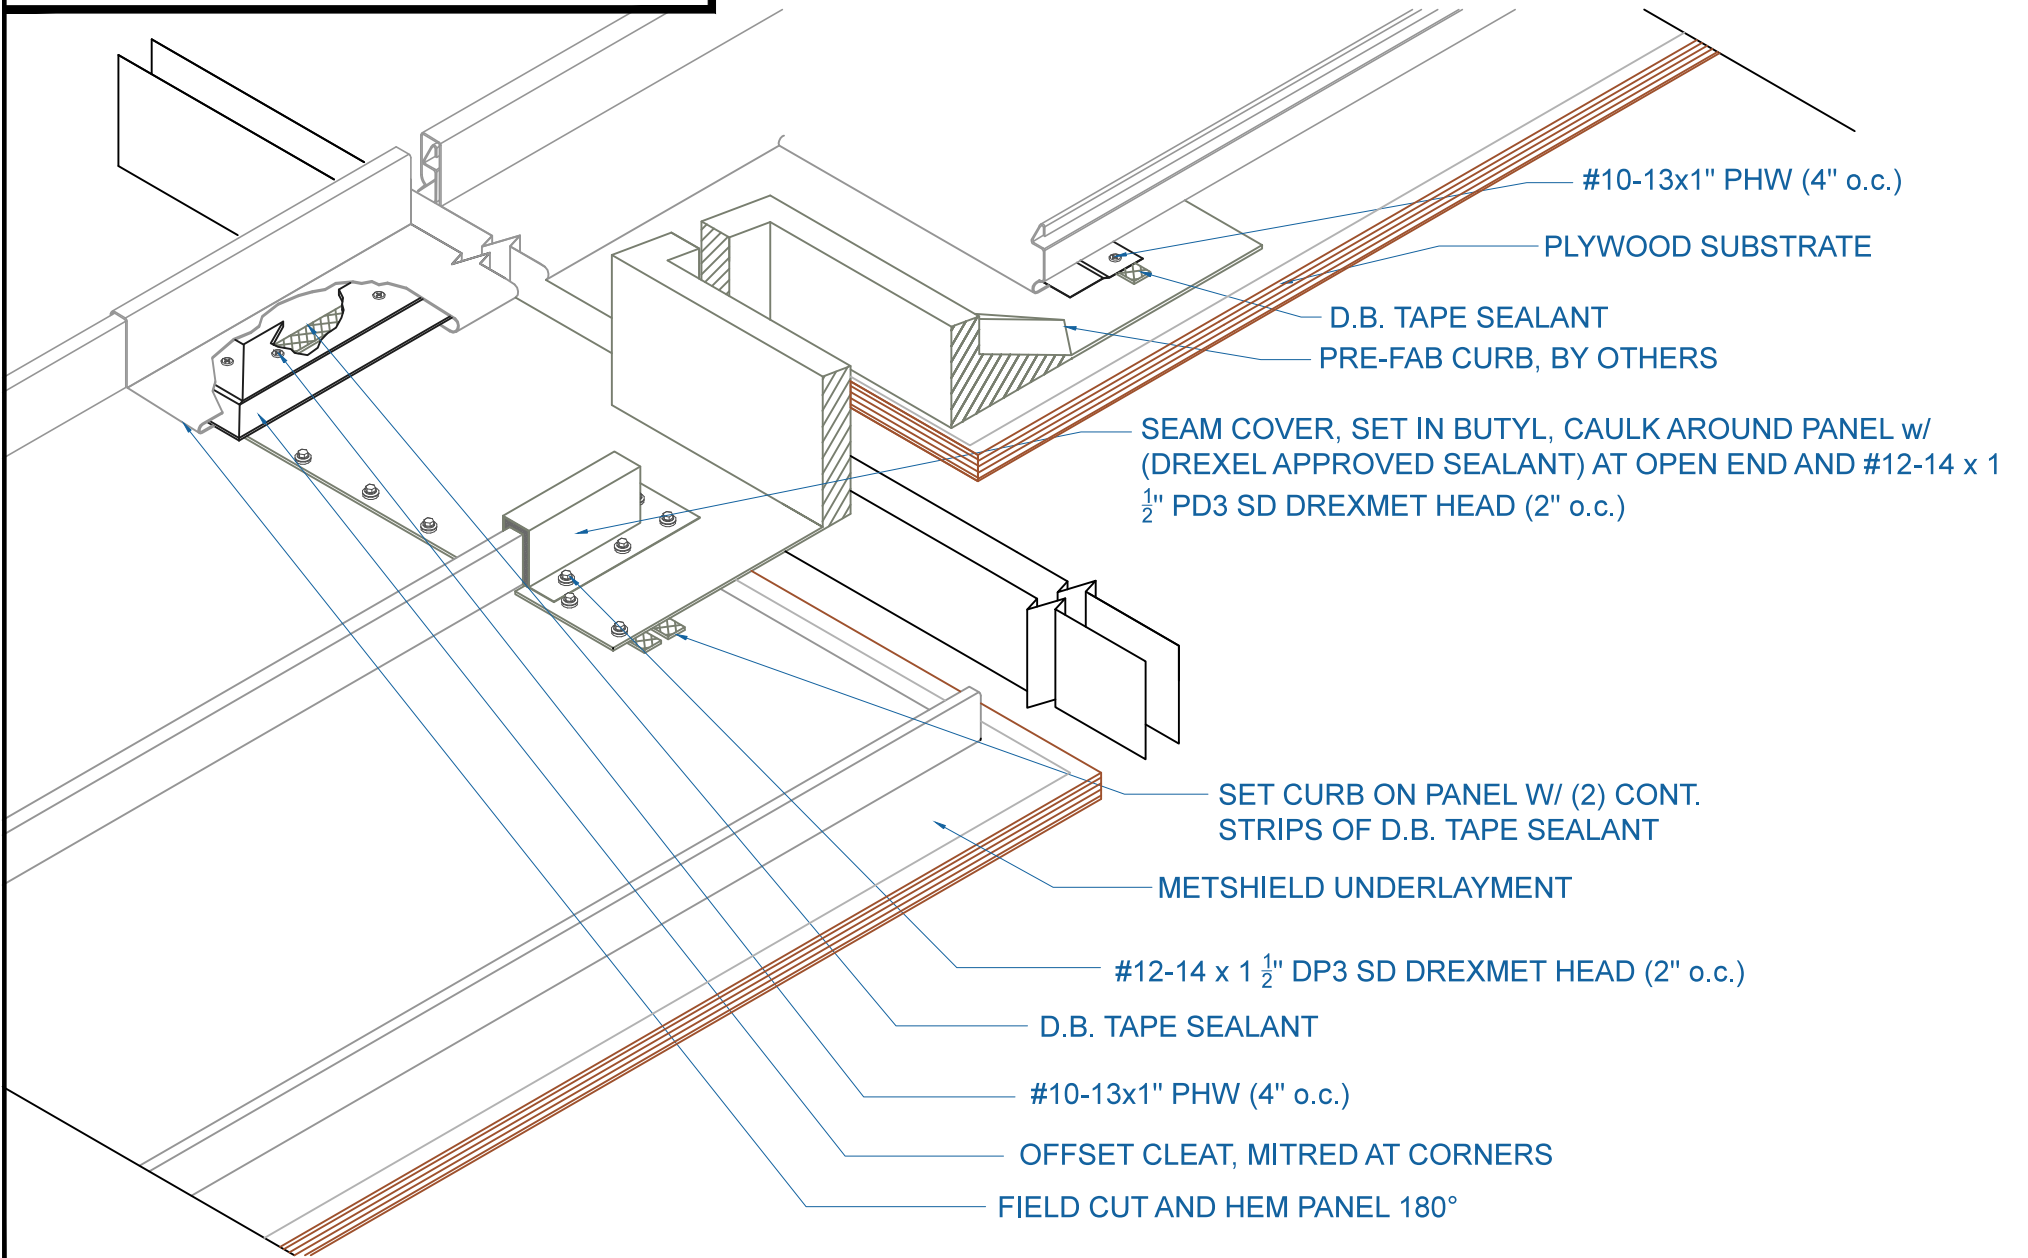

DMC 550S - PLYWOOD

EFFECTIVE DATE: 08-14-2013
SUBJECT TO CHANGE WITHOUT NOTICE

CURB DETAIL

SCALE: NTS