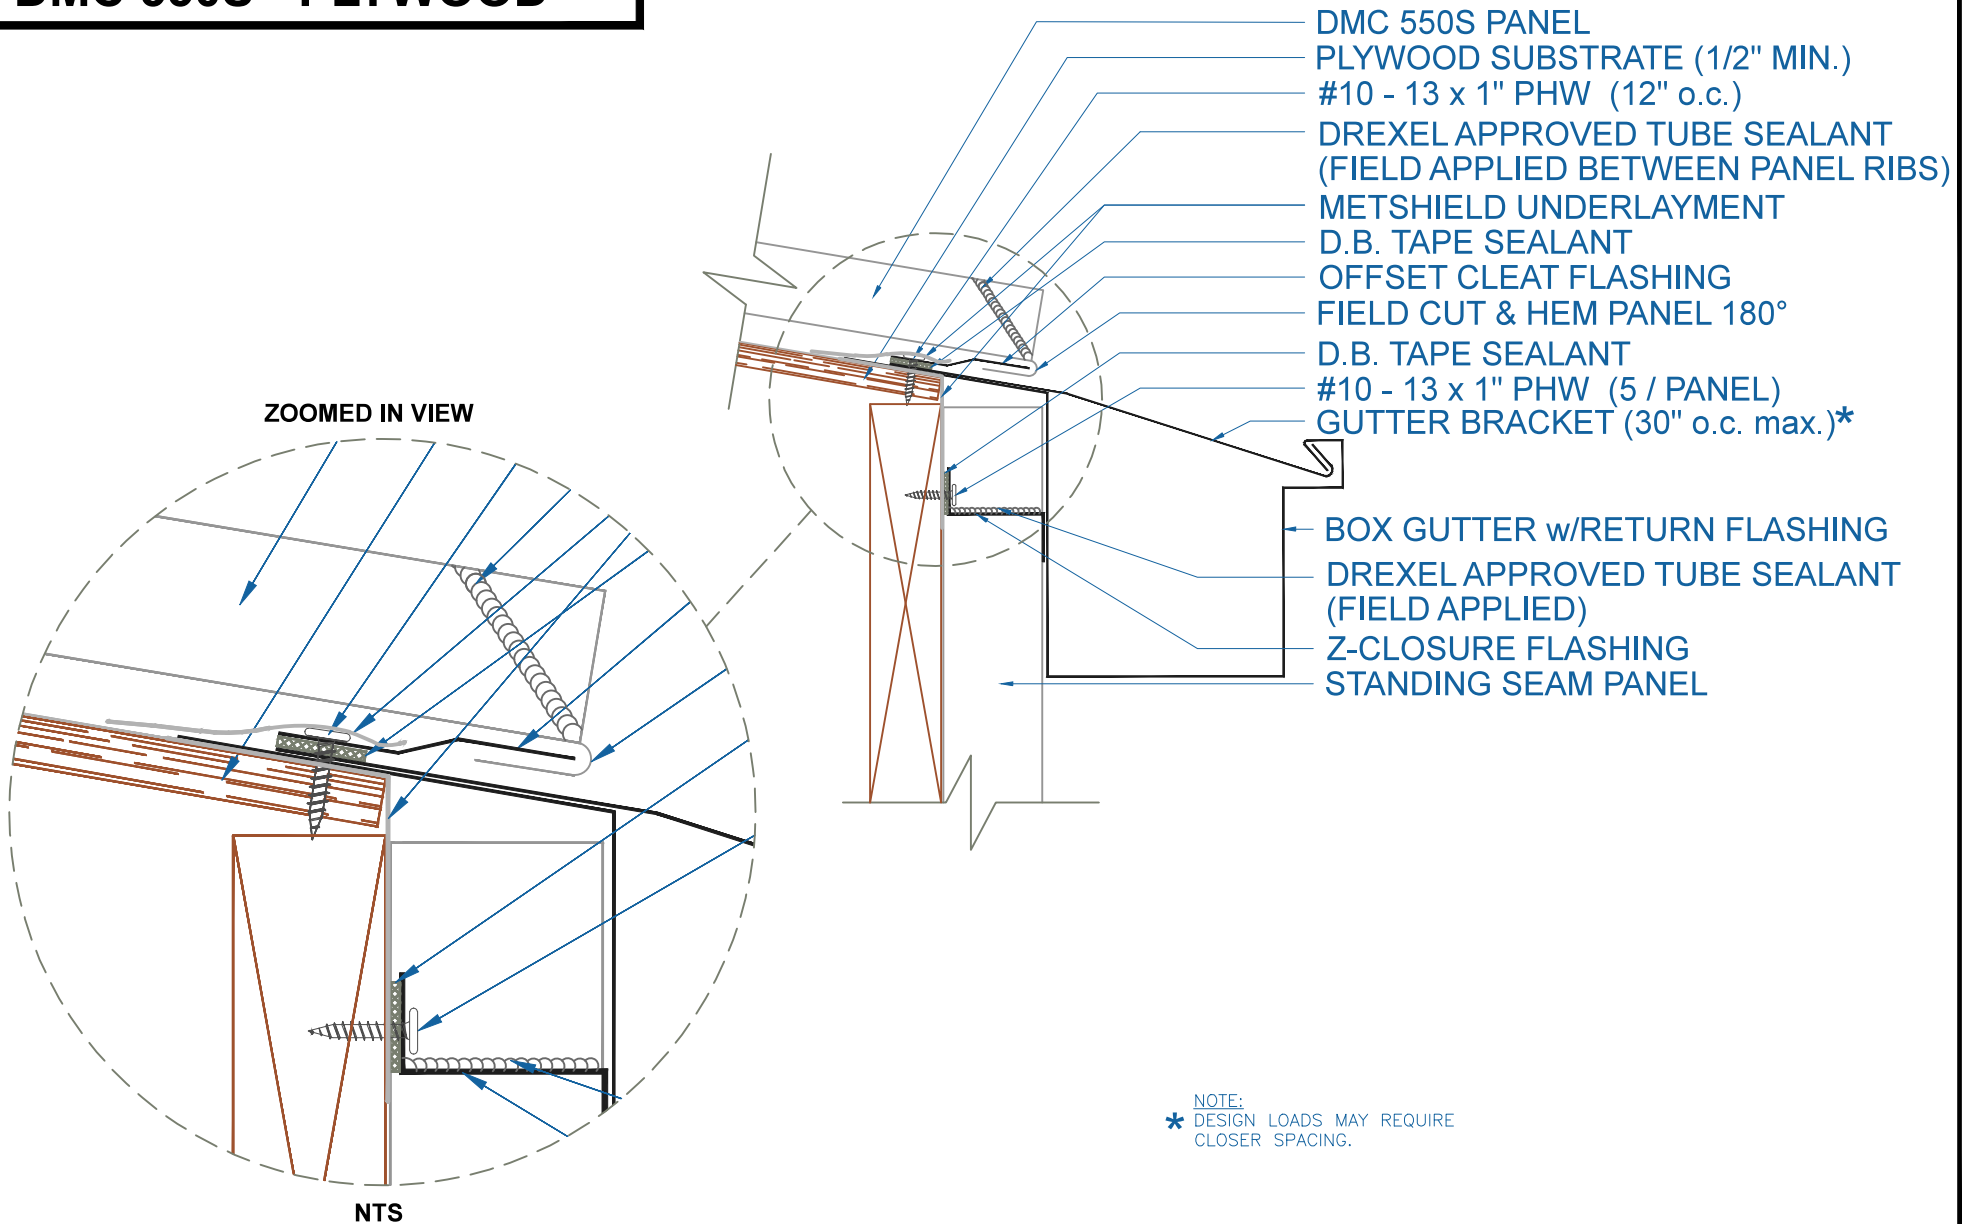

DMC 550S - PLYWOOD

BOX GUTTER w/RETURN w/STANDING SEAM PANEL

SCALE: 3" = 1'-0"

EFFECTIVE DATE: 08-13-2013
SUBJECT TO CHANGE WITHOUT NOTICE