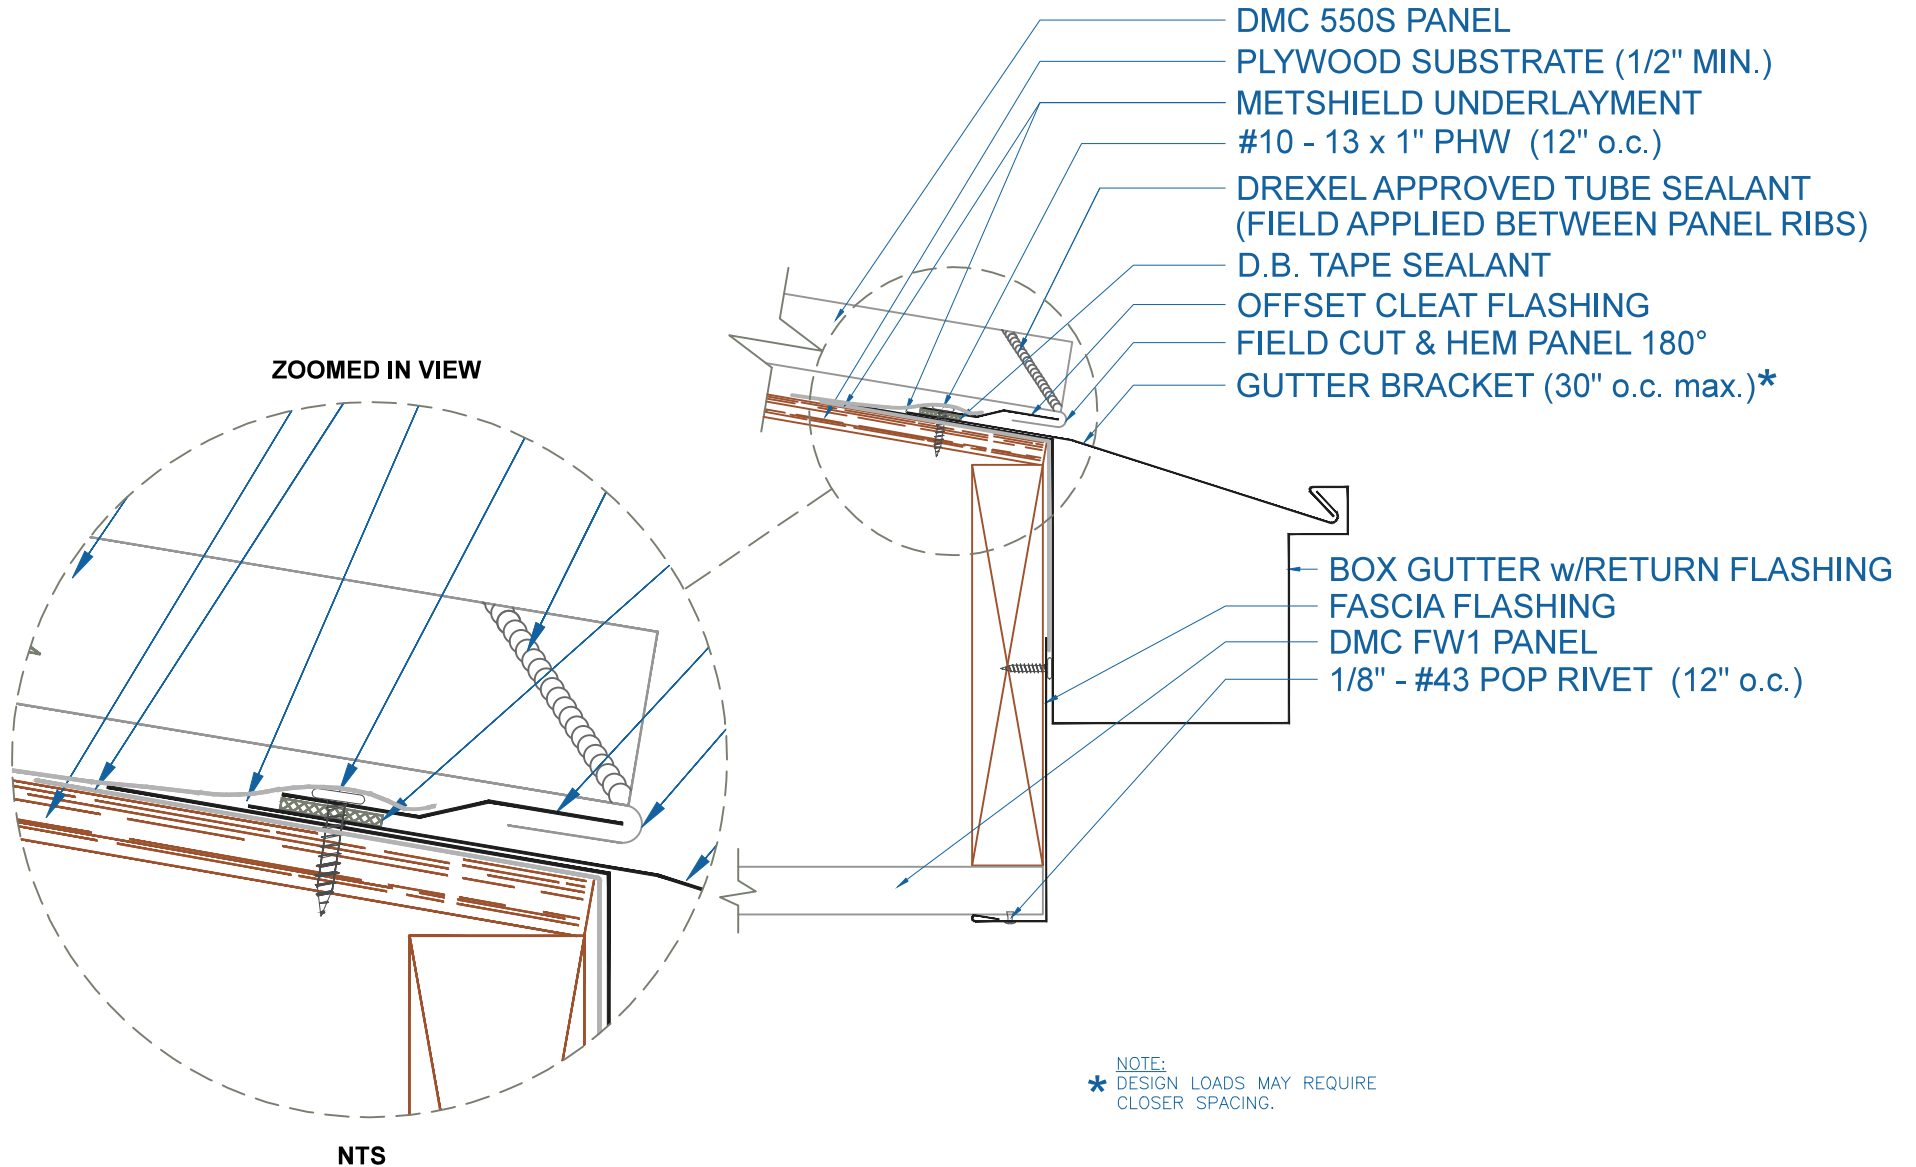

DMC 550S - PLYWOOD

BOX GUTTER - w/RETURN w/SOFFIT

SCALE: 3" = 1'-0"

EFFECTIVE DATE: 08-13-2013
SUBJECT TO CHANGE WITHOUT NOTICE