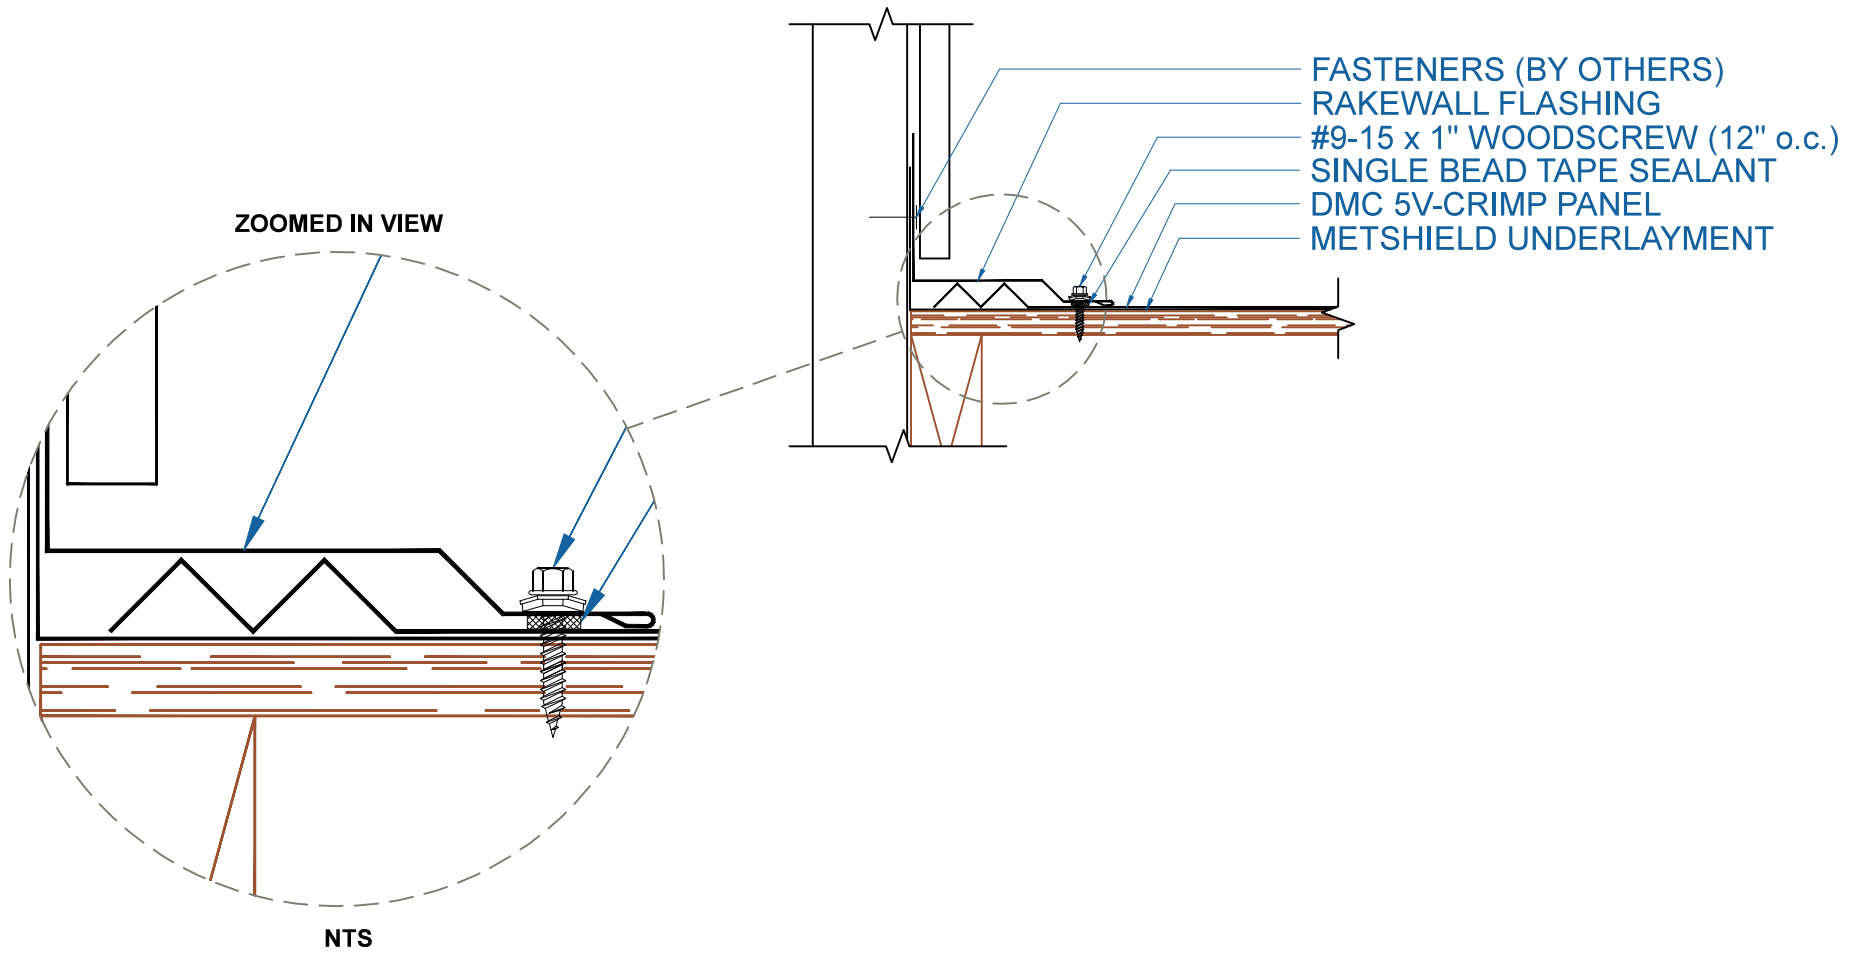

DMC 5V - PLYWOOD

EFFECTIVE DATE: 10-30-14
SUBJECT TO CHANGE WITHOUT NOTICE

RAKEWALL

SCALE: 3" = 1'-0"

Drexel Metals
Roofing Systems + Custom Fabrication