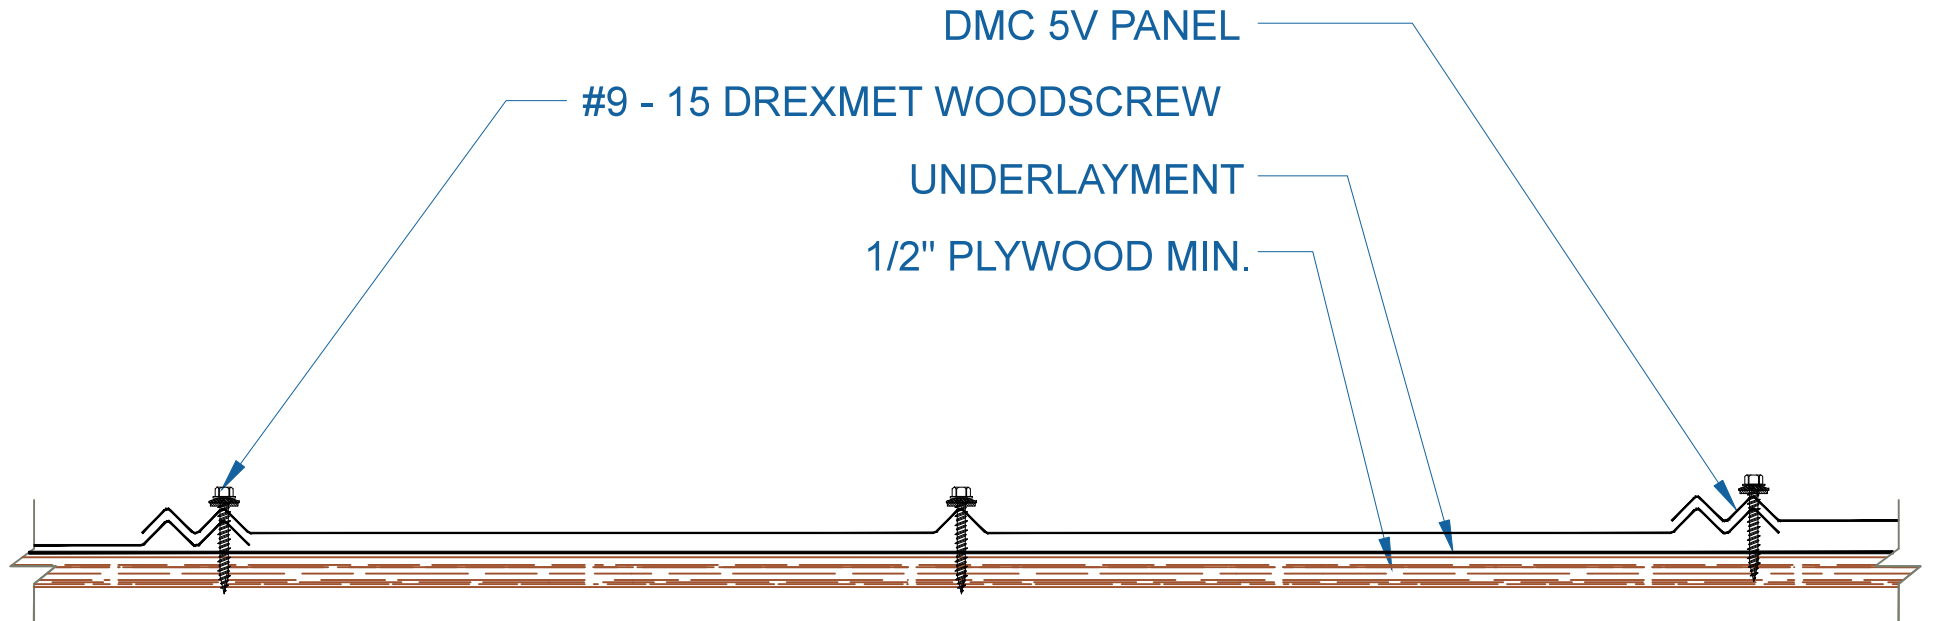

# DMC 5V - PLYWOOD SUBSTRATE

EFFECTIVE DATE: 02-17-2016  
SUBJECT TO CHANGE WITHOUT NOTICE

## PANEL INSTALLATION

SCALE: NTS

**DrexelMetals**  
Roofing Systems + Custom Fabrication