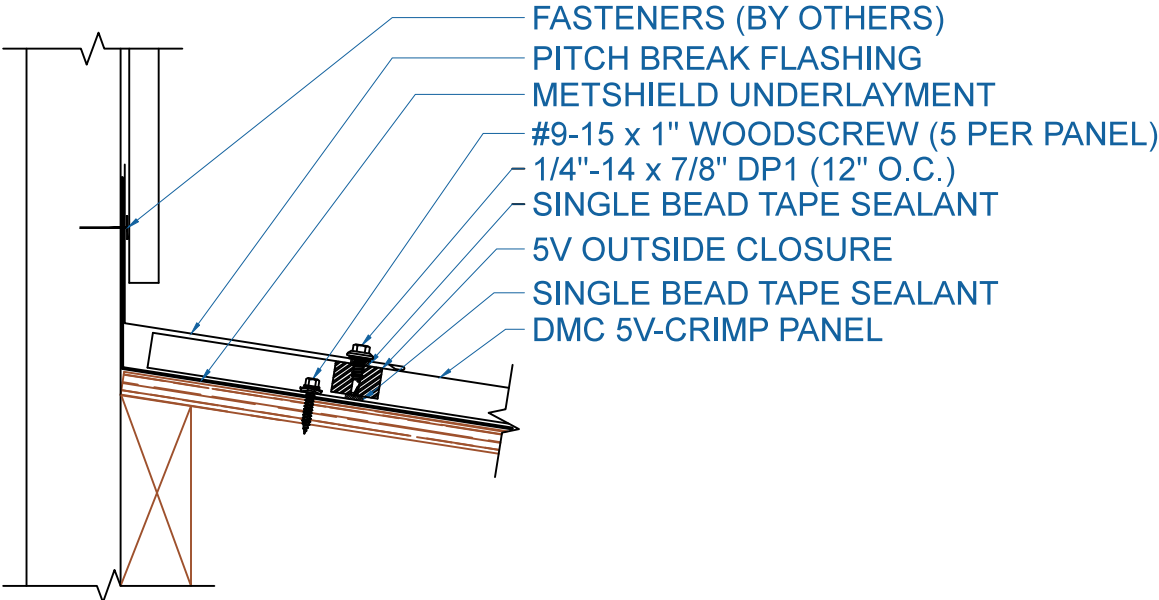

DMC 5V - PLYWOOD

EFFECTIVE DATE: 10-29-14
SUBJECT TO CHANGE WITHOUT NOTICE

HEADWALL

SCALE: 3" = 1'-0"