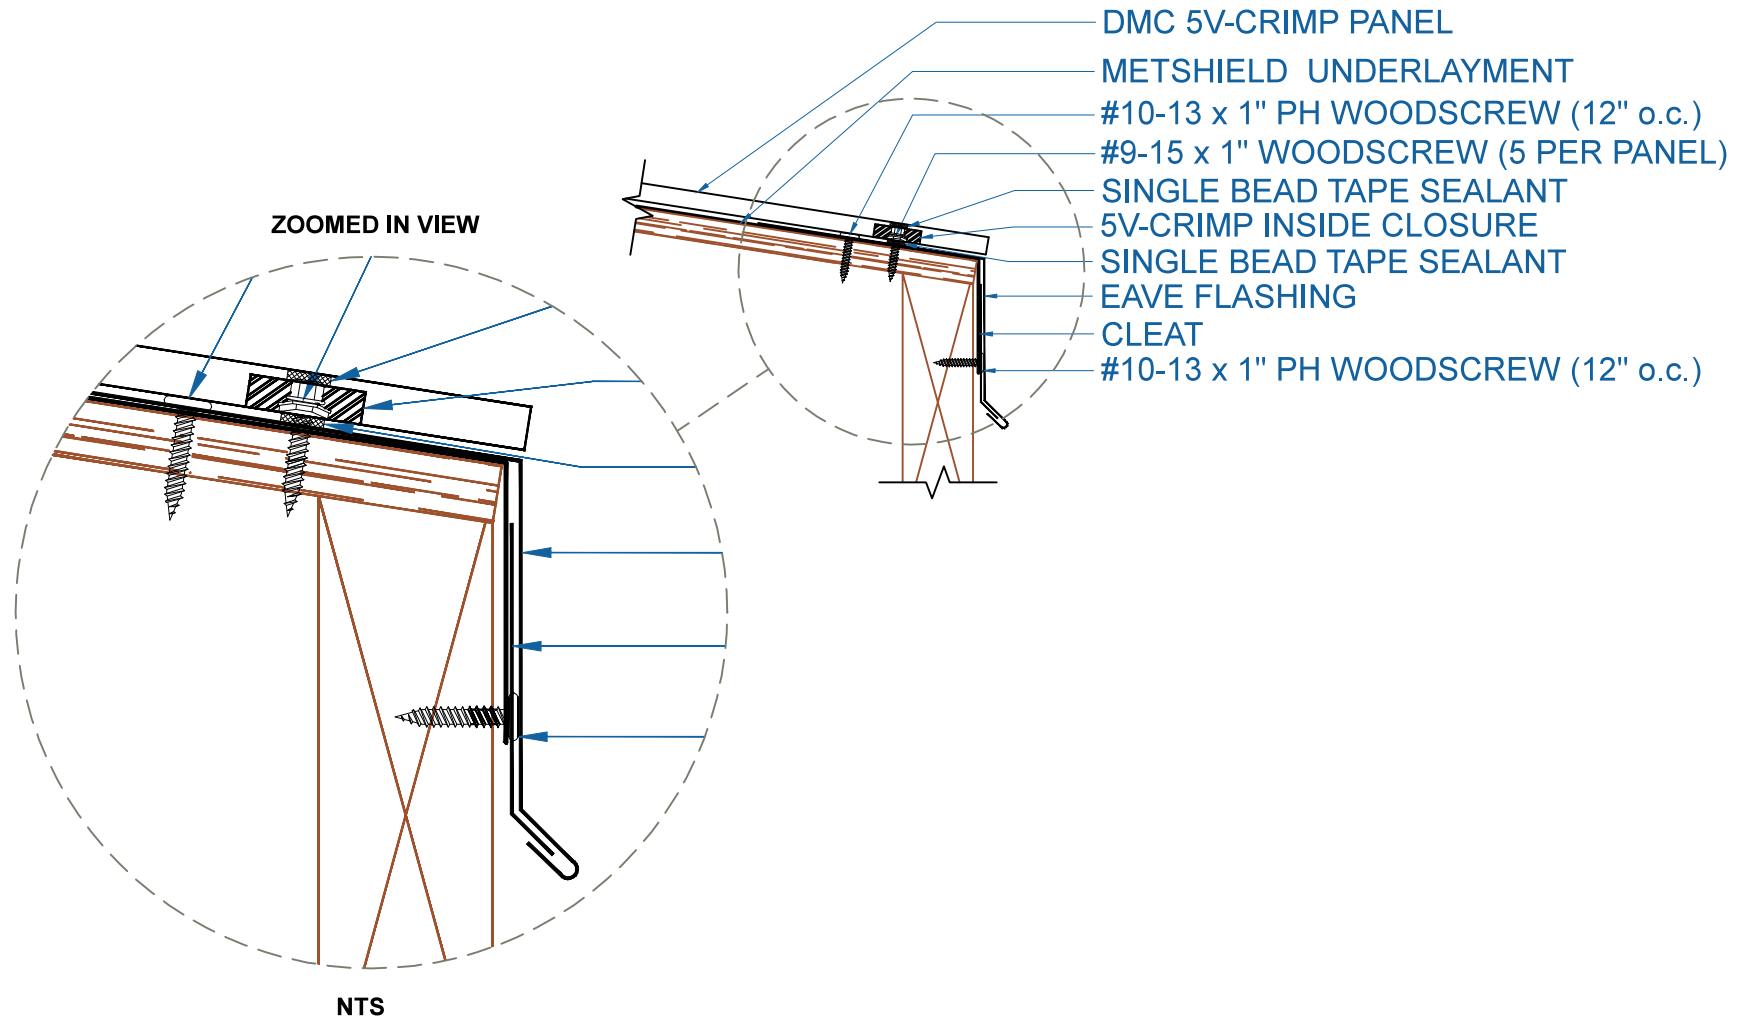

# DMC 5V - PLYWOOD

EFFECTIVE DATE: 10-29-14  
SUBJECT TO CHANGE WITHOUT NOTICE

## EAVE

SCALE: 3" = 1'-0"