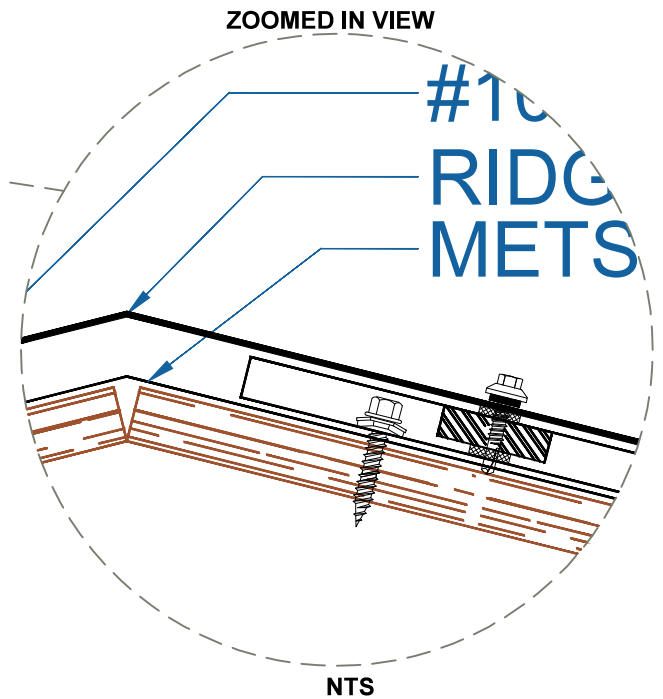

DMC 5V - OSB

EFFECTIVE DATE: 10-30-14
SUBJECT TO CHANGE WITHOUT NOTICE

RIDGE
SCALE: 3" = 1'-0"

Drexel Metals
Roofing Systems + Custom Fabrication