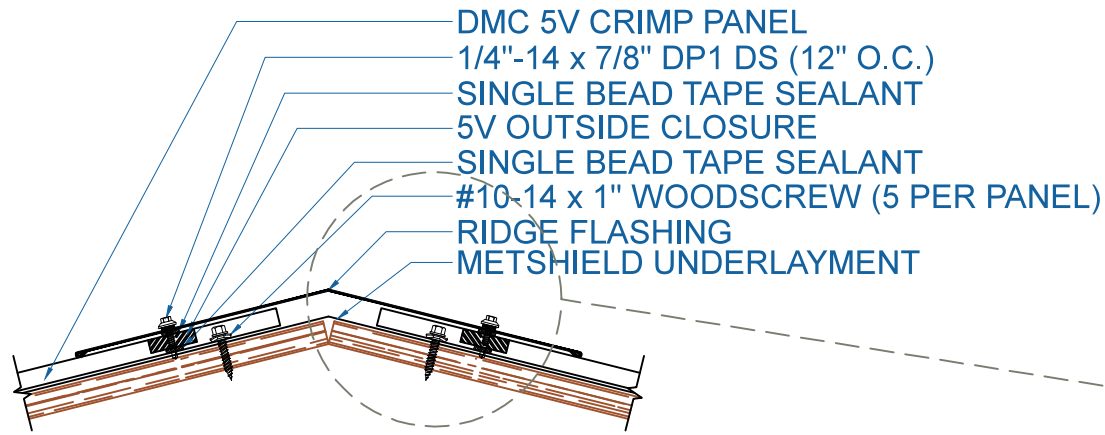

DMC 5V - OSB

EFFECTIVE DATE: 10-30-14
SUBJECT TO CHANGE WITHOUT NOTICE

RIDGE
SCALE: 3" = 1'-0"

Drexel Metals
Roofing Systems + Custom Fabrication