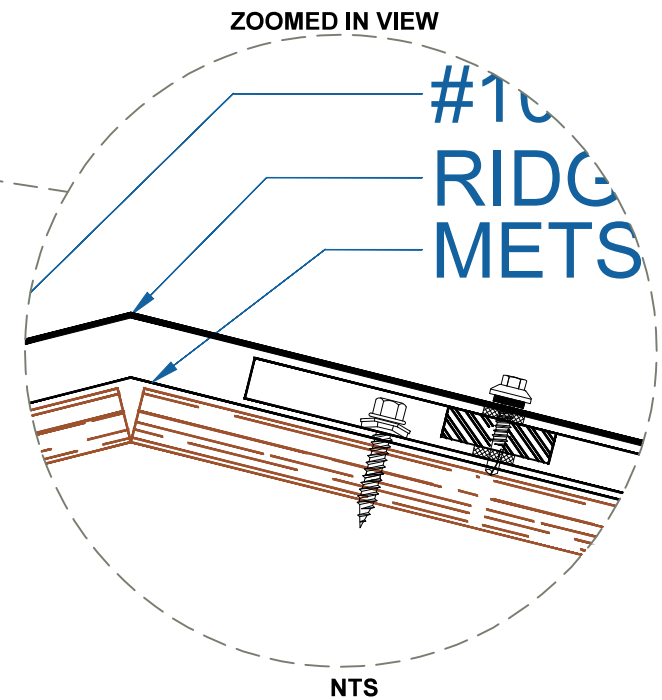

DMC 5V - OSB

EFFECTIVE DATE: 10-30-14
SUBJECT TO CHANGE WITHOUT NOTICE

RIDGE
SCALE: 3" = 1'-0"

Drexel Metals
Roofing Systems + Custom Fabrication