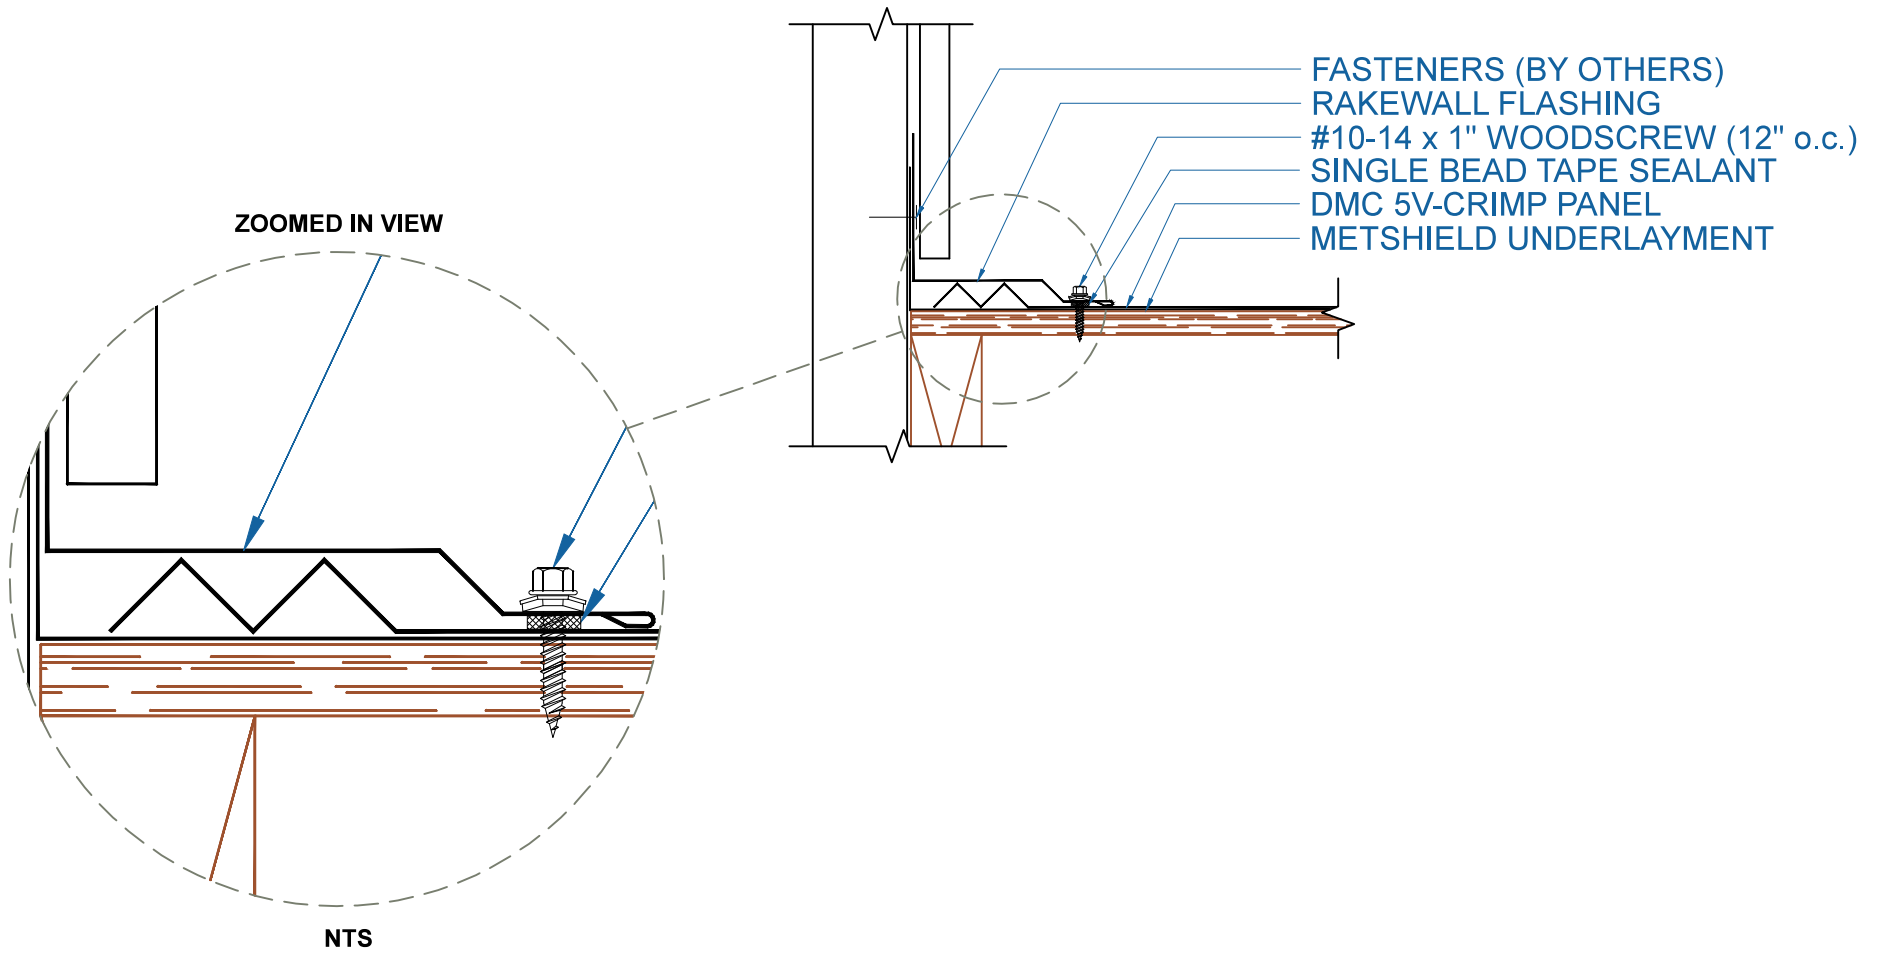

DMC 5V - OSB

EFFECTIVE DATE: 10-30-14
SUBJECT TO CHANGE WITHOUT NOTICE

RAKEWALL

SCALE: 3" = 1'-0"

DrexelMetals
Roofing Systems + Custom Fabrication