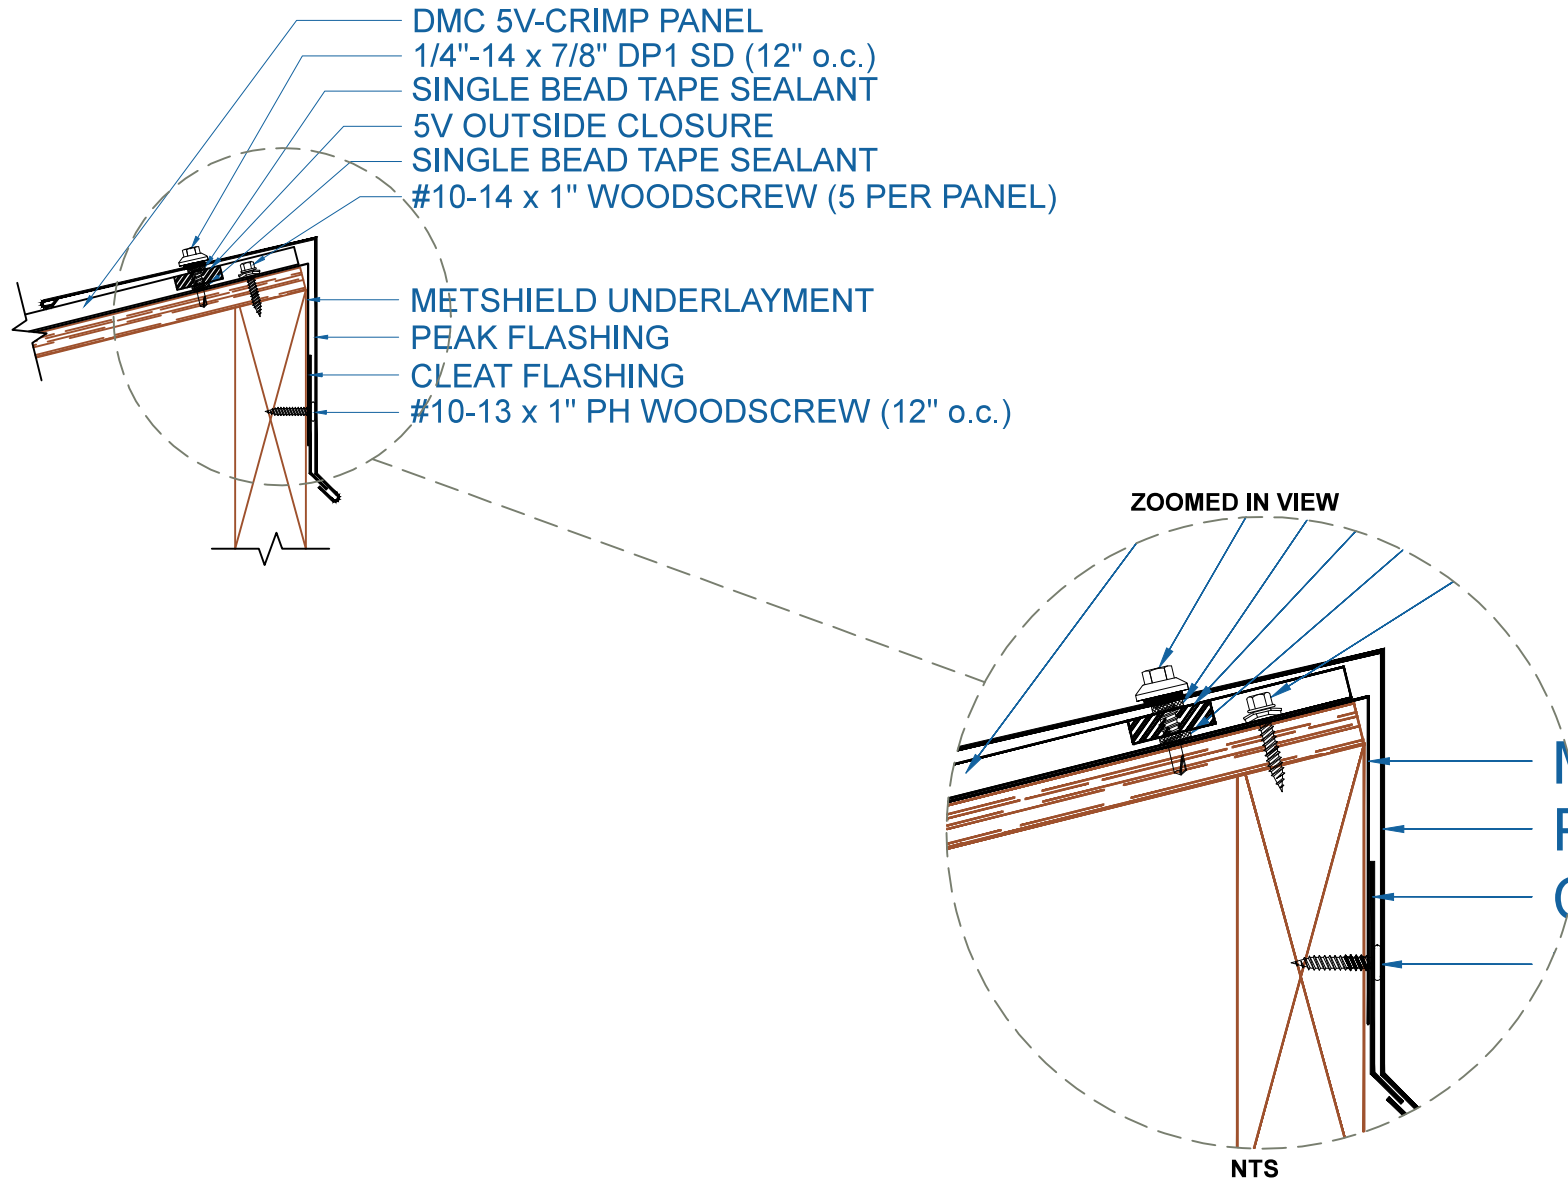

# DMC 5V - OSB

EFFECTIVE DATE: 10-30-14  
SUBJECT TO CHANGE WITHOUT NOTICE

**PEAK**  
SCALE: 3" = 1'-0"

**Drexel Metals**  
Roofing Systems + Custom Fabrication