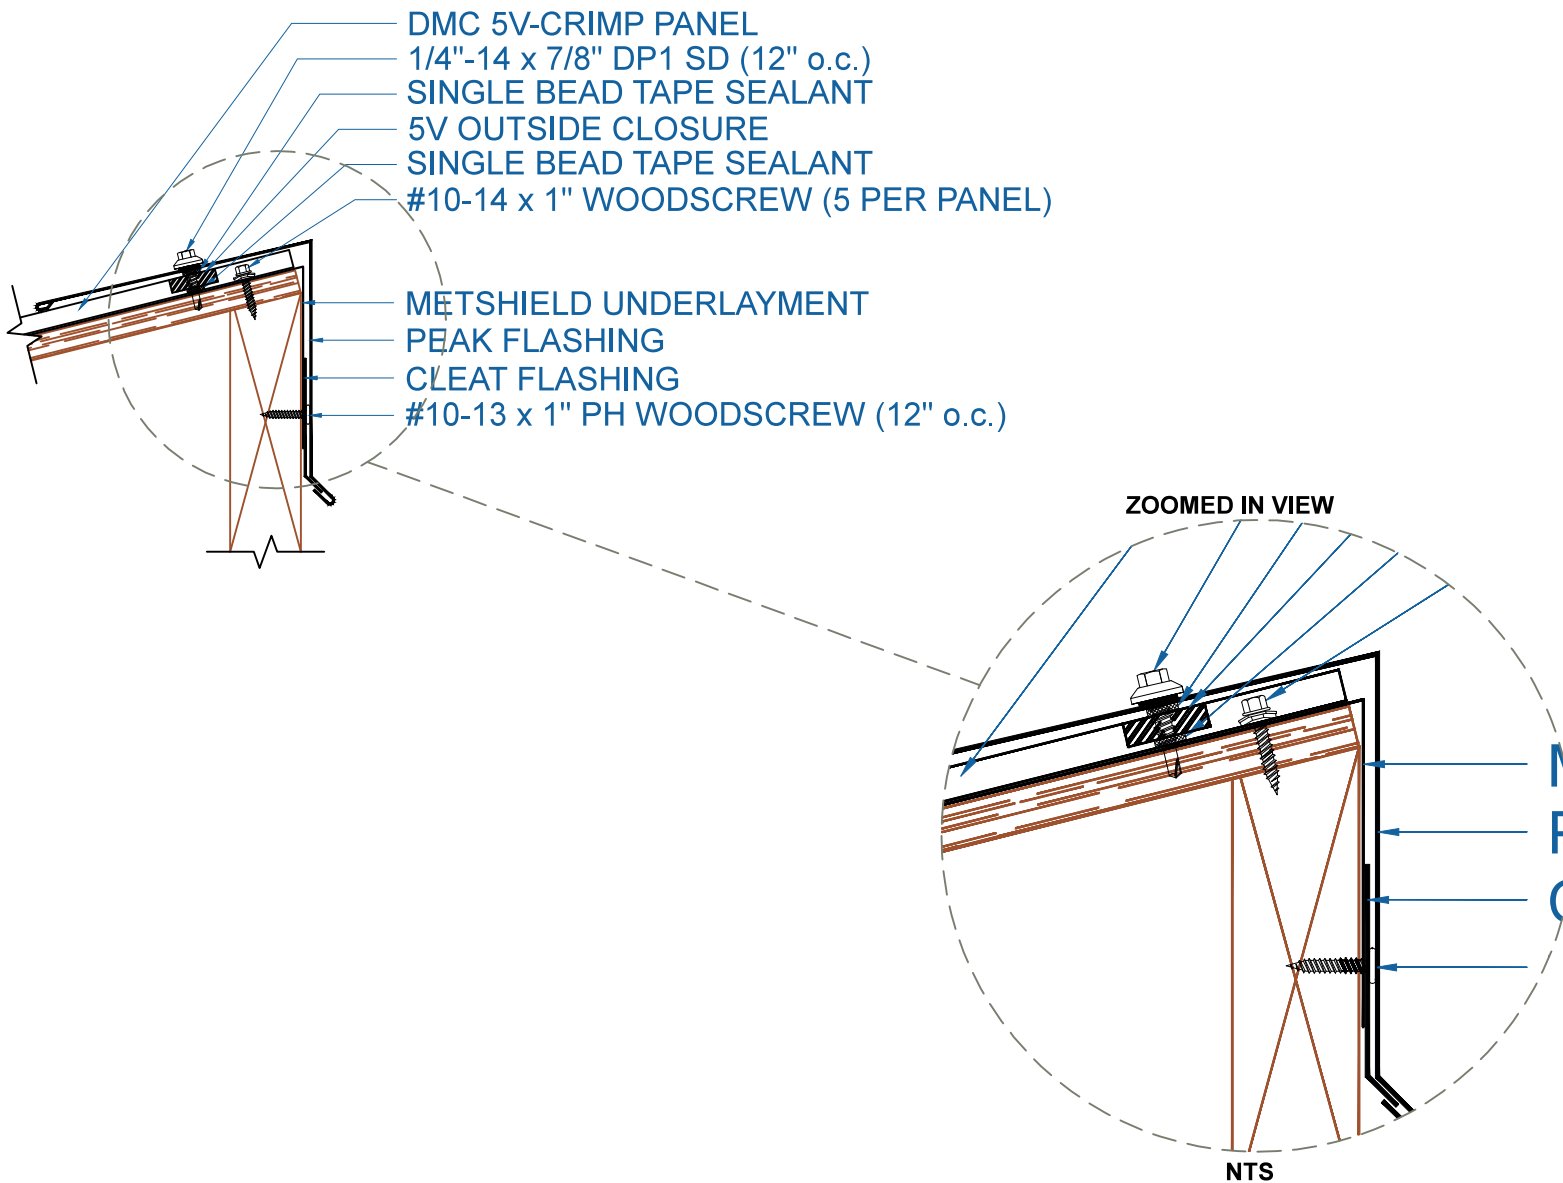

# DMC 5V - OSB

EFFECTIVE DATE: 10-30-14  
SUBJECT TO CHANGE WITHOUT NOTICE

**PEAK**  
SCALE: 3" = 1'-0"

**Drexel Metals**  
Roofing Systems + Custom Fabrication