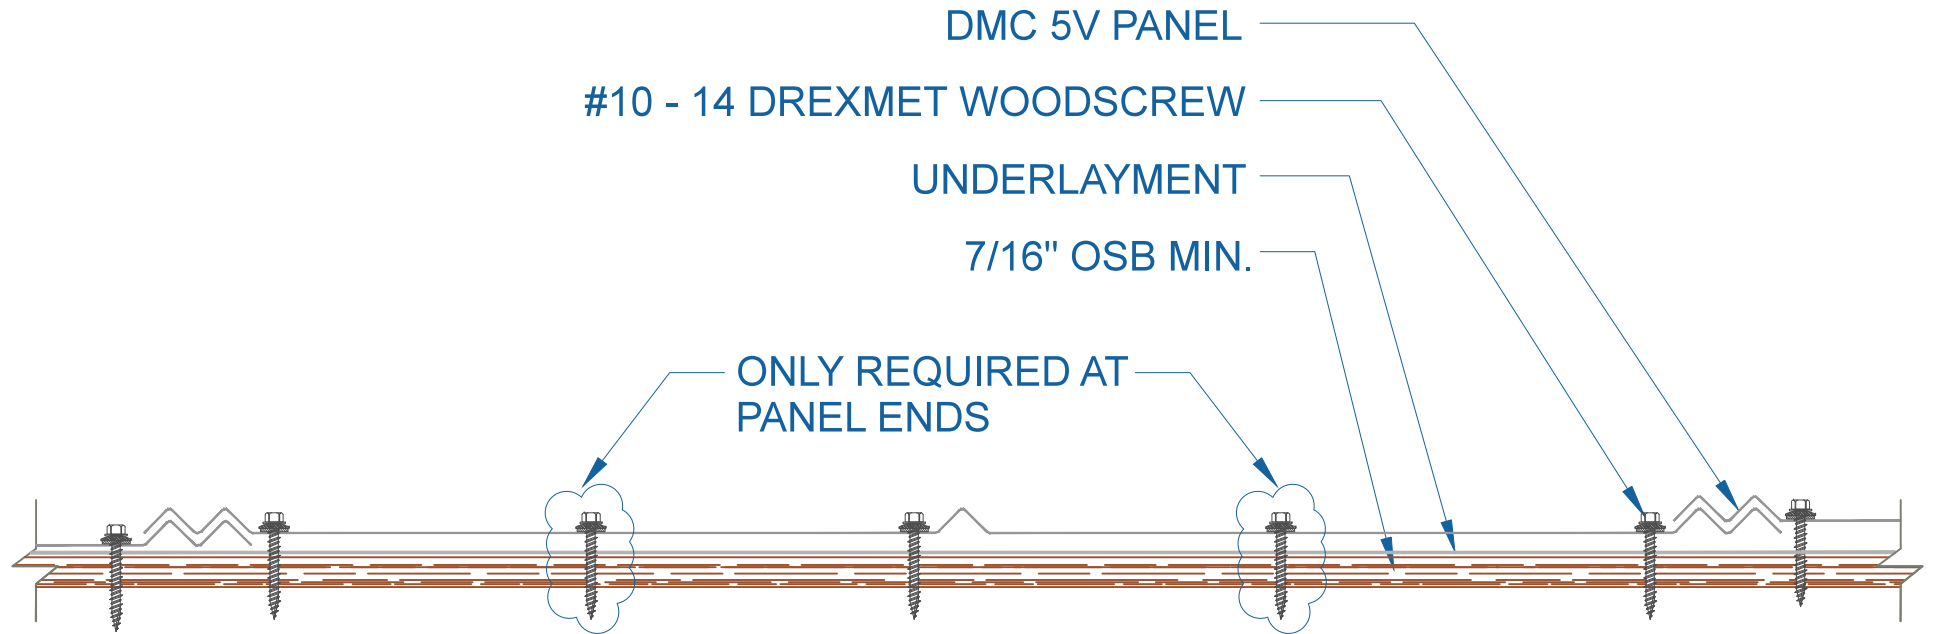

DMC 5V - OSB SUBSTRATE

EFFECTIVE DATE: 02-17-2016
SUBJECT TO CHANGE WITHOUT NOTICE

PANEL INSTALLATION

SCALE: NTS

DrexelMetals
Roofing Systems + Custom Fabrication